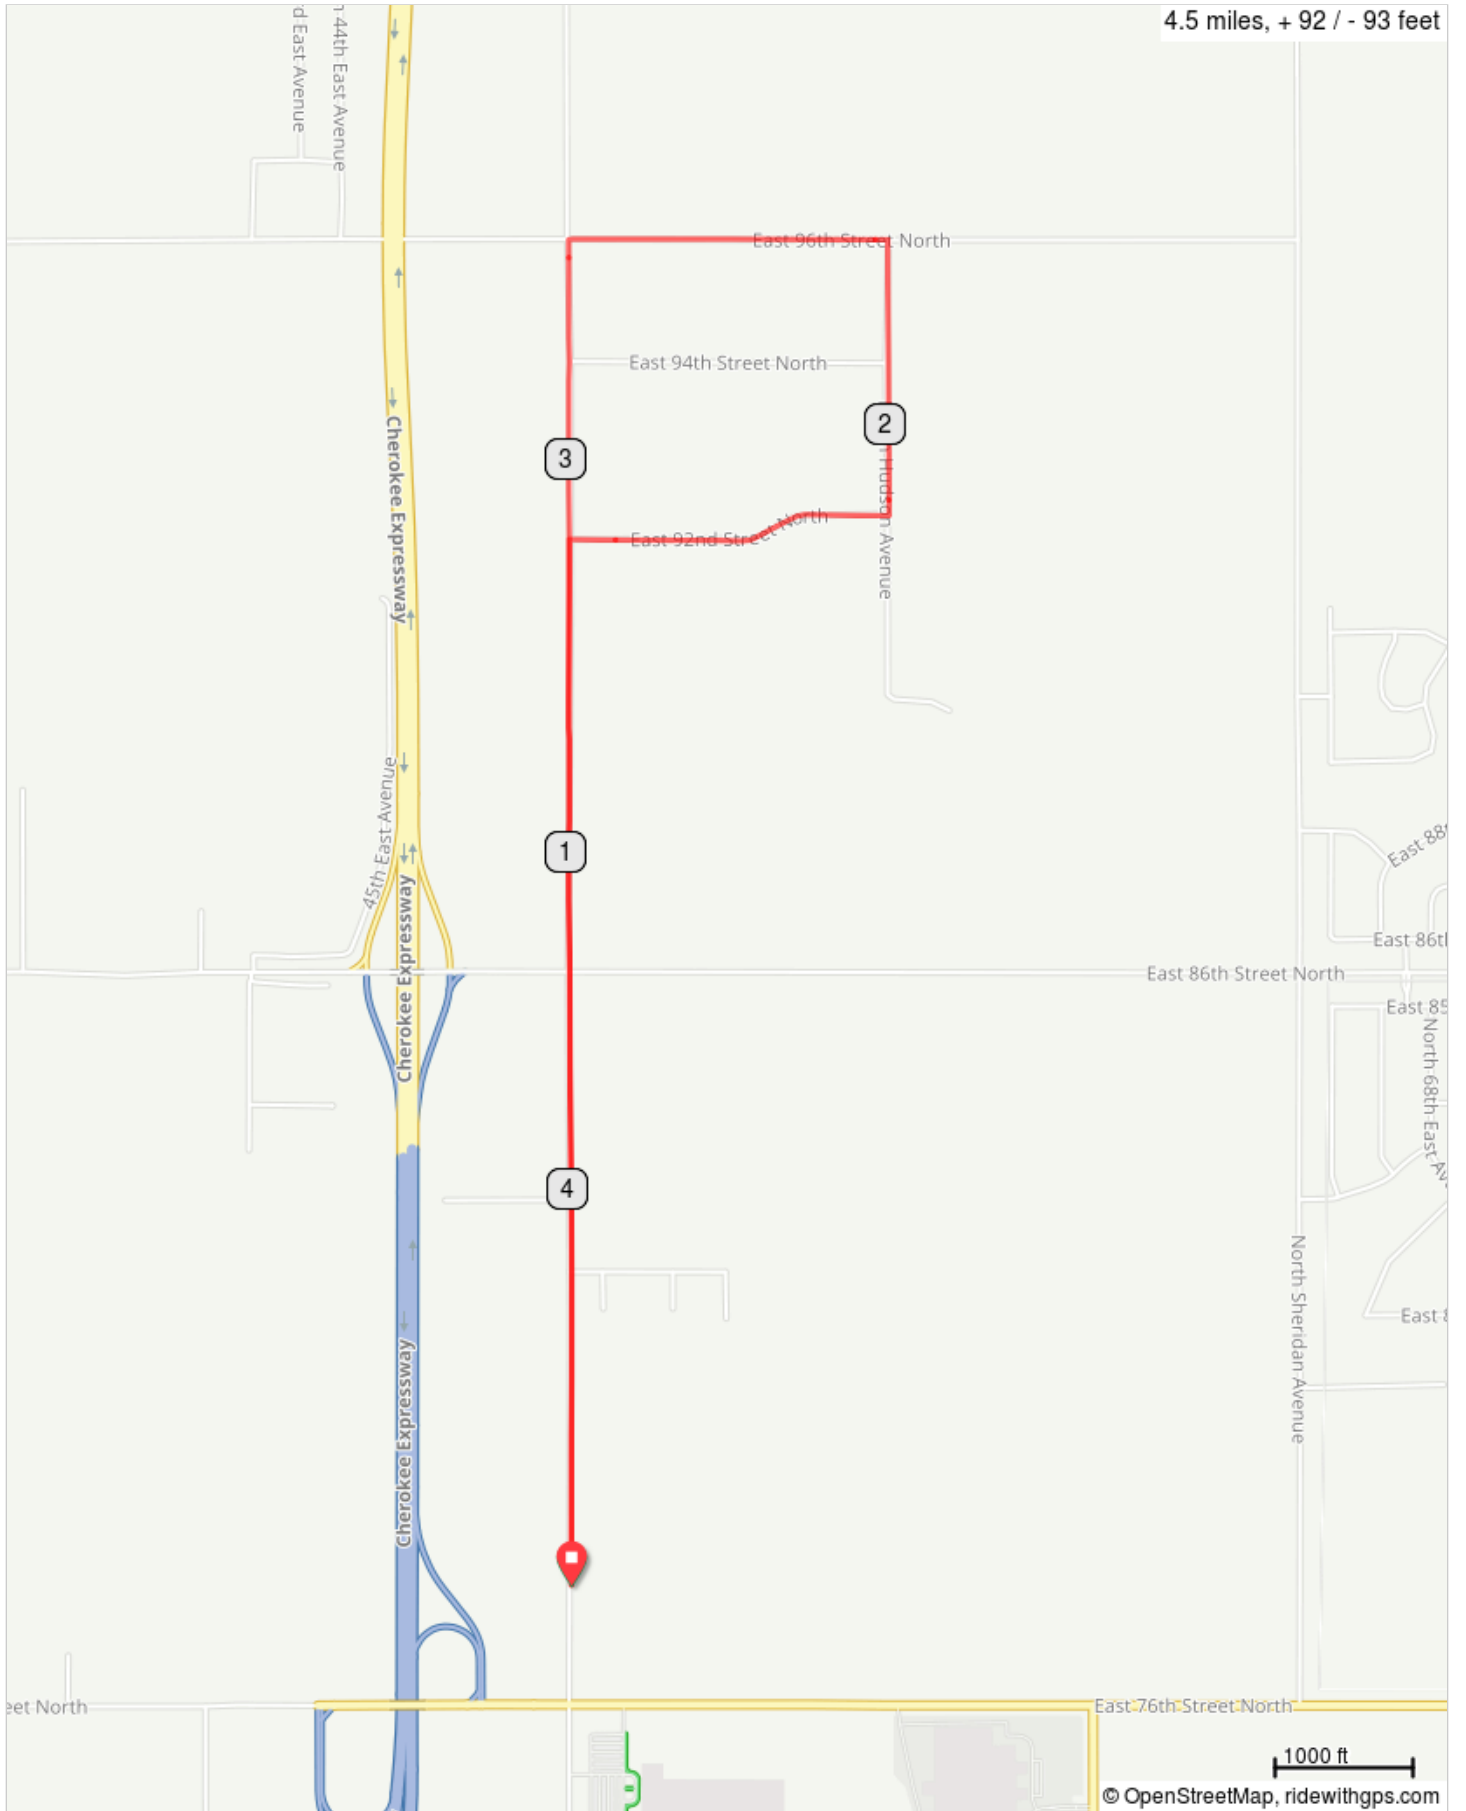

Cornerstone Church, 5 mile out & back

Cornerstone Church, 5 mile out & back

Dist	Note	Next
0.0	Start of route	1.4
1.4	R onto E 92nd St N	0.4
1.9	L onto N Hudson Ave	0.4
2.3	L onto E 96th St N	0.4
2.7	L onto N 49th E Ave/Whirlpool Dr/N Yale Ave E	1.8
4.5	End of route	0.0

4.5 miles. +92/-91 feet