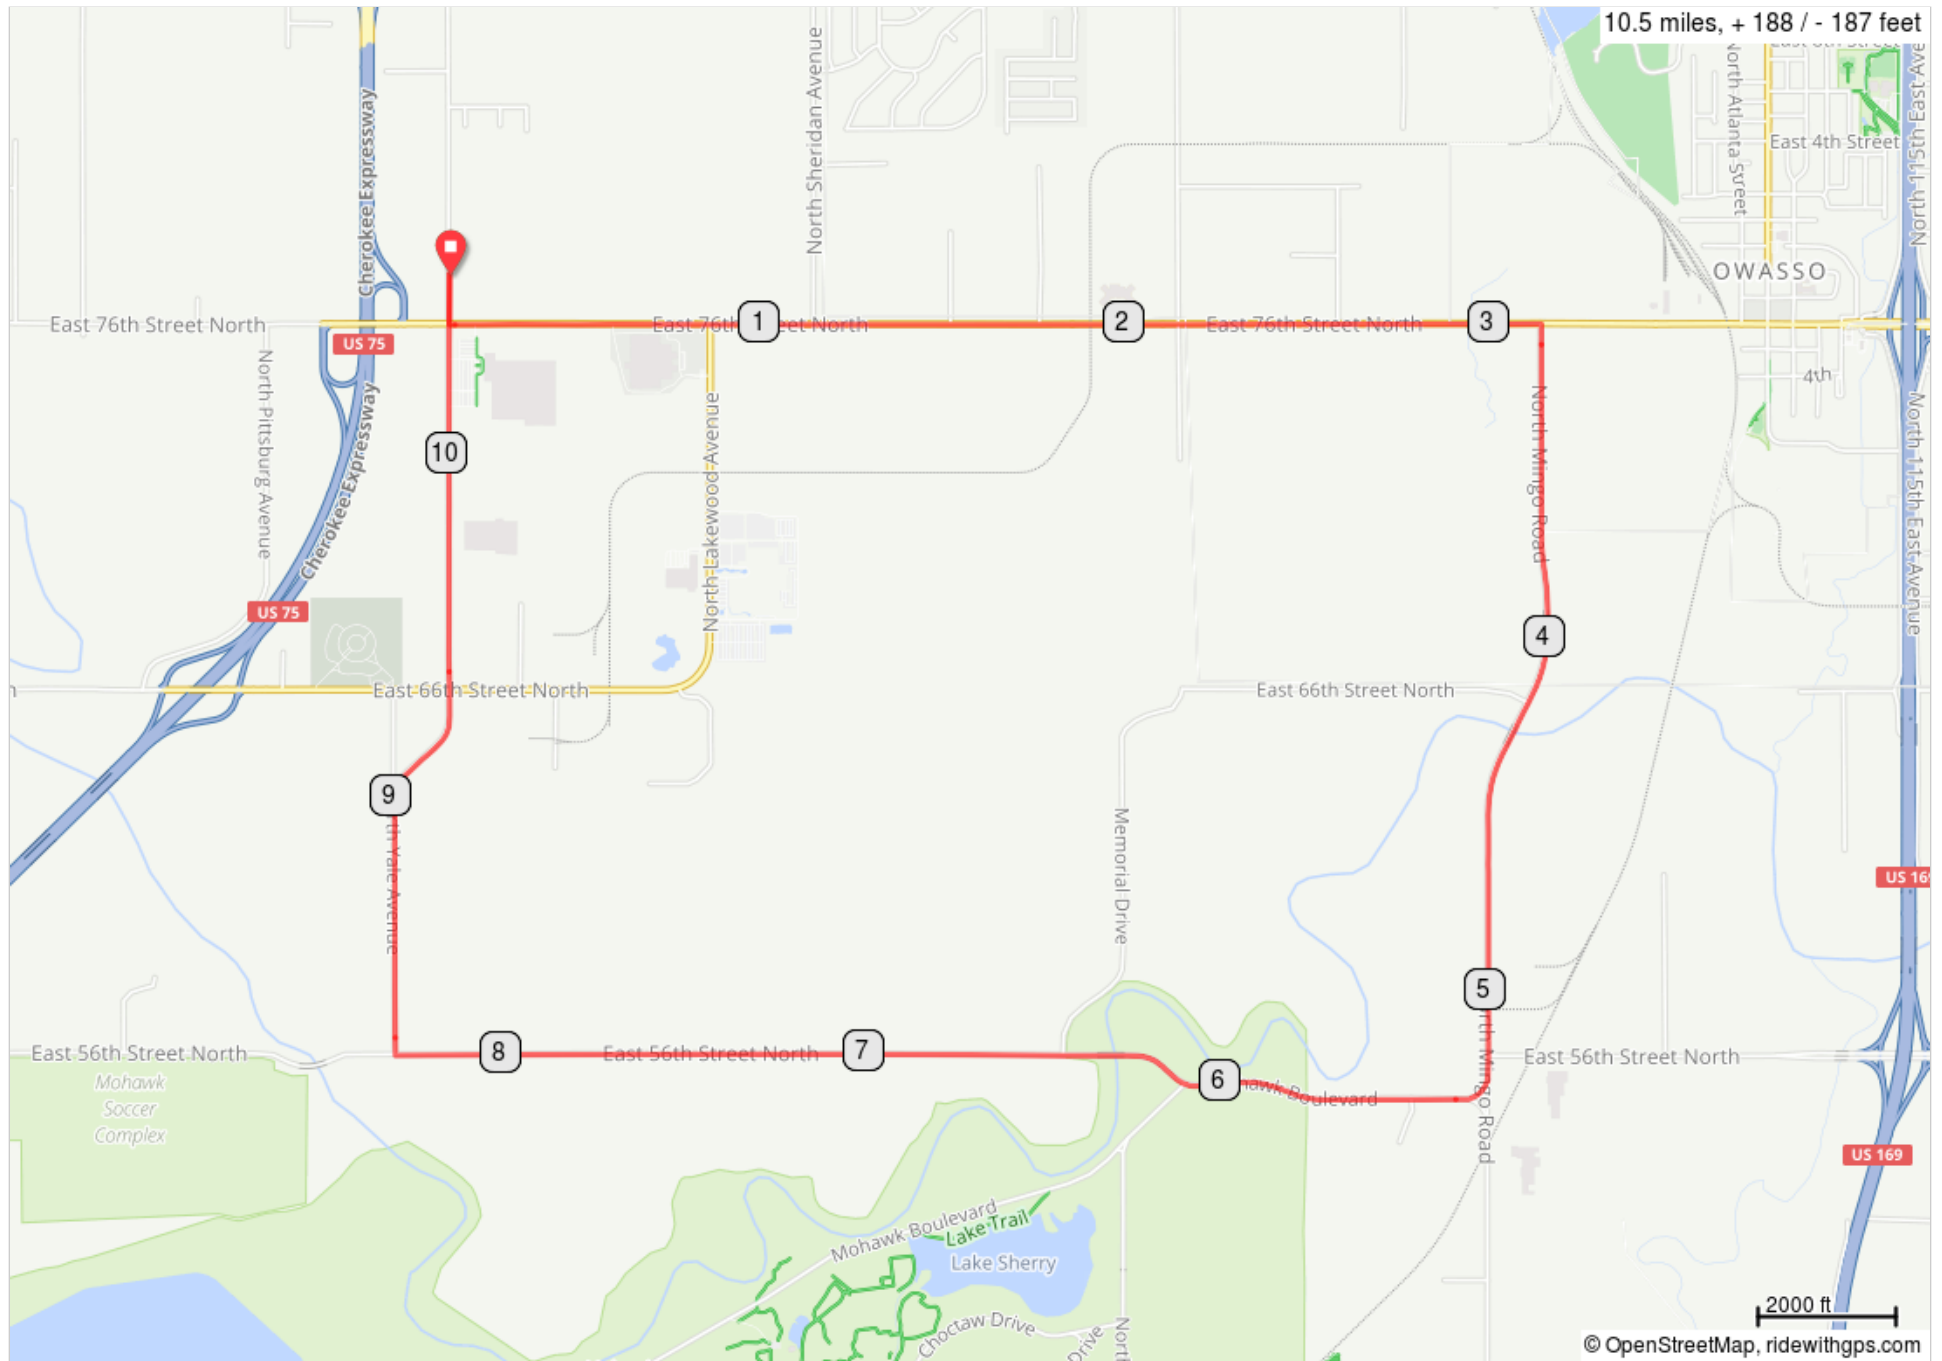

Cornerstone Church, 10 mile loop

Cornerstone Church, 10 mile loop

Dist	Note	Next
0.0	Start of route	0.1
0.1	L onto E 76th St N	3.0
3.1	R onto N 97th E Ave/N Mingo Rd	2.1
5.2	Slight R onto Mohawk Blvd / E 56th St N	1.2
6.5	Continue onto E 56th St N	1.8
8.3	R onto N Yale Ave	0.7
9.0	Slight R onto Laufen Dr	0.3
9.4	Continue onto W 41st St/N 49th E Ave/N Yale Ave	1.1
10.5	End of route	0.0

10.5 miles. +178/-187 feet