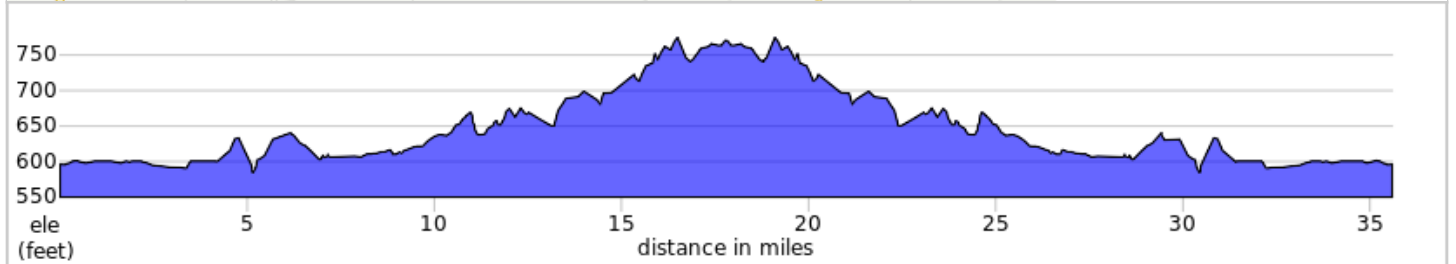

Bixby to Twin Hills c-store - 36 mi

Bixby to Twin Hills c-store - 36 mi

Dist	Note	Next
0.0	Start of route	0.1
0.1	At the traffic circle, continue straight to stay on N Riverview Dr	0.3
0.4	Left onto E 151st St S	0.5
0.9	Right onto S 97th E Ave/S Mingo Rd	4.2
5.1	Right onto E 191st St S	1.0
6.2	Left onto S Memorial Dr	2.7
8.9	Continue onto Bixby Rd/N4000 Rd	2.9
11.8	Continue onto Ferguson Rd	0.1
11.8	Right onto N 280 Rd	5.0
16.8	Left onto OK-16 E	0.9
17.8	Twin Hills c-store	1.0
18.8	Right onto N 280 Rd	5.0
23.8	Left onto Ferguson Rd	0.1
23.8	Continue onto Bixby Rd	3.6
27.4	Continue onto S Memorial Dr	2.0
29.4	Right onto E 191st St S	1.0
30.5	Left onto S Mingo Rd	1.2
31.7	Slight left to stay on S Mingo Rd	3.0
34.7	Left onto E 151st St S	0.5
35.2	Right onto N Riverview Dr	0.3
35.4	At the traffic circle, continue straight to stay on N Riverview Dr	0.2
35.6	End of route	0.0

35.6 miles. +578/-578 feet