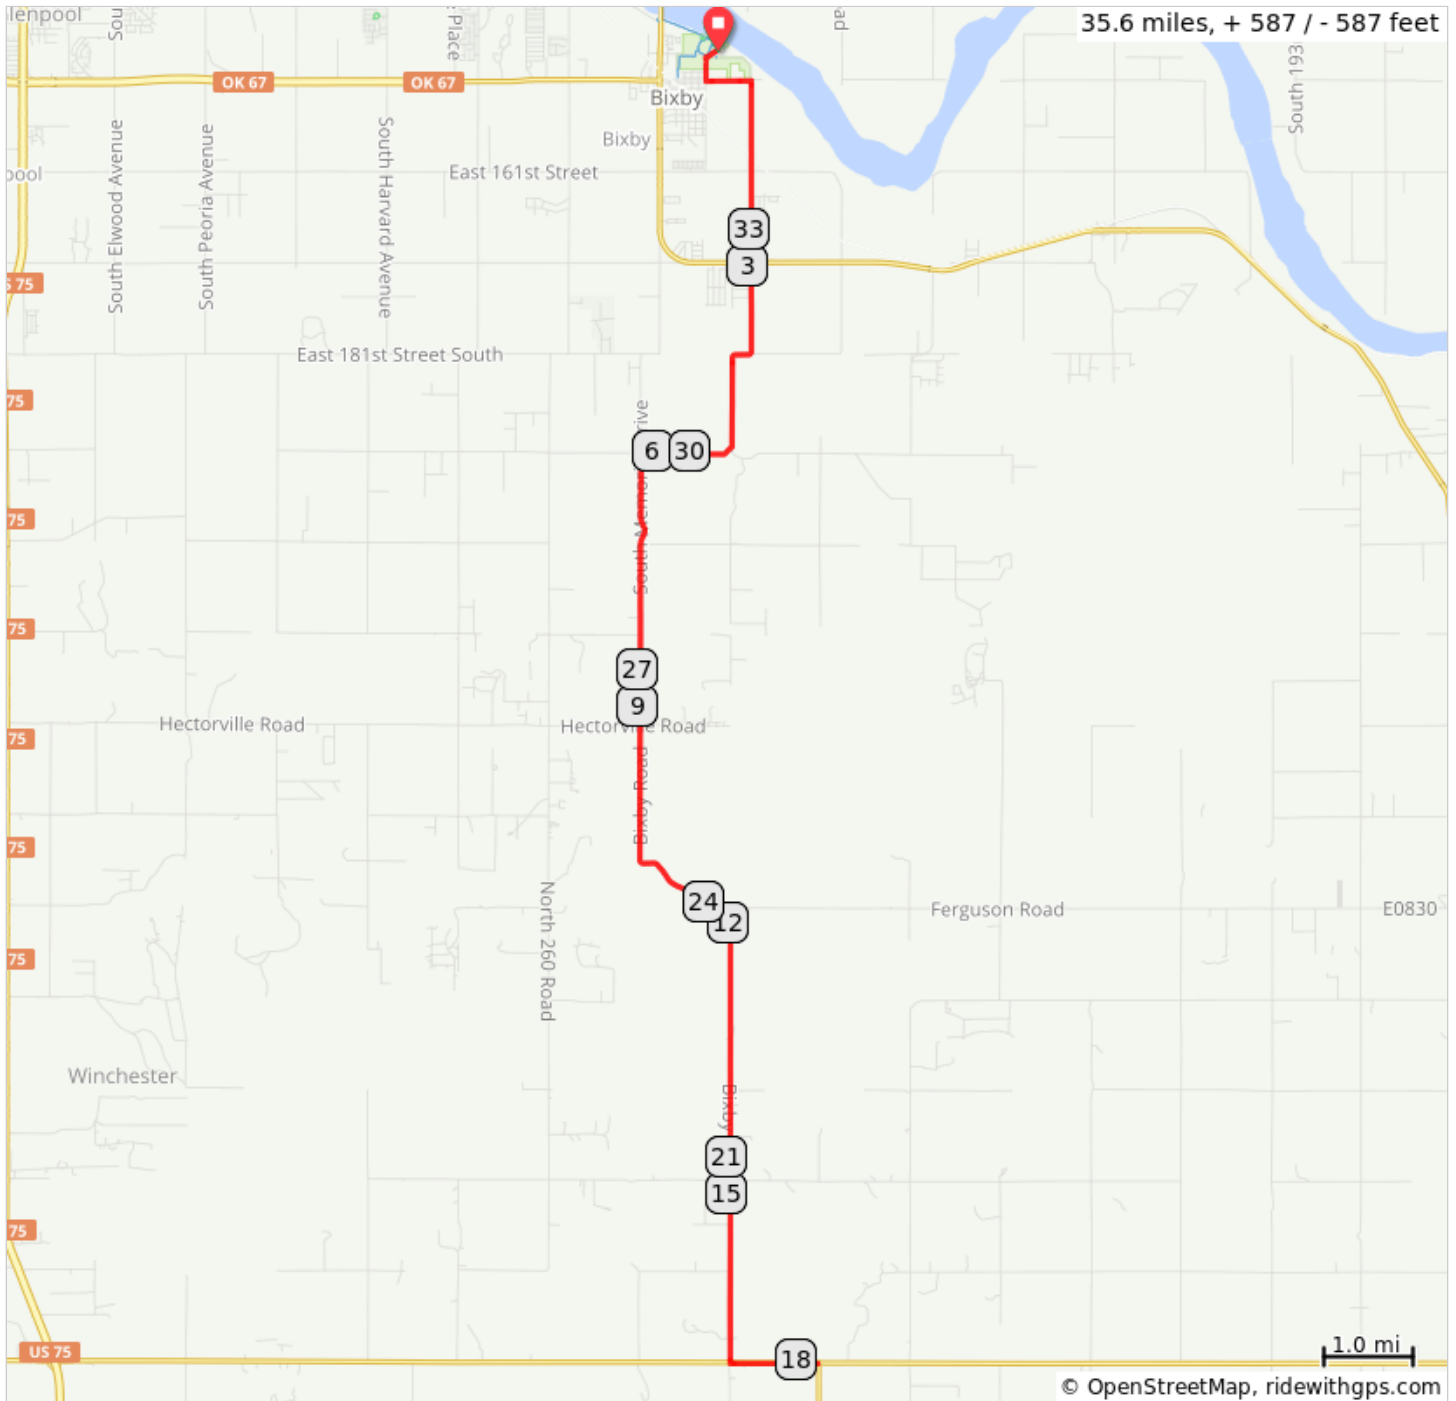

Bixby to Twin Hills c-store - 36 mi

Bixby to Twin Hills c-store - 36 mi

Dist	Note	Next
0.0	Start of route	0.1
0.1	At the traffic circle, continue straight to stay on N Riverview Dr	0.3
0.4	Left onto E 151st St S	0.5
0.9	Right onto S 97th E Ave/S Mingo Rd	4.2
5.1	Right onto E 191st St S	1.0
6.2	Left onto S Memorial Dr	2.7
8.9	Continue onto Bixby Rd/N4000 Rd	2.9
11.8	Continue onto Ferguson Rd	0.1
11.8	Right onto N 280 Rd	5.0
16.8	Left onto OK-16 E	0.9
17.8	Twin Hills c-store	1.0
18.8	Right onto N 280 Rd	5.0
23.8	Left onto Ferguson Rd	0.1
23.8	Continue onto Bixby Rd	3.6
27.4	Continue onto S Memorial Dr	2.0
29.4	Right onto E 191st St S	1.0
30.5	Left onto S Mingo Rd	1.2
31.7	Slight left to stay on S Mingo Rd	3.0
34.7	Left onto E 151st St S	0.5
35.2	Right onto N Riverview Dr	0.3
35.4	At the traffic circle, continue straight to stay on N Riverview Dr	0.2
35.6	End of route	0.0

35.6 miles. +578/-578 feet