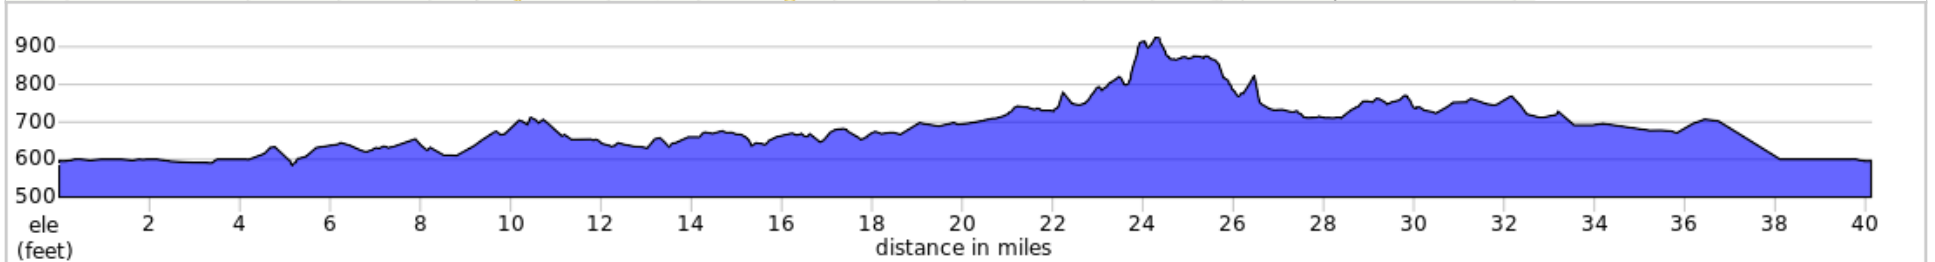

Bixby to Mounds - 40 mi (C)

40.1 miles, + 917 / - 917 feet

Bixby to Mounds - 40 mi

Bixby to Mounds - 40 mi (C)

Num	Dist	Prev	Type	Next
1.	0.0	0.0	📍	0.1
2.	0.1	0.1	↑	0.3
3.	0.4	0.3	←	0.5
4.	0.9	0.5	→	4.2
5.	5.1	4.2	→	2.0
6.	7.2	2.0	←	3.0
7.	10.2	3.0	→	1.0
8.	11.2	1.0	⚡	2.9
9.	14.1	2.9	→	2.3
10.	16.4	2.3	←	3.1
11.	19.5	3.1	↑	1.0
12.	20.5	1.0	↑	0.5
13.	21.0	0.5	→	1.0
14.	22.0	1.0	←	1.2
15.	23.2	1.2	→	0.8
16.	24.0	0.8	→	0.3
17.	24.4	0.3	↑	0.7
18.	25.1	0.7	→	1.8
19.	26.9	1.8	←	0.5
20.	27.4	0.5	→	3.8
21.	31.2	3.8	↑	3.0
22.	34.2	3.0	←	1.0
23.	35.2	1.0	→	3.5
24.	38.7	3.5	←	1.3
25.	40.0	1.3	↑	0.2
26.	40.1	0.2	📍	0.0

40.1 miles. +1126/-1127 feet

Bixby to Mounds - 40 mi