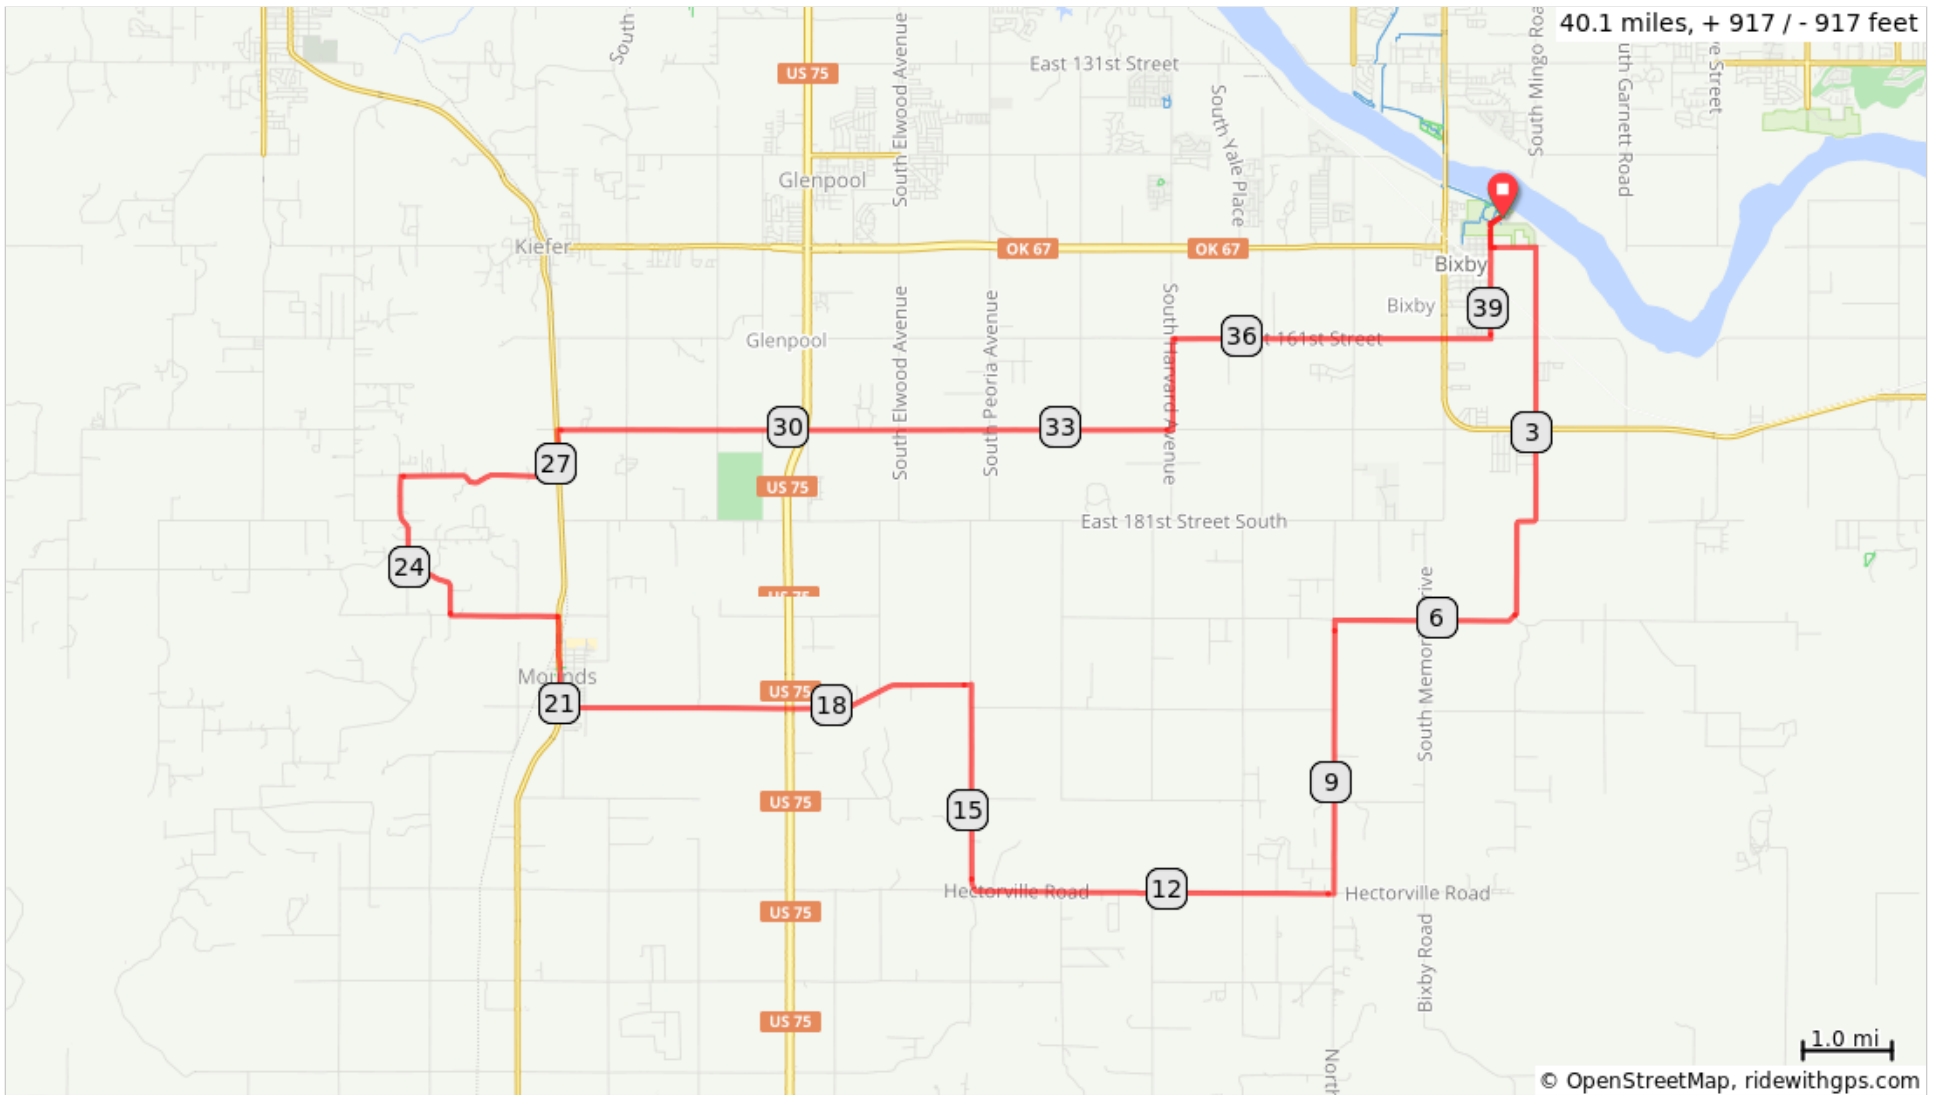

Bixby to Mounds - 40 mi (C)

40.1 miles, + 917 / - 917 feet

Bixby to Mounds - 40 mi

Bixby to Mounds - 40 mi (C)

Num	Dist	Prev	Type	Next
1.	0.0	0.0	📍	0.1
2.	0.1	0.1	↑	0.3
3.	0.4	0.3	←	0.5
4.	0.9	0.5	→	4.2
5.	5.1	4.2	→	2.0
6.	7.2	2.0	←	3.0
7.	10.2	3.0	→	1.0
8.	11.2	1.0	⚡	2.9
9.	14.1	2.9	→	2.3
10.	16.4	2.3	←	3.1
11.	19.5	3.1	↑	1.0
12.	20.5	1.0	↑	0.5
13.	21.0	0.5	→	1.0
14.	22.0	1.0	←	1.2
15.	23.2	1.2	→	0.8
16.	24.0	0.8	→	0.3
17.	24.4	0.3	↑	0.7
18.	25.1	0.7	→	1.8
19.	26.9	1.8	←	0.5
20.	27.4	0.5	→	3.8
21.	31.2	3.8	↑	3.0
22.	34.2	3.0	←	1.0
23.	35.2	1.0	→	3.5
24.	38.7	3.5	←	1.3
25.	40.0	1.3	↑	0.2
26.	40.1	0.2	📍	0.0

40.1 miles. +1126/-1127 feet

Bixby to Mounds - 40 mi