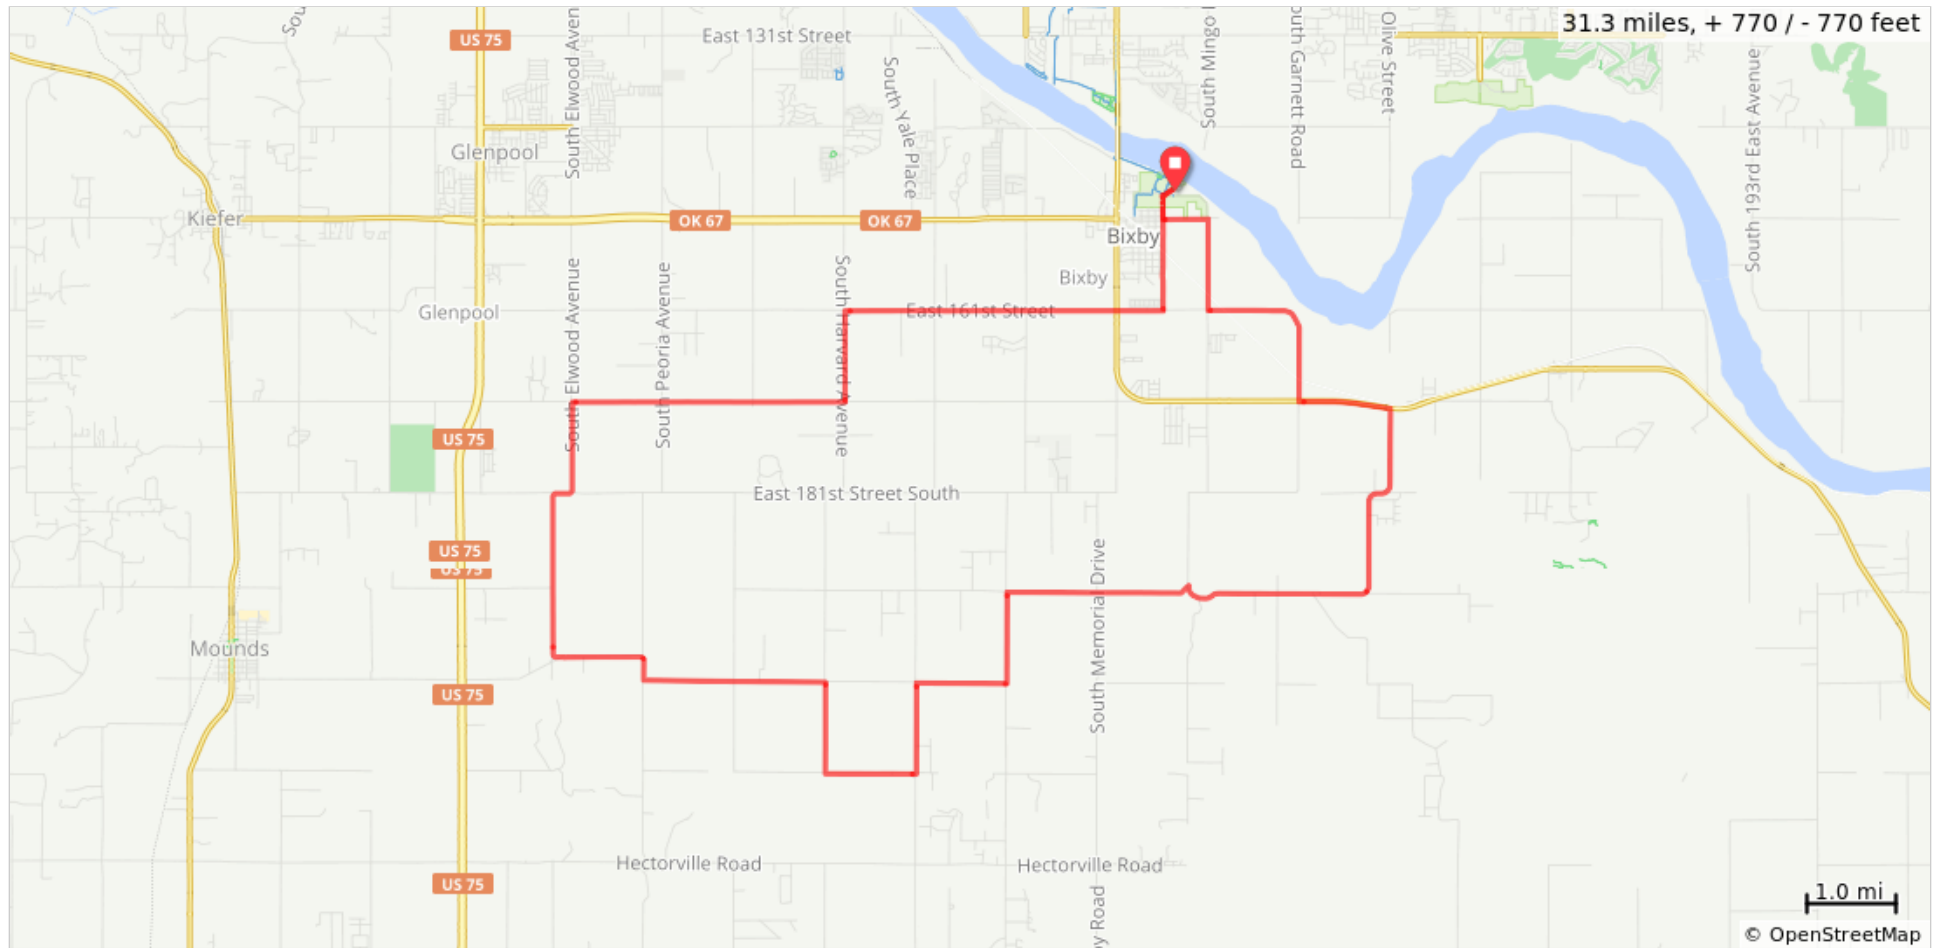

Bixby to Liberty Store - 31 mi

Bixby to Liberty Store - 31 mi

Dist	Note
0.0	Start of route
0.1	At the traffic circle, continue straight to stay on N Riverview Dr
0.4	Left onto E 151st St S
0.9	Right onto S Mingo Rd
1.9	Left onto E 161st St
3.0	Continue onto S 113th Ave E/S Garnett Rd
3.8	Left onto US-64 E
4.9	Right onto S 129th E Ave
5.8	Continue straight onto E 181st St S
5.9	Slight left onto S 129th E Ave
7.0	Slight right
7.1	Continue onto E 191st St S
9.1	Left to stay on E 191st St S
11.1	Left onto S 65th E Ave/S Sheridan Rd
12.1	Right onto E 201st St S
13.1	Left onto S 49th E Ave/S Yale Ave
14.1	Right onto E 211th St S/Adams Rd/E0800 Rd
15.1	Right onto S 33rd E Ave/S Harvard Ave
16.1	Left onto E 201st St S
16.3	Liberty Store
18.1	Right onto S 13th E Ave/S Peoria Ave
18.4	Slight left to stay on S 13th E Ave/S Peoria Ave
18.4	Continue onto E 201st St S
19.2	Slight right
19.4	Continue onto S Elwood Ave
21.1	Right onto W 181st St S/W 181th St
21.3	Slight left onto S Elwood Ave
22.3	Right onto East 171st St S
25.4	Left onto S 33rd E Ave/S Harvard Ave

25.4 miles. +814/-714 feet

Dist	Note
26.4	Right onto E 161st St
29.9	Left onto S Riverview Dr
31.1	At the traffic circle, continue straight onto N Riverview Dr
31.3	End of route

5.9 miles. +41/-123 feet