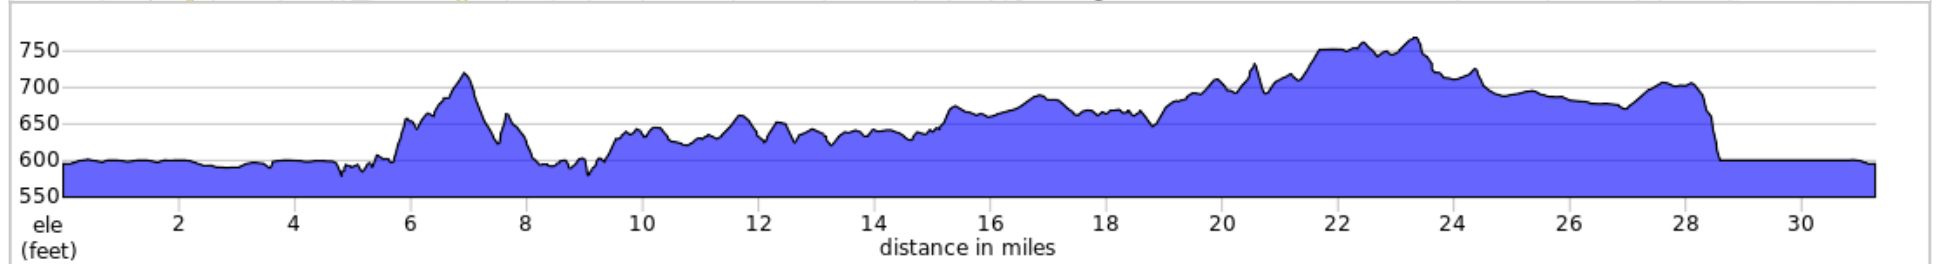

Bixby to Liberty Store - 31 mi

Bixby to Liberty Store - 31 mi

Dist	Note
0.0	Start of route
0.1	At the traffic circle, continue straight to stay on N Riverview Dr
0.4	Left onto E 151st St S
0.9	Right onto S Mingo Rd
1.9	Left onto E 161st St
3.0	Continue onto S 113th Ave E/S Garnett Rd
3.8	Left onto US-64 E
4.9	Right onto S 129th E Ave
5.8	Continue straight onto E 181st St S
5.9	Slight left onto S 129th E Ave
7.0	Slight right
7.1	Continue onto E 191st St S
9.1	Left to stay on E 191st St S
11.1	Left onto S 65th E Ave/S Sheridan Rd
12.1	Right onto E 201st St S
13.1	Left onto S 49th E Ave/S Yale Ave
14.1	Right onto E 211th St S/Adams Rd/E0800 Rd
15.1	Right onto S 33rd E Ave/S Harvard Ave
16.1	Left onto E 201st St S
16.3	Liberty Store
18.1	Right onto S 13th E Ave/S Peoria Ave
18.4	Slight left to stay on S 13th E Ave/S Peoria Ave
18.4	Continue onto E 201st St S
19.2	Slight right
19.4	Continue onto S Elwood Ave
21.1	Right onto W 181st St S/W 181th St
21.3	Slight left onto S Elwood Ave
22.3	Right onto East 171st St S
25.4	Left onto S 33rd E Ave/S Harvard Ave

25.4 miles. +814/-714 feet

Dist	Note
26.4	Right onto E 161st St
29.9	Left onto S Riverview Dr
31.1	At the traffic circle, continue straight onto N Riverview Dr
31.3	End of route

5.9 miles. +41/-123 feet