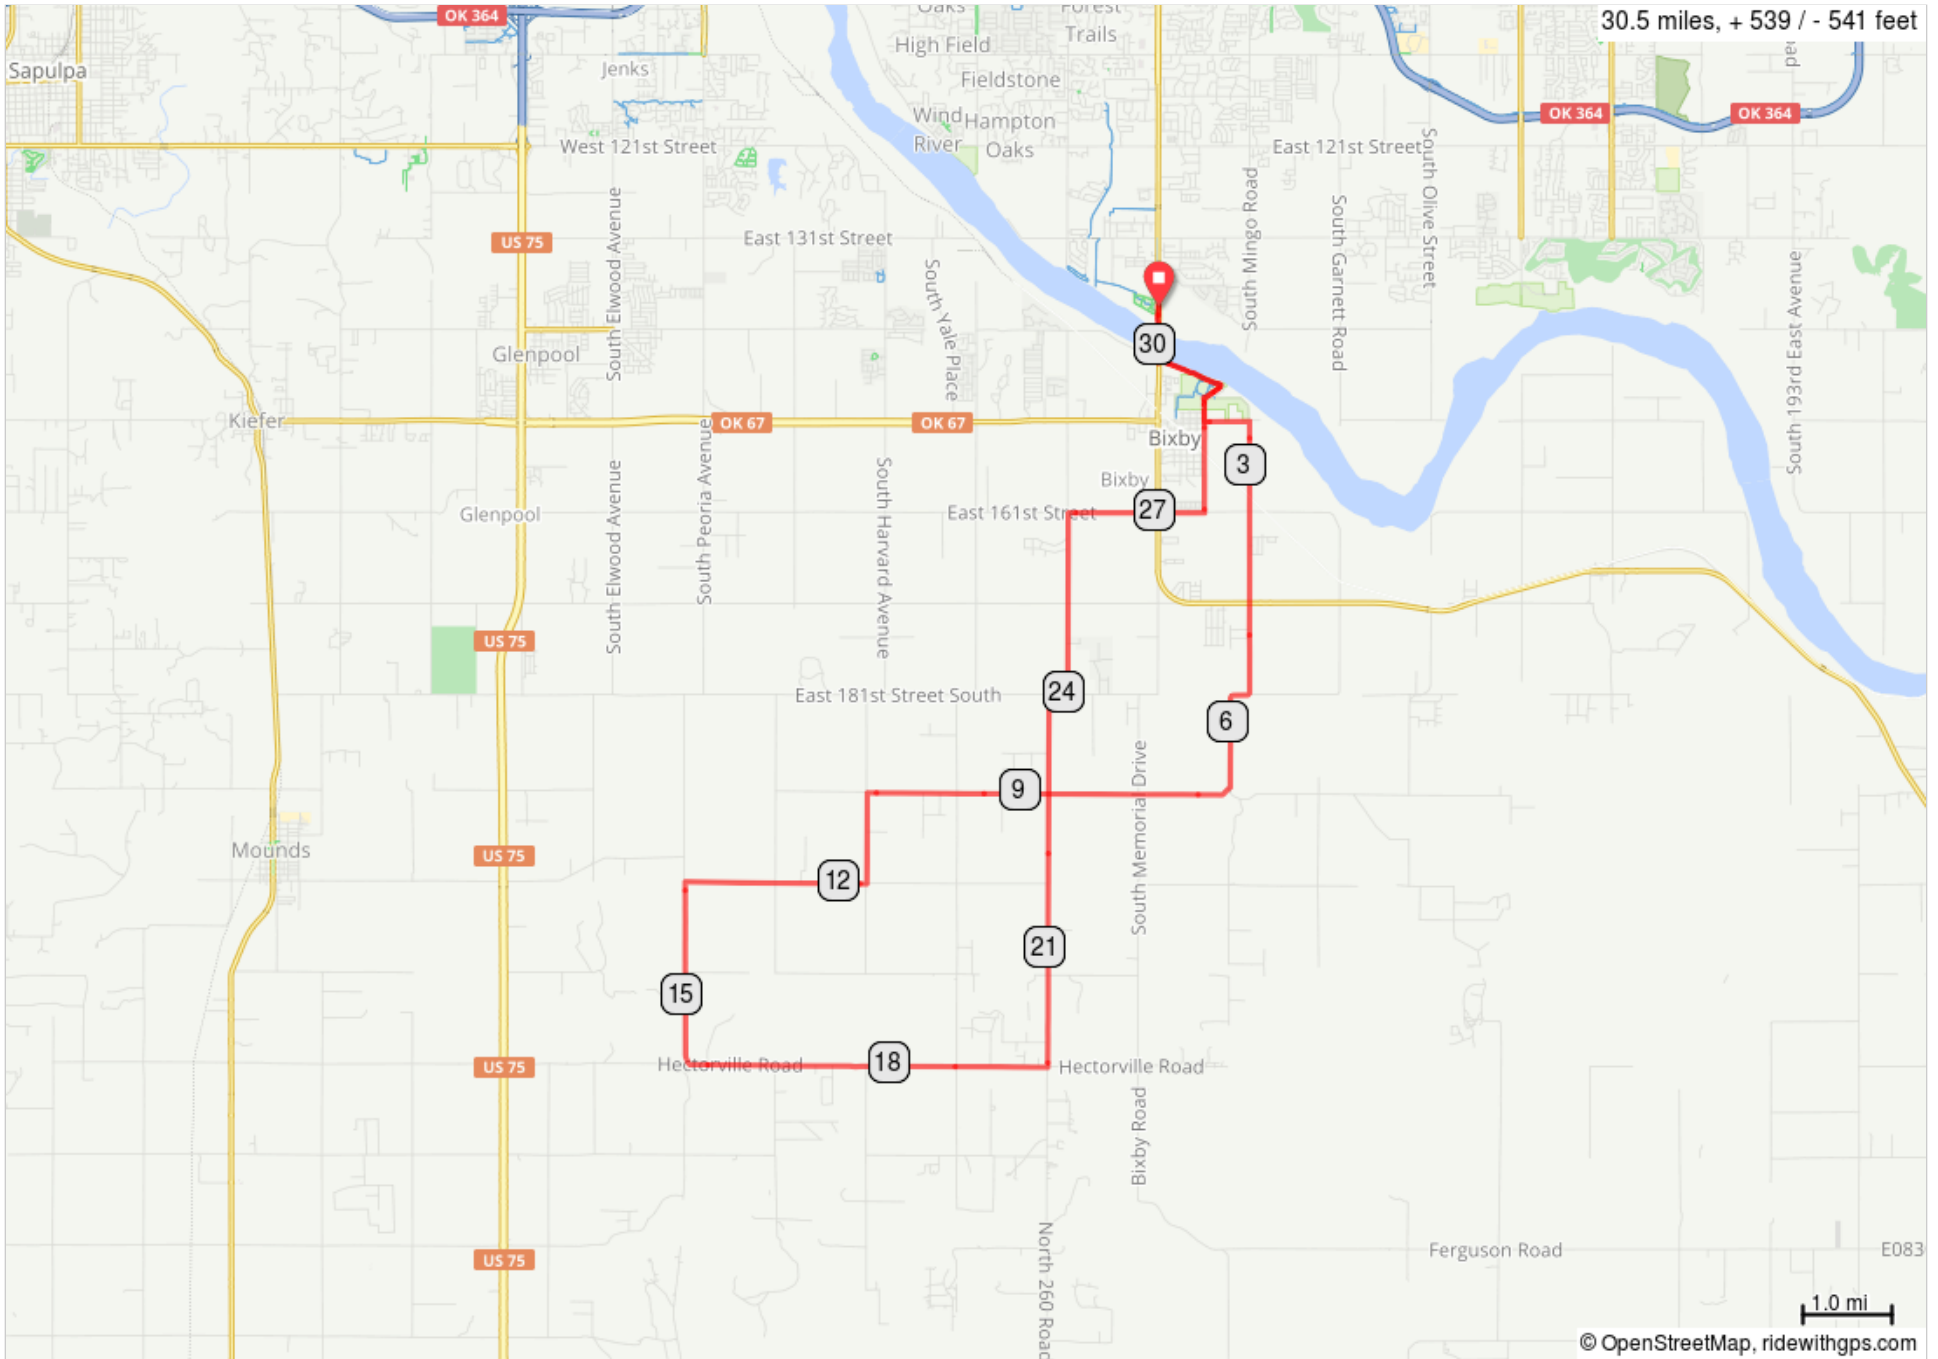

Bixby to Hectorville Watermelon Ride - 31 mi

30.5 miles, + 539 / - 541 feet

Bixby to Hectorville Watermelon Ride - 31 mi

Dist	Note	Next
0.0	Start of route	0.7
0.7	Right to stay on Riverwalk Trail	0.8
1.5	Continue onto N Riverview Dr	0.2
1.7	At the traffic circle, continue straight to stay on N Riverview Dr	0.3
2.0	Left onto E 151st St S	0.5
2.5	Right onto S 97th E Ave/S Mingo Rd	4.2
6.7	Right onto E 191st St S	4.0
10.7	Left onto S 33rd E Ave/S Harvard Ave	1.0
11.7	Right onto E 201st St S	2.0
13.7	Left onto S 13th E Ave/S Peoria Ave	2.0
15.7	Keep left to continue on S Peoria	0.0
15.8	S Peoria turns slightly left and becomes 221st St/E0810 Rd/Hectorville Rd	4.0
19.7	Left onto N3990 Rd/Sheridan Rd	4.1
23.8	Right onto E 181st St S	0.2
24.0	Left onto Sheridan Rd	2.0
26.0	Right onto E 161st St	1.5
27.5	Left onto S Riverview Dr	1.3
28.8	At the traffic circle, continue straight to stay on N Riverview Dr	0.2
29.0	Continue onto Riverwalk Trail	0.8
29.8	Left to stay on Riverwalk Trail	0.7
30.5	End of route	0.0

30.5 miles. +539/-541 feet