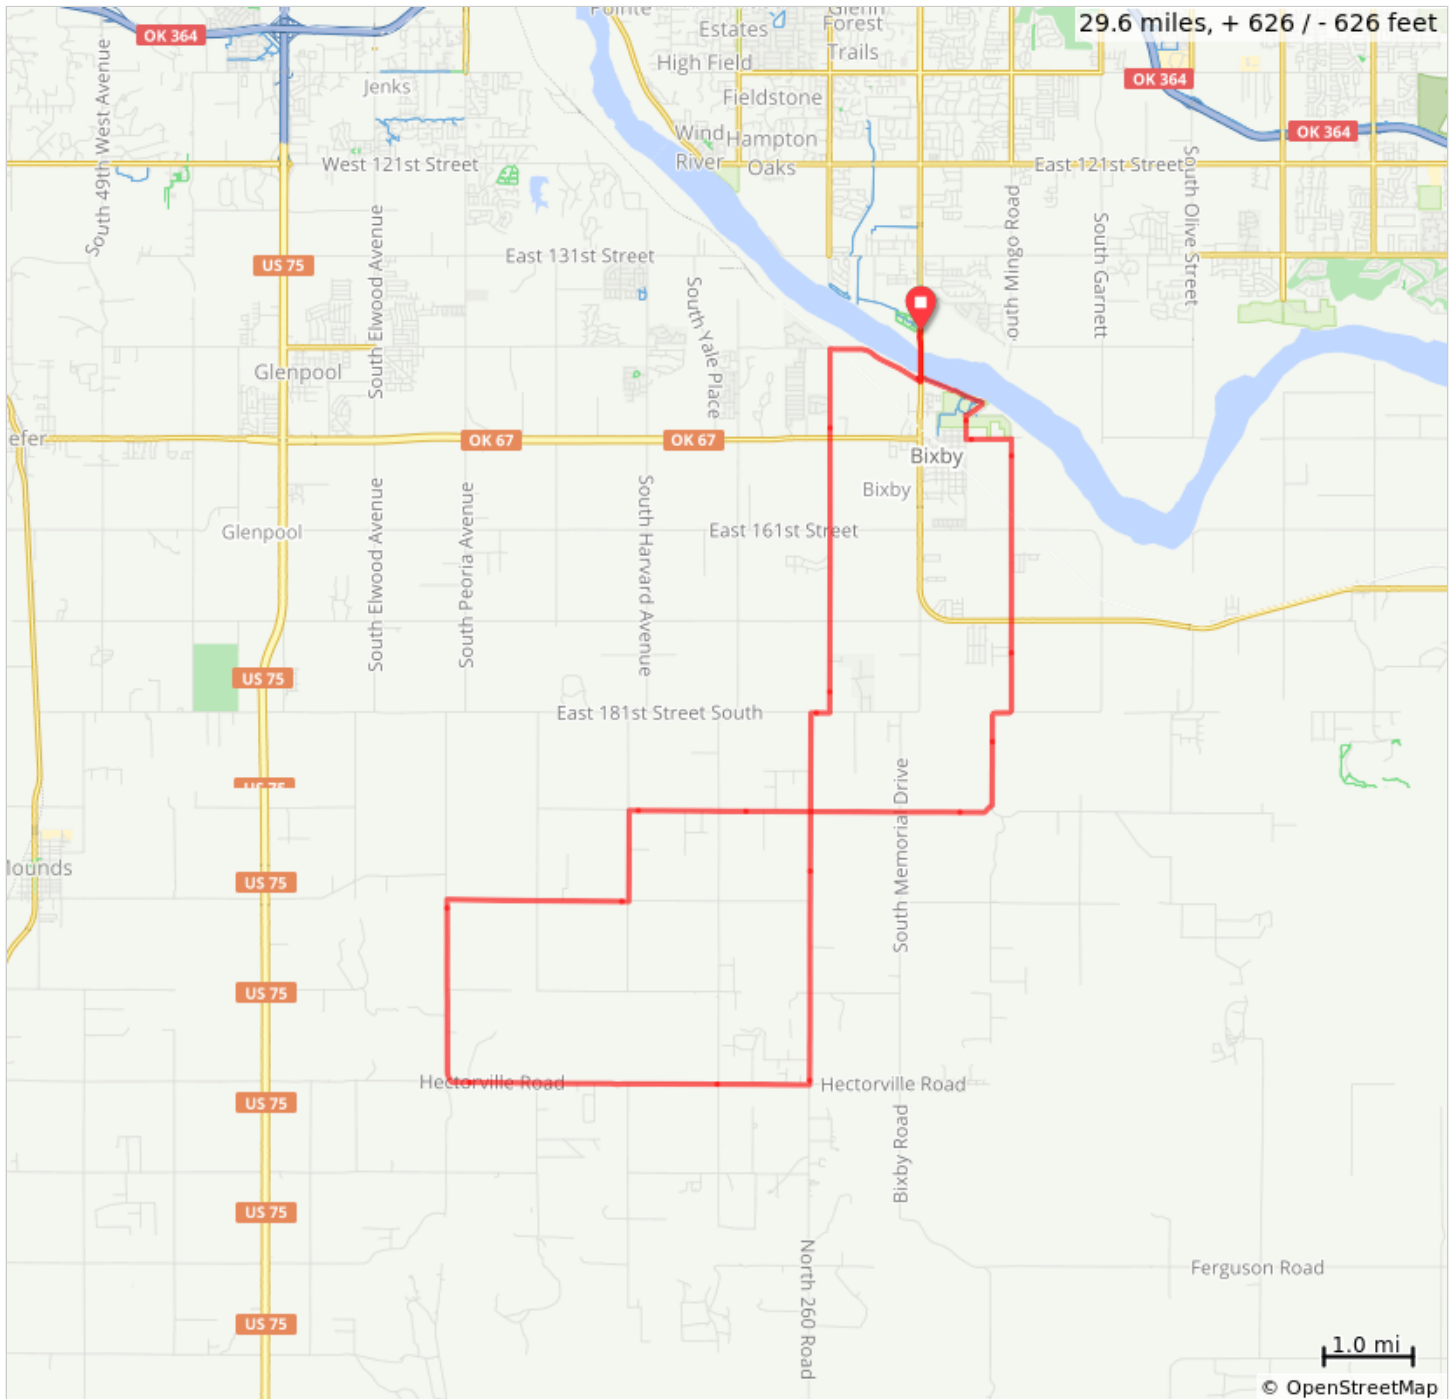

Bixby to Hectorville Ice Cream Ride- 30 mi

Bixby to Hectorville Ice Cream Ride- 30 mi

Dist	Note
0.0	Start of route
0.6	Right to stay on Riverwalk Trail
1.4	Continue onto N Riverview Dr
1.6	At the traffic circle, continue straight to stay on N Riverview Dr
1.9	Left onto E 151st St S
2.4	Right onto S 97th E Ave/S Mingo Rd
6.6	Right onto E 191st St S
10.6	Left onto S 33rd E Ave/S Harvard Ave
11.6	Right onto E 201st St S
13.6	Left onto S 13th E Ave/S Peoria Ave
15.6	Keep left to continue on S Peoria
15.7	S Peoria turns slightly left and becomes 221st St/E0810 Rd/Hectorville Rd
19.6	Left onto N3990 Rd/Sheridan Rd
23.7	Right onto E 181st St S
23.9	Left onto Sheridan Rd
27.9	Right onto East 141st St S
29.0	Left toward Riverwalk Trail
29.0	Continue straight onto Riverwalk Trail
29.6	End of route

29.6 miles. +605/-605 feet