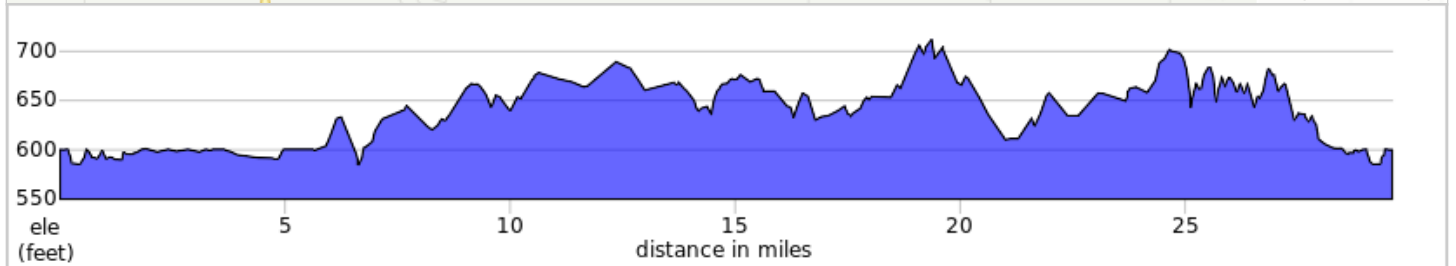

Bixby to Hectorville Ice Cream Ride- 30 mi

Bixby to Hectorville Ice Cream Ride- 30 mi

Dist	Note
0.0	Start of route
0.6	Right to stay on Riverwalk Trail
1.4	Continue onto N Riverview Dr
1.6	At the traffic circle, continue straight to stay on N Riverview Dr
1.9	Left onto E 151st St S
2.4	Right onto S 97th E Ave/S Mingo Rd
6.6	Right onto E 191st St S
10.6	Left onto S 33rd E Ave/S Harvard Ave
11.6	Right onto E 201st St S
13.6	Left onto S 13th E Ave/S Peoria Ave
15.6	Keep left to continue on S Peoria
15.7	S Peoria turns slightly left and becomes 221st St/E0810 Rd/Hectorville Rd
19.6	Left onto N3990 Rd/Sheridan Rd
23.7	Right onto E 181st St S
23.9	Left onto Sheridan Rd
27.9	Right onto East 141st St S
29.0	Left toward Riverwalk Trail
29.0	Continue straight onto Riverwalk Trail
29.6	End of route

29.6 miles. +605/-605 feet