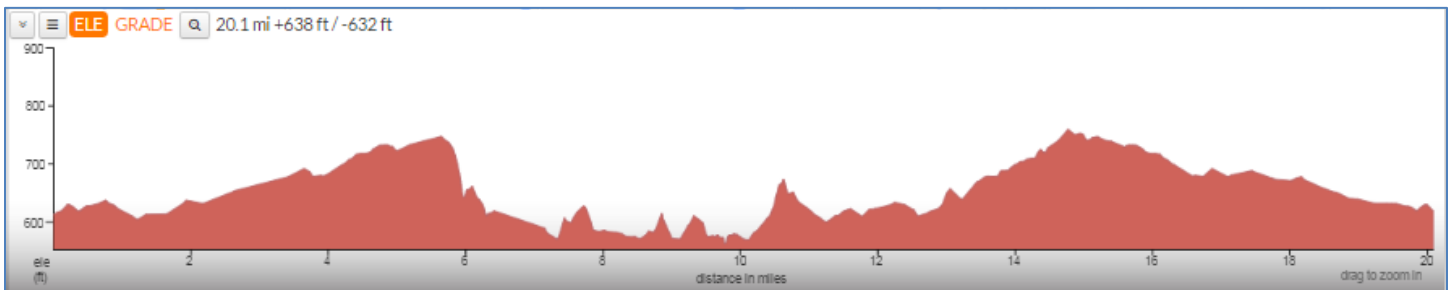

# Tulsa Bicycle Club

2016 Spring Training Rides

Saturday 4/8: Diana Broaddrick 918-402-2721

Sunday 4/9: Tammy Johnson 918-892-5487

20 miles, Okla Dept of Transportation – Loop through Redbud Valley to Catoosa and return. **NOTE: MANY railroad track crossings! Cross at right angles to tracks!**

# Cue Sheet - 20 miles, Okla Dept of Transportation

20 Miles, ODOT, Redbud Valley with Pine CStore at midway				20.1 miles
Leg	Dir	Type	Notes	Total
	←	Left	Turn left onto E 36th St N	0.4
0.2	→	Right	Turn right onto N Garnett Rd	0.6
1.0	←	Left	Turn left onto E Apache St	1.6
2.0	→	Right	Turn right onto N 145th E Ave/W 3rd St	3.6
0.3	←	Left	Turn left onto E Apache St/Tiger Switch Rd	3.9
1.0	←	Left	Turn left onto 161st E Ave	4.9
2.2	→	Right	161st E Ave turns right and becomes 36th St N/Redbud Dr	7.1
3.7	↑	Straight	Continue onto E 570 Rd/Apache St/W Rollins St	10.8
0.8	→	Right	Turn Right onto N Cherokee St.	11.6
0.9	→	Right	Turn right onto E Pine St	12.5
0.5	→	Right	Turn right onto N 193rd E Ave/S 4070 Rd	13.1
0.4	←	Left	Turn left onto Tiger Switch Rd	13.4
3.2	→	Right	Turn right onto N 145th E Ave/N4040 Rd	16.6
0.3	←	Left	Turn left onto E Apache St	16.9
0.2	→	Right	Turn right onto N 141st E Ave	17.1
1.1	←	Left	Turn left onto E 36th St N	18.2
1.6	→	Right	Turn right onto E 181th St	19.8