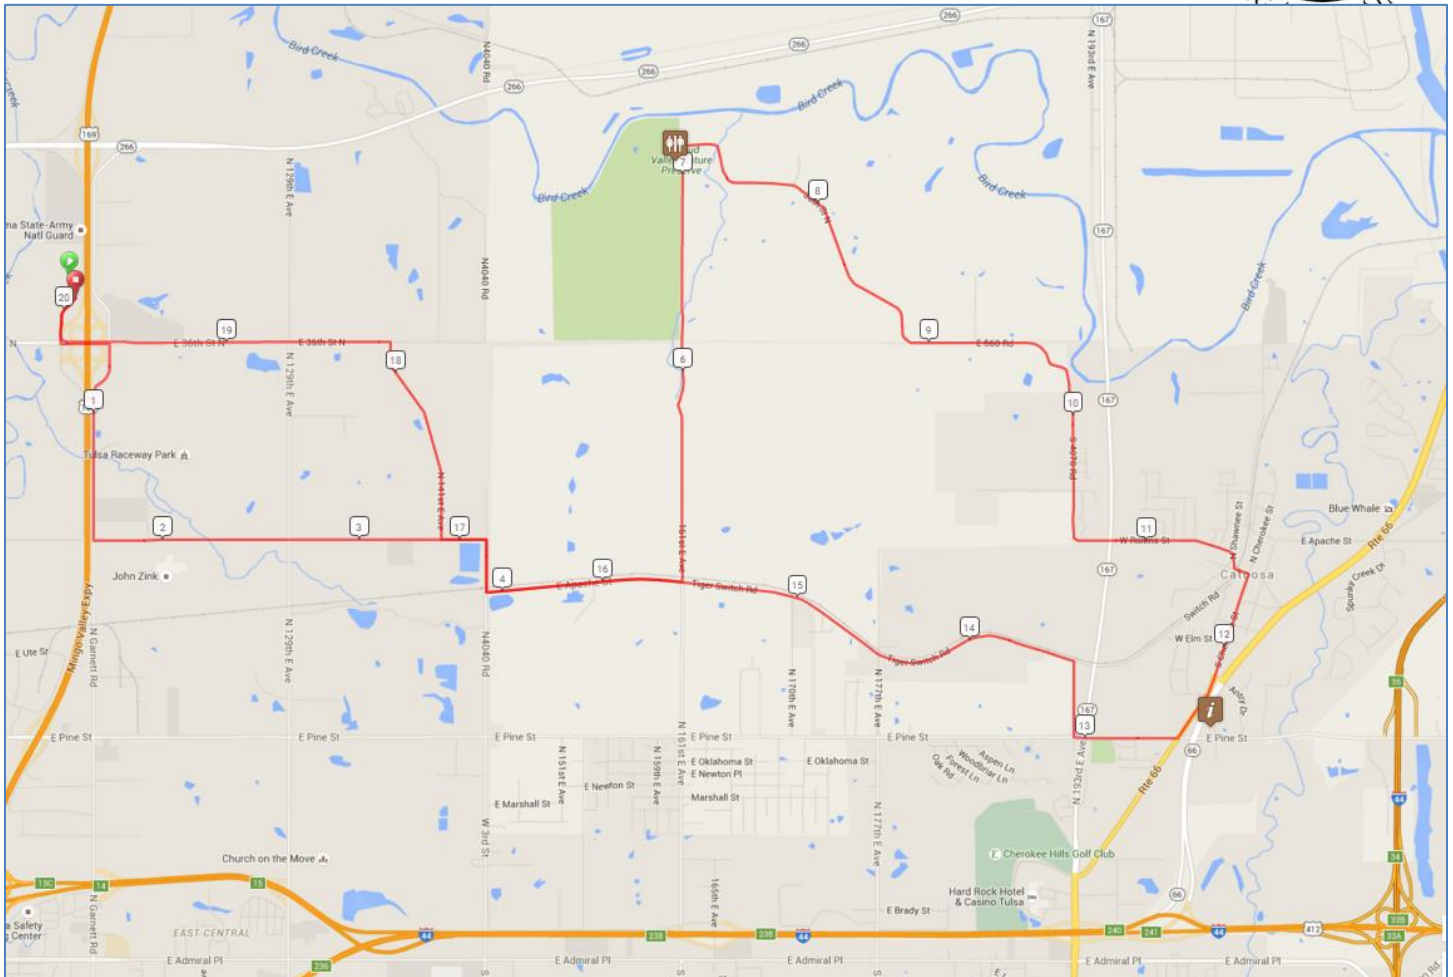

# Tulsa Bicycle Club

2016 Spring Training Rides

Saturday 4/8: Diana Broaddrick 918-402-2721

Sunday 4/9: Tammy Johnson 918-892-5487

20 miles, Okla Dept of Transportation – Loop through Redbud Valley to Catoosa and return. **NOTE: MANY railroad track crossings! Cross at right angles to tracks!**

# Cue Sheet - 20 miles, Okla Dept of Transportation

20 Miles, ODOT, Redbud Valley with Pine CStore at midway				20.1 miles
Leg	Dir	Type	Notes	Total
	←	Left	Turn left onto E 36th St N	0.4
0.2	→	Right	Turn right onto N Garnett Rd	0.6
1.0	←	Left	Turn left onto E Apache St	1.6
2.0	→	Right	Turn right onto N 145th E Ave/W 3rd St	3.6
0.3	←	Left	Turn left onto E Apache St/Tiger Switch Rd	3.9
1.0	←	Left	Turn left onto 161st E Ave	4.9
2.2	→	Right	161st E Ave turns right and becomes 36th St N/Redbud Dr	7.1
3.7	↑	Straight	Continue onto E 570 Rd/Apache St/W Rollins St	10.8
0.8	→	Right	Turn Right onto N Cherokee St.	11.6
0.9	→	Right	Turn right onto E Pine St	12.5
0.5	→	Right	Turn right onto N 193rd E Ave/S 4070 Rd	13.1
0.4	←	Left	Turn left onto Tiger Switch Rd	13.4
3.2	→	Right	Turn right onto N 145th E Ave/N4040 Rd	16.6
0.3	←	Left	Turn left onto E Apache St	16.9
0.2	→	Right	Turn right onto N 141st E Ave	17.1
1.1	←	Left	Turn left onto E 36th St N	18.2
1.6	→	Right	Turn right onto E 181th St	19.8

### NSU Broken Arrow

3100 E New Orleans, Broken Arrow, OK 74014  
West of Crk Turnpike at New Orleans/101<sup>st</sup> St