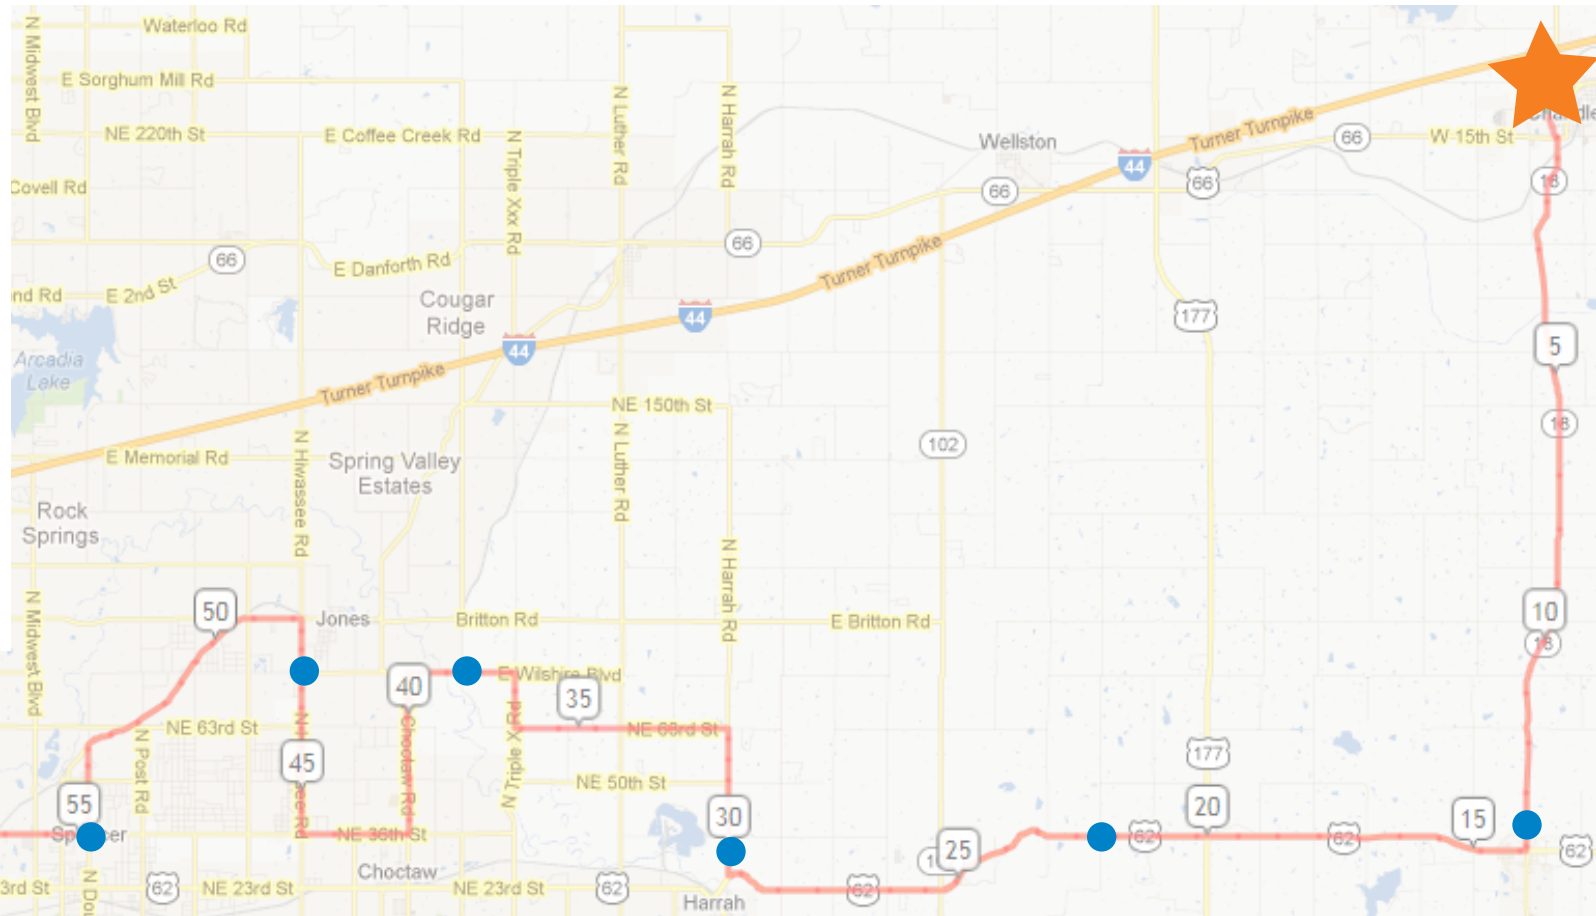

# Bike MS: The Mother Road Ride Day 2 Route

The Mother Road Ride 2012

presented by

## Route Map Key

- Start Line at Overnight in Chandler, OK
- Break Point
- Finish Line in Oklahoma City, OK

## Day 2 Details

Sunday, September 16, 2012

7 AM: Start at Overnight in Chandler, OK

Finish Line in Oklahoma City, OK

For more information visit our FAQs on the website

[bikeMSok.org](http://bikeMSok.org)