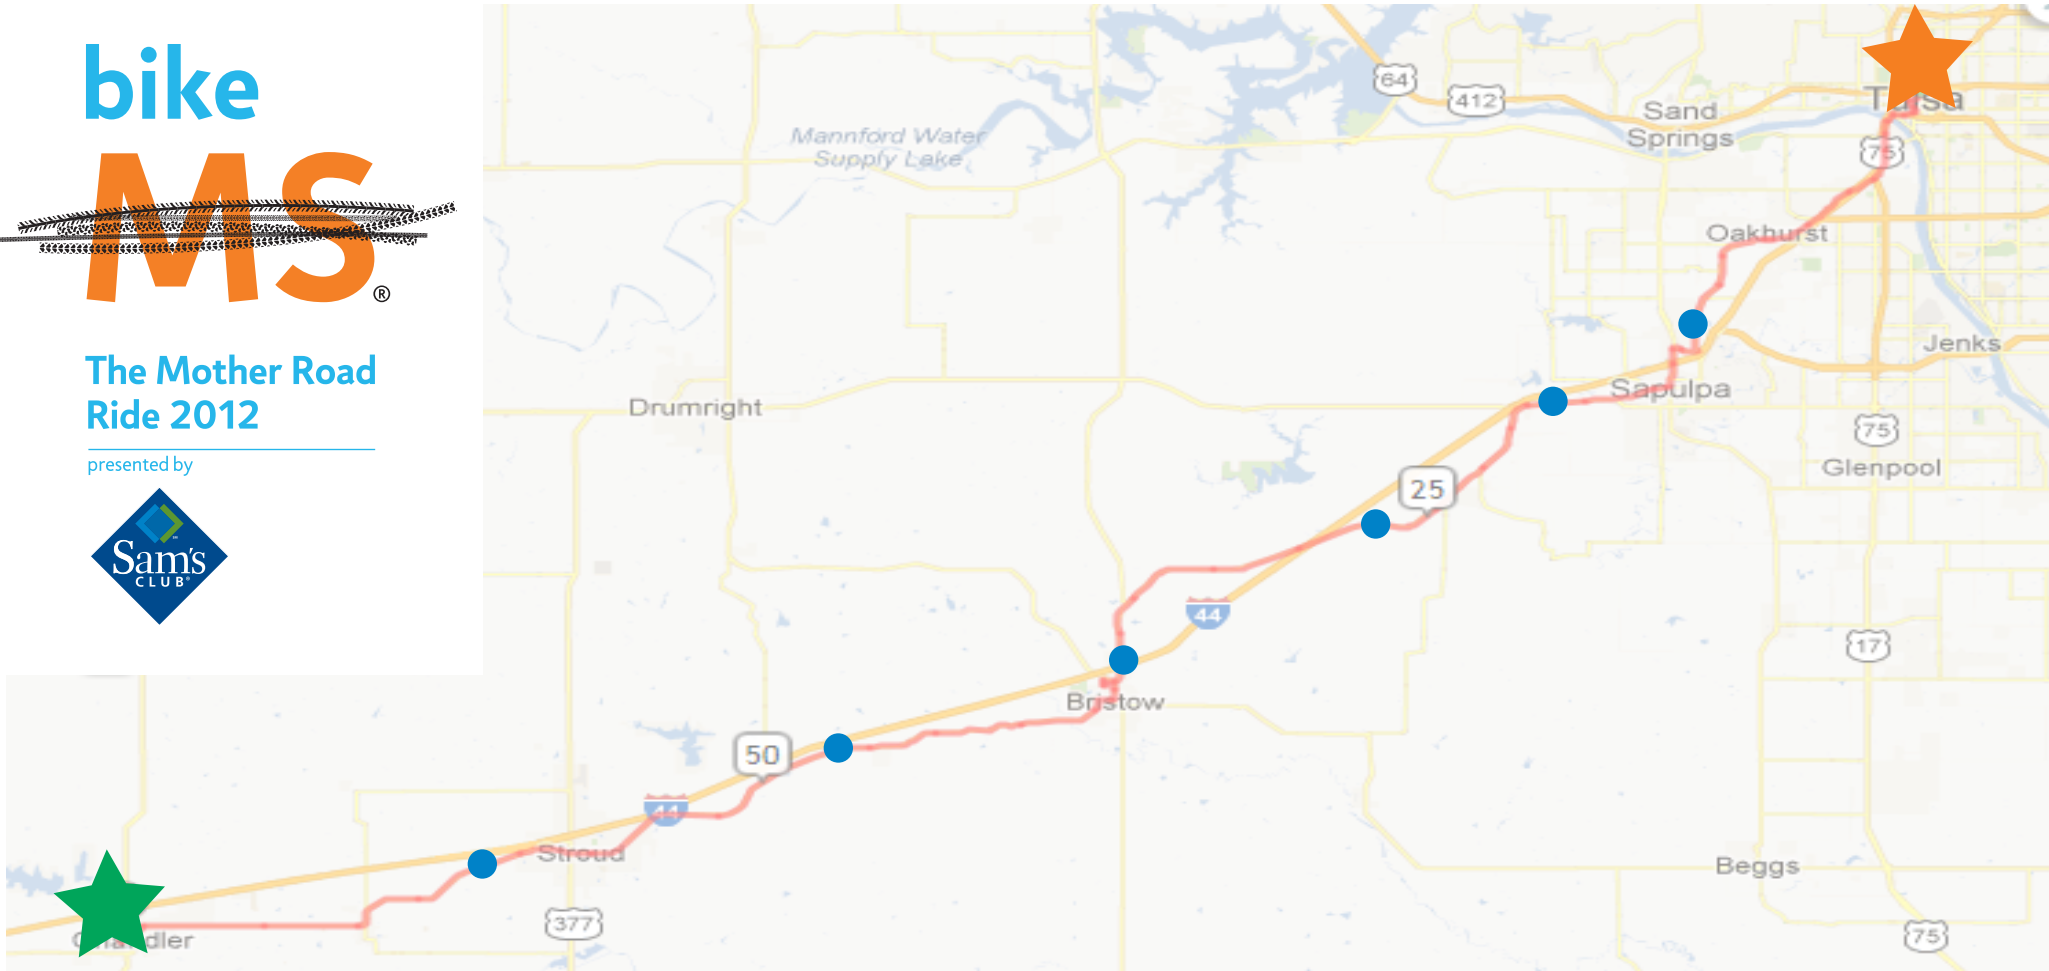

# Bike MS: The Mother Road Ride Day 1 Route

The Mother Road Ride 2012

presented by

## Route Map Key

Start Line in Tulsa, OK

Break Point

Overnight in Chandler, OK

## Day 1 Details

Saturday, September 15, 2012

7 AM: Start in Tulsa, OK

Overnight Finish Line at Tilghman Park, Chandler, OK

For more information visit:

[bikeMSok.org](http://bikeMSok.org)