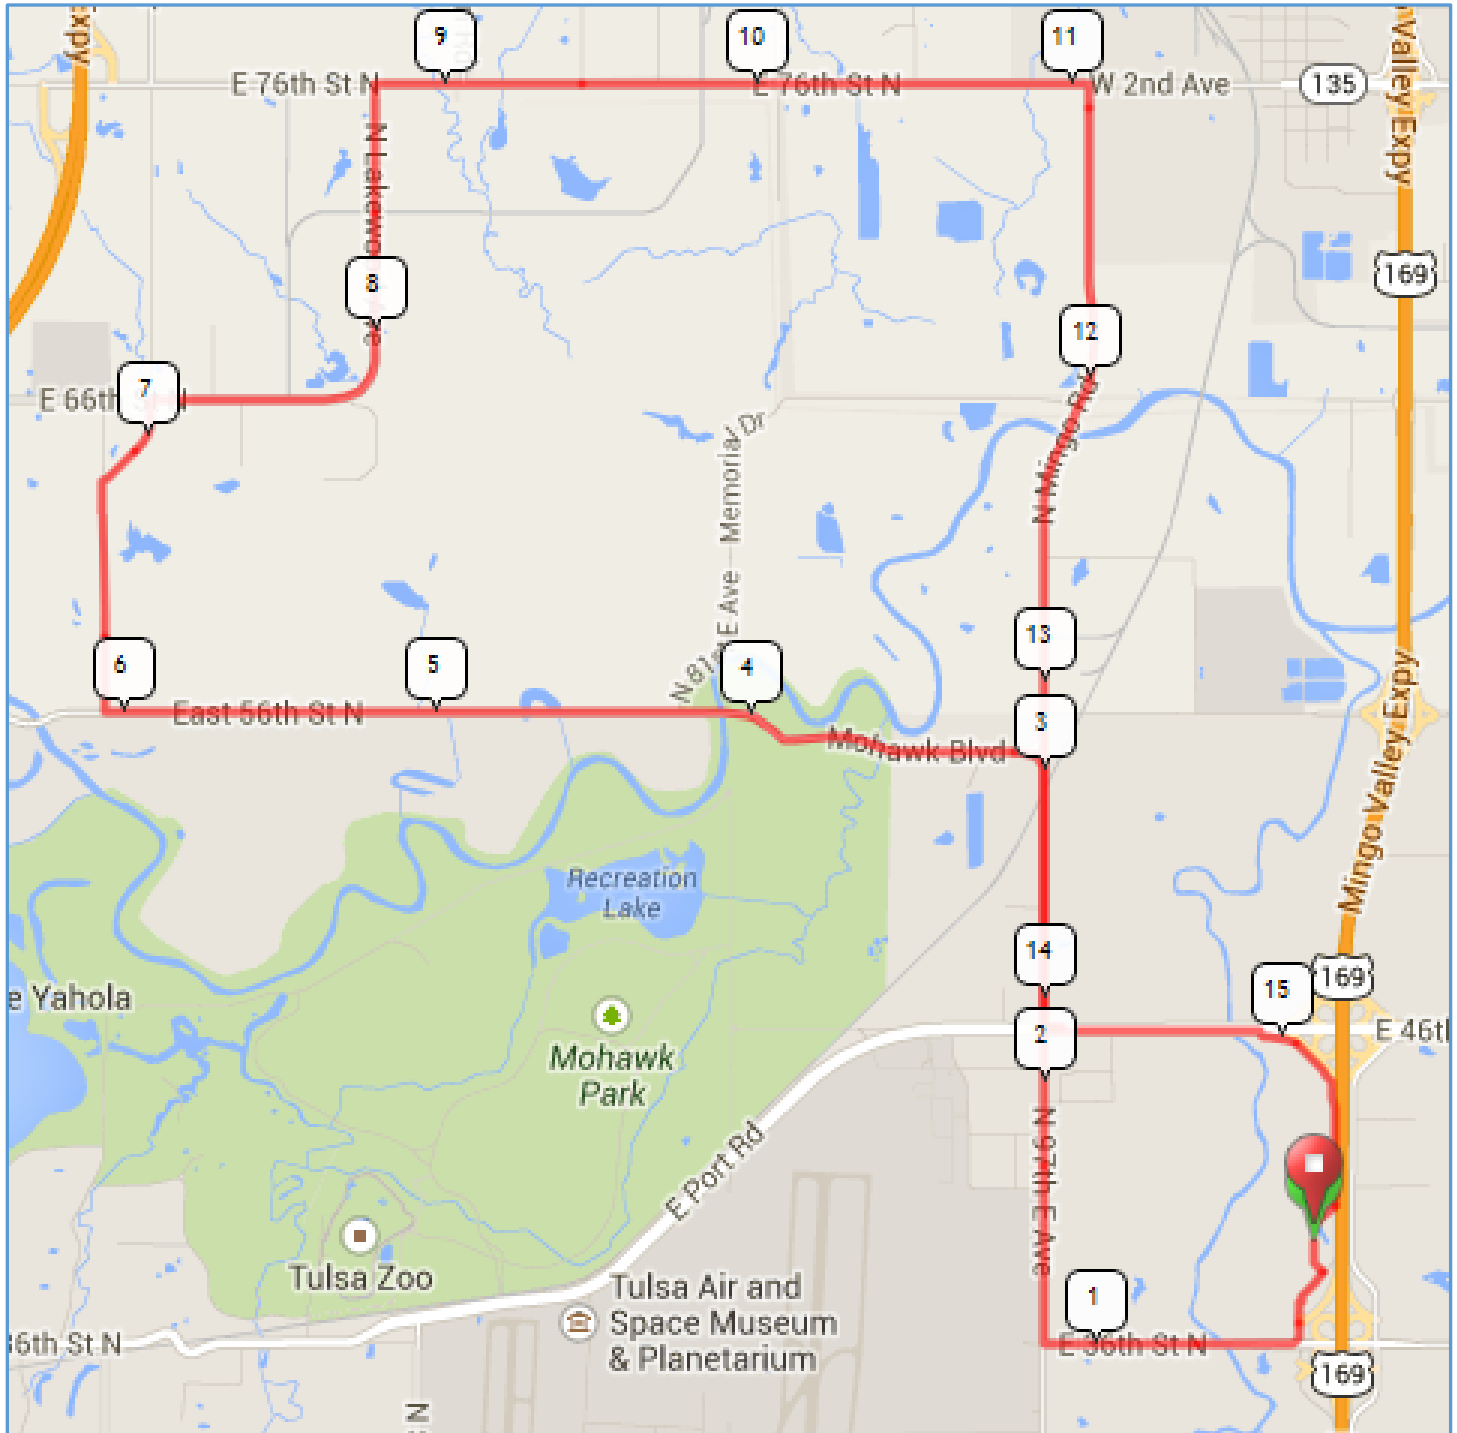

Tulsa Bicycle Club

2017 Spring Training Ride

Saturday 4/1: John Ross 918-986-6642

Sunday 4/2: Janice Haitt 918-812-5887

15 miles, Okla Dept of Transportation – Looping ride up Mingo to 56th St N and Yale then back via 76th St N and Mingo Rd.

Cue Sheet - 15 miles, Okla Dept of Transportation

Leg	Type	Notes	Total
	Right	Turn right onto E 36th St N	0.3
0.8	Right	Turn right onto N 97th E Ave/N Mingo Rd	1.2
1.8	Left	Slight left onto Mohawk Blvd	3.0
3.1	Right	Turn right onto Whirlpool Dr	6.1
0.7	Right	Slight right onto Laufen Dr	6.8
0.3	Right	Turn right onto E 66th St N	7.1
0.6	Left	Continue Left onto N Lakewood Ave	7.8
1.0	Right	Turn right onto E 76th St N	8.8
2.3	Right	Turn right onto N 97th E Ave/N Mingo Rd	11.1
3.0	Left	Turn left onto E 46th St N	14.1
0.8	Right	Turn right onto Mingo Valley Accs Rd	14.9

2017 Spring Training Ride Schedule

Date	Day	Time	Miles	Start Location
April 8	Saturday	10:00 am	20	OK Department of Transportation
April 9	Sunday	1:30pm	20	OK Department of Transportation
April 15	Saturday	9:00am	25	NSU Broken Arrow Campus
April 16	Sunday	1:30pm	25	NSU Broken Arrow Campus
April 22	Saturday	9:00am	30	Jenks West Elementary
April 23	Sunday	1:30pm	30	Jenks West Elementary
April 29	Saturday	9:00am	40	Bixby Central Intermediate School
April 30	Sunday	1:30pm	40	Bixby Central Intermediate School
May 6	Saturday	8:00am	Various	OSU Center for Health Sciences – Tour de Tulsa
*May 7	*Sunday	*8:00am	*50	*OSU Center for Health Sciences
May 13	Saturday	8:00am	60	Verdigris High School
*May 14	*Sunday	*8:00am	*60	*Verdigris High School
May 20	Saturday	8:00am	Various	Tulsa Police Trnng Ctr – Copland Classic
*May 21	*Sunday	*8:00am	*70	*Tulsa Police Training Center

NSU Broken Arrow

3100 E New Orleans, Broken Arrow, OK 74014
West of Crk Turnpike at New Orleans/101st St

Jenks West Elementary School

909 N Adams, Jenks, OK 74037
91st St/Adams just east of Hwy 75

Bixby Central Intermediate School