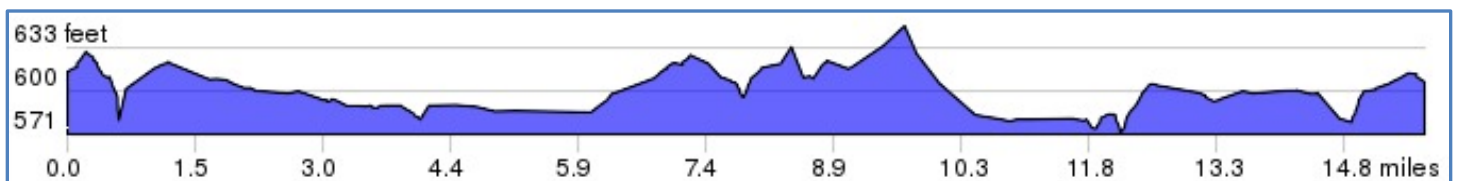

Tulsa Bicycle Club

2017 Spring Training Ride

Saturday 4/1: John Ross 918-986-6642

Sunday 4/2: Janice Haitt 918-812-5887

15 miles, Okla Dept of Transportation – Looping ride up Mingo to 56th St N and Yale then back via 76th St N and Mingo Rd.

Cue Sheet - 15 miles, Okla Dept of Transportation

Leg	Type	Notes	Total
	Right	Turn right onto E 36th St N	0.3
0.8	Right	Turn right onto N 97th E Ave/N Mingo Rd	1.2
1.8	Left	Slight left onto Mohawk Blvd	3.0
3.1	Right	Turn right onto Whirlpool Dr	6.1
0.7	Right	Slight right onto Laufen Dr	6.8
0.3	Right	Turn right onto E 66th St N	7.1
0.6	Left	Continue Left onto N Lakewood Ave	7.8
1.0	Right	Turn right onto E 76th St N	8.8
2.3	Right	Turn right onto N 97th E Ave/N Mingo Rd	11.1
3.0	Left	Turn left onto E 46th St N	14.1
0.8	Right	Turn right onto Mingo Valley Accs Rd	14.9