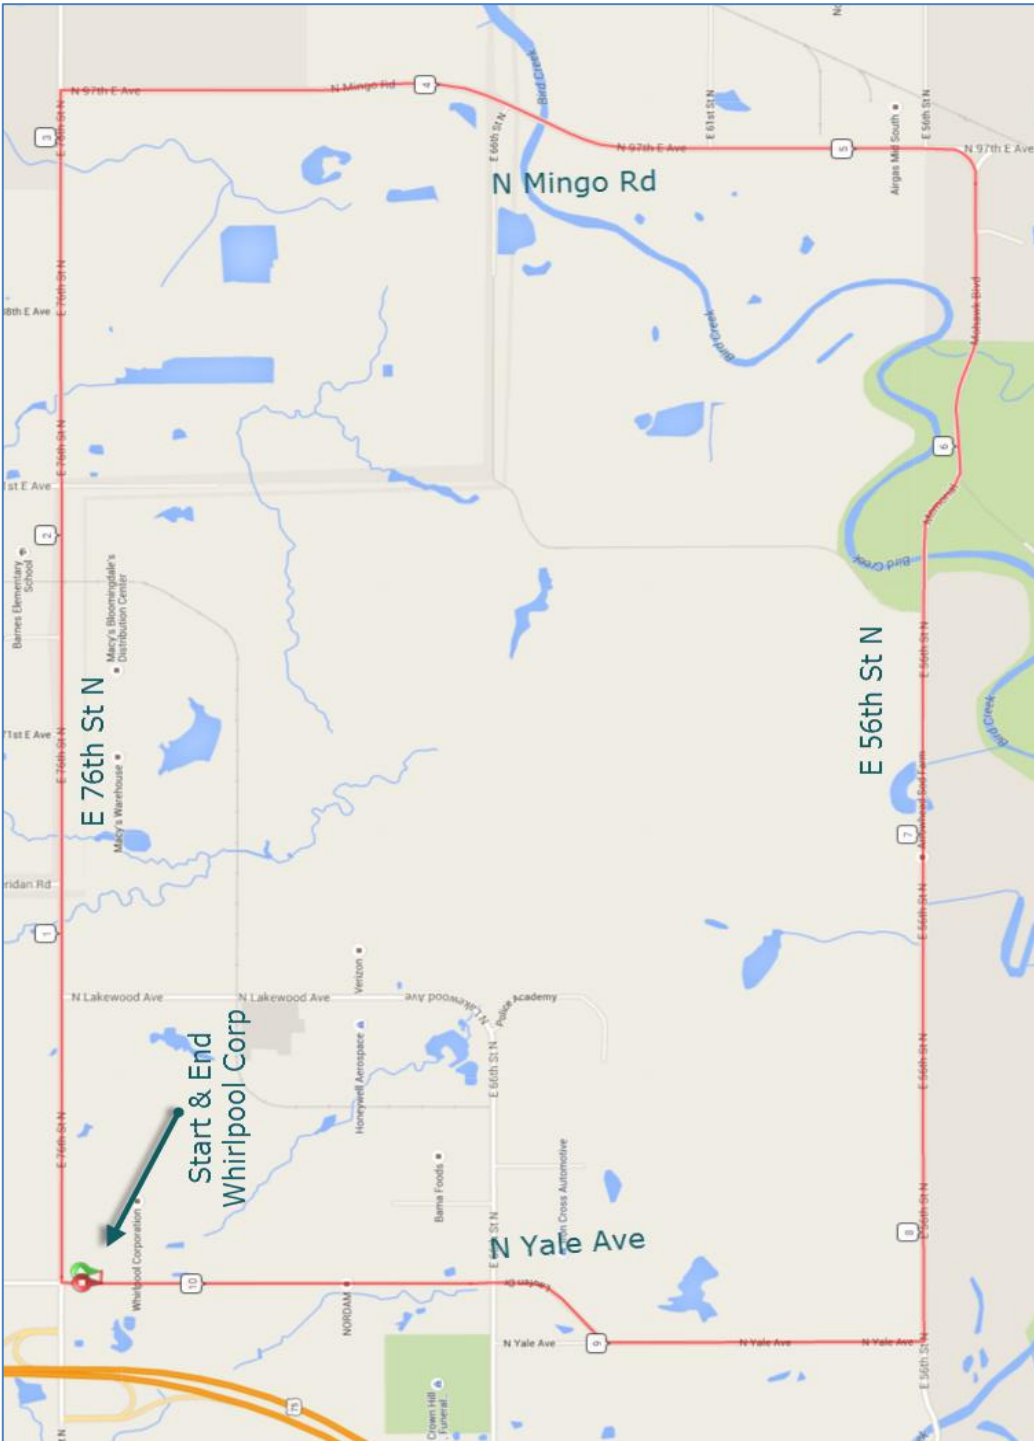

**Whirlpool, 10 mile loop** **10.2 miles**

Leg	Dir	Type	Notes	Total
	→	Right	Turn right onto E 76th St N	0.1
3.0	→	Right	Turn right onto N 97th E Ave/N Mingo Rd	3.1
2.1	→	Right	Slight right onto Mohawk Blvd / E 56th St N	5.2
1.2	↑	Straight	Continue onto E 56th St N	6.4
1.8	→	Right	Turn right onto N Yale Ave	8.3
0.7	→	Right	Slight right onto Laufen Dr	9.0
0.3	↑	Straight	Continue onto W 41st St/N 49th E Ave/N Yale Ave	9.3