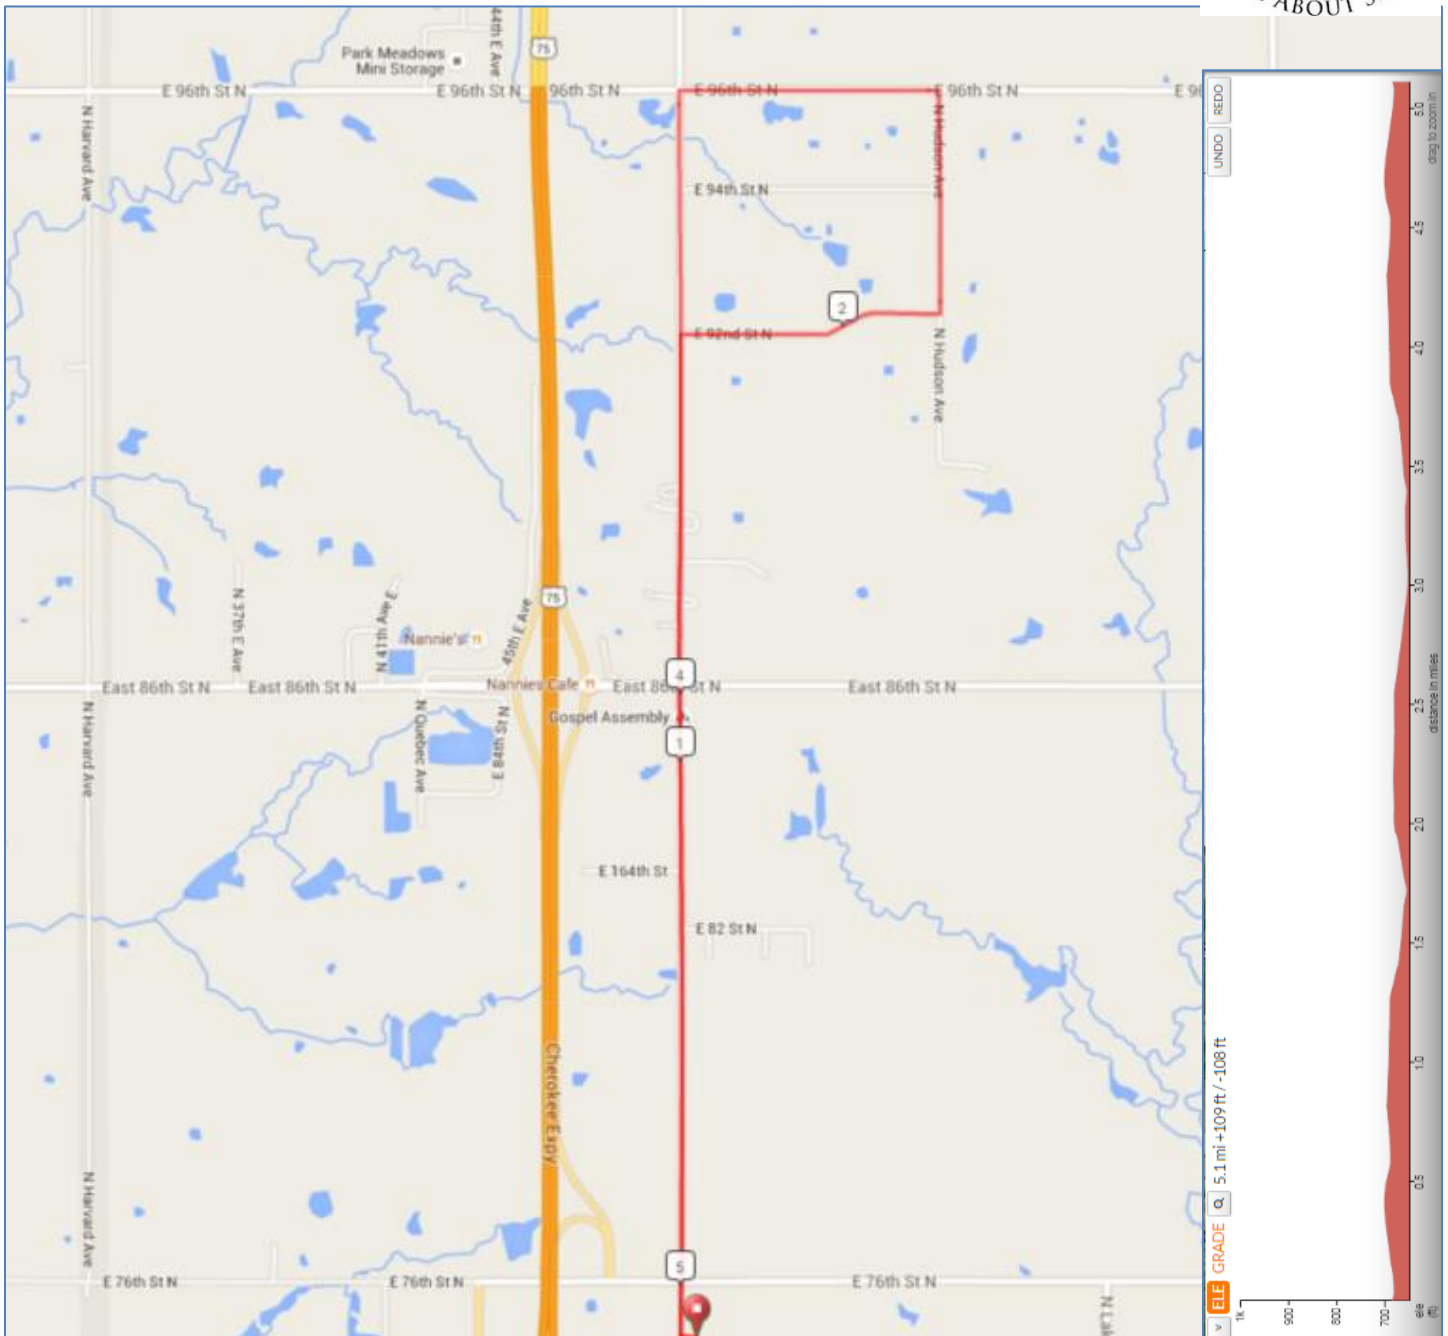

Tulsa Bicycle Club

2017 Training Ride

Saturday 3/18: Richard Hall (918) 640-8443

Sunday 3/19: Debe Judah (918) 406-6597

5 miles, Whirlpool Plant – out & back loop via Yale, 94th St N, 96th St N; return on Yale.

Whirlpool - 5 mile out & back

5.1 miles

Leg	Dir	Type	Notes	Total
	→	Right	Turn right onto E 92nd St N	1.7
0.4	←	Left	Turn left onto N Hudson Ave	2.2
0.4	←	Left	Turn left onto E 96th St N	2.5
0.4	←	Left	Turn left onto N 49th E Ave/Whirlpool Dr/N Yale Ave E	3.0
2.1	←	Left	Turn left into Whirlpool parking lot	5.1

Full 2017 Spring Training Ride Schedule

Date	Day	Time	Miles	Start Location
March 18	Saturday	10:00 am	5	Whirlpool
March 19	Sunday	1:30pm	5	Whirlpool
March 25	Saturday	10:00 am	10	Whirlpool
March 26	Sunday	1:30pm	10	Whirlpool
April 1	Saturday	10:00 am	15	OK Department of Transportation
April 2	Sunday	1:30pm	15	OK Department of Transportation
April 8	Saturday	10:00 am	20	OK Department of Transportation
April 9	Sunday	1:30pm	20	OK Department of Transportation
April 15	Saturday	9:00am	25	NSU Broken Arrow Campus
April 16	Sunday	1:30pm	25	NSU Broken Arrow Campus
April 22	Saturday	9:00am	30	Jenks West Elementary
April 23	Sunday	1:30pm	30	Jenks West Elementary
April 29	Saturday	9:00am	40	Bixby Central Intermediate School
April 30	Sunday	1:30pm	40	Bixby Central Intermediate School
May 6	Saturday	8:00am	Various	OSU Center for Health Sciences – Tour de Tulsa
*May 7	*Sunday	*8:00am	*50	*OSU Center for Health Sciences
May 13	Saturday	8:00am	60	Verdigris High School
*May 14	*Sunday	*8:00am	*60	*Verdigris High School
May 20	Saturday	8:00am	Various	Tulsa Police Trnng Ctr – Copland Classic
*May 21	*Sunday	*8:00am	*70	*Tulsa Police Training Center

6066 E 66th St N, Tulsa, OK 74153
One mile east of Hwy 75 on 66th Street North