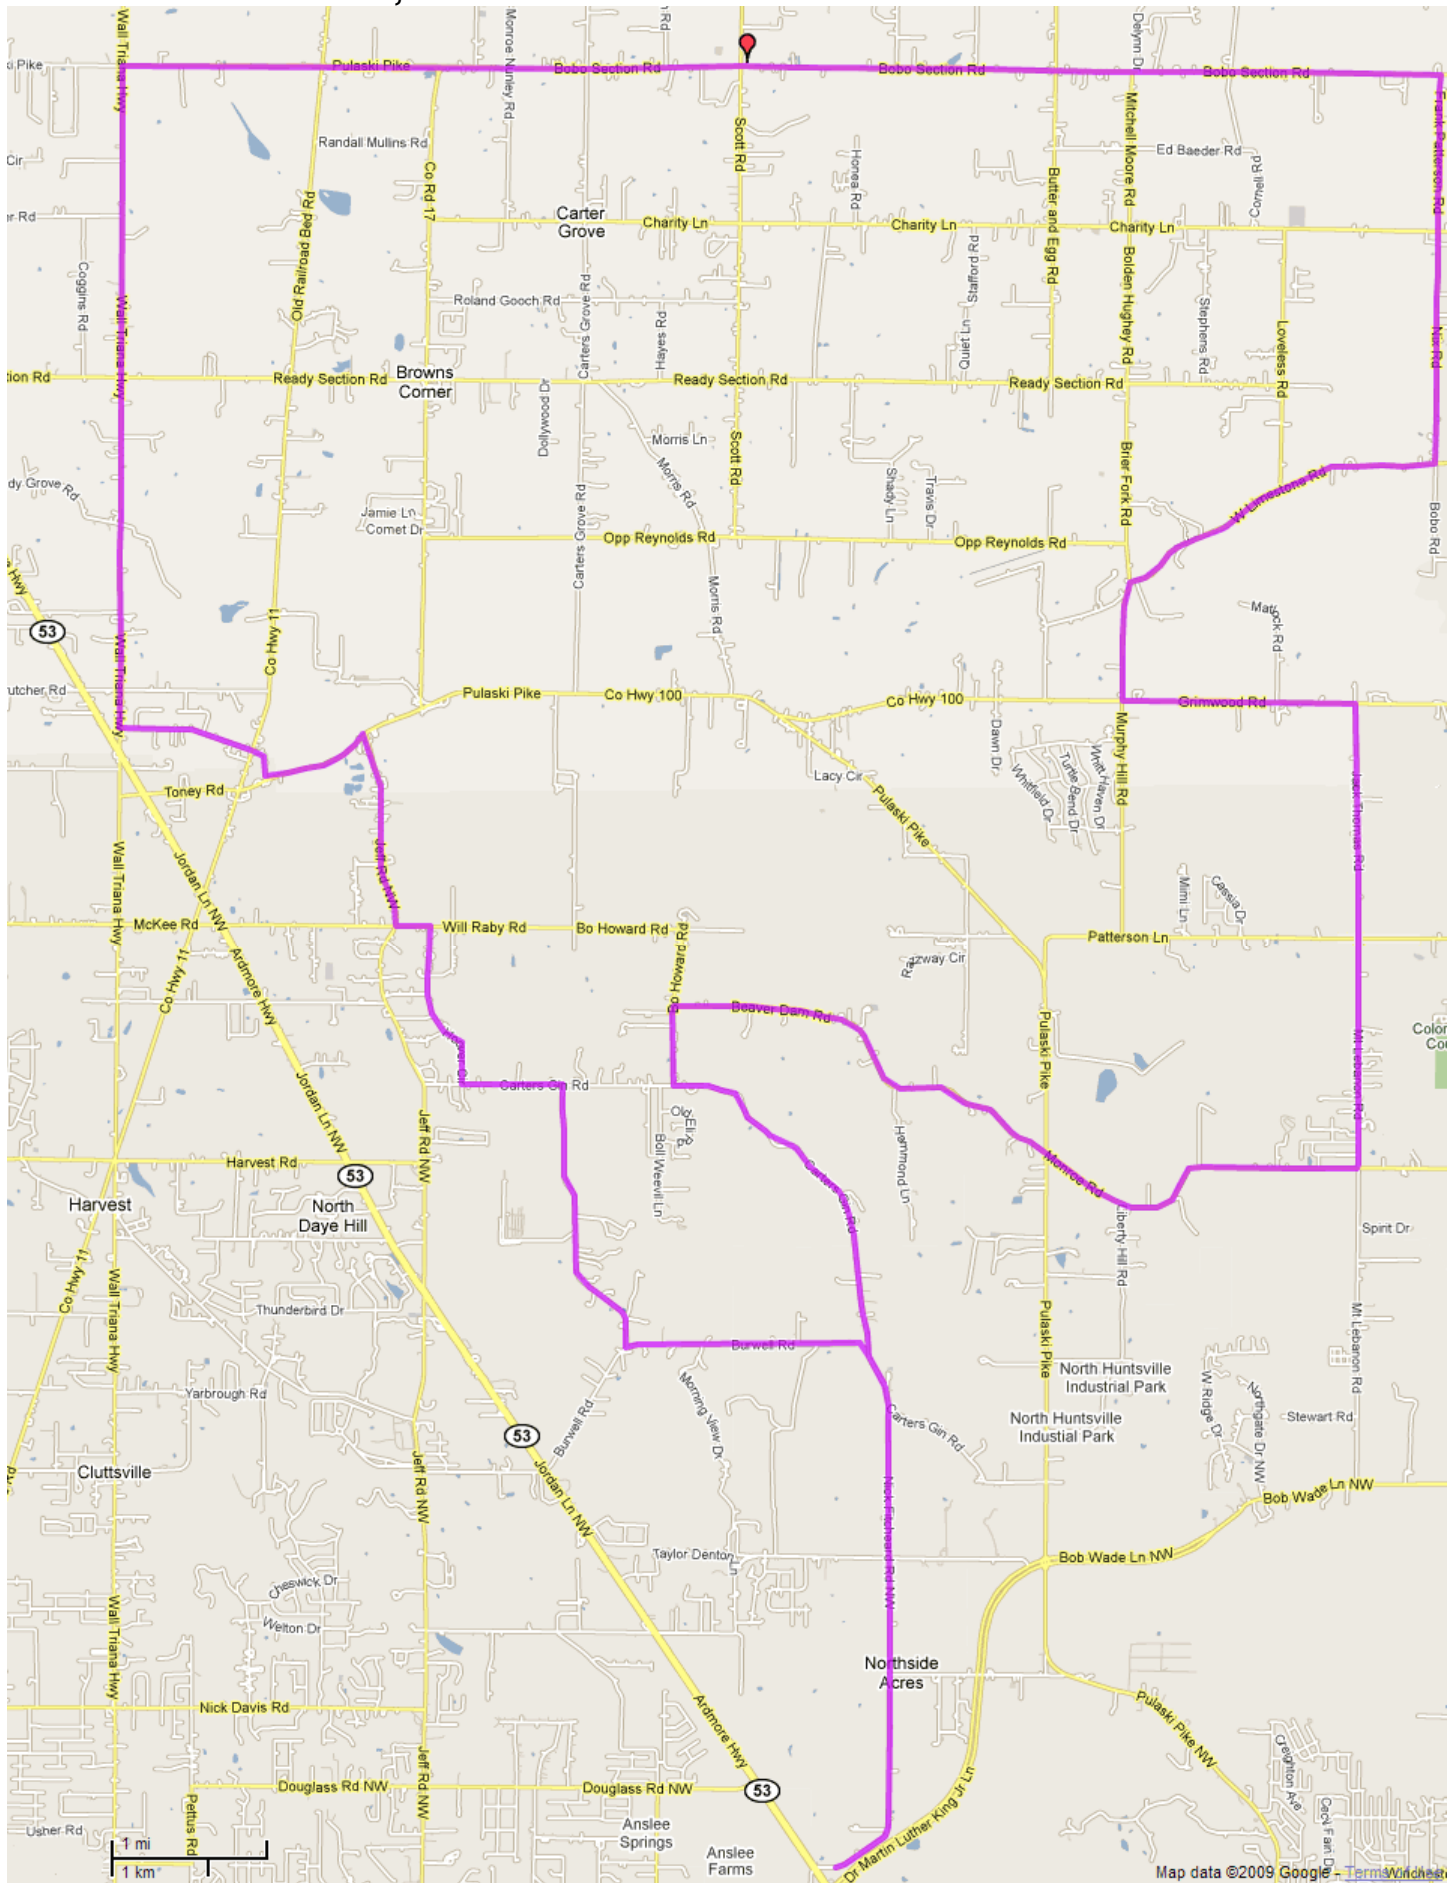

Nelms - Bobo Ramble, 47 miles

Nelms-Bobo Ramble Cue Sheet

Hwy 53 Centre Parking lot, 3720 Hwy. 53, Huntsville, AL 35806
R. on Nick Fitchard Rd.
Continue on Carter's Gin Rd.
R. on Bo Howard Rd.
R. on Beaver Dam Rd.
Continue on Monroe Rd.
L. on Mt. Lebanon Rd.
Continue on Jack Thomas Rd.
L. on Grimwood Rd.
R. on Murphy Hill Rd.
R. on W. Limestone Rd.
L. on Nix Rd.
Continue on Frank Patterson Rd.
L. on Bobo Section Rd.
Stop at Bobo Section & Scott Rd.
Continue on Bob Section Rd.
Continue on Pulaski Pike
L. on Wall Triana Hwy.
L. on Baites Rd.
L on Toney Rd.
R. on Jeff Rd.
L. on Will Raby Rd.
R. on Echo Lane
Continue on High Drive
Continue on Hoover Circle
L. Carter's Gin Rd.
R. on Quarter Mtn. Rd.
L. on Burwell Rd.
R. on Carter's Gin Rd.
Continue on Nick Fitchard Rd.
L. into Hwy 53 Centre parking lot