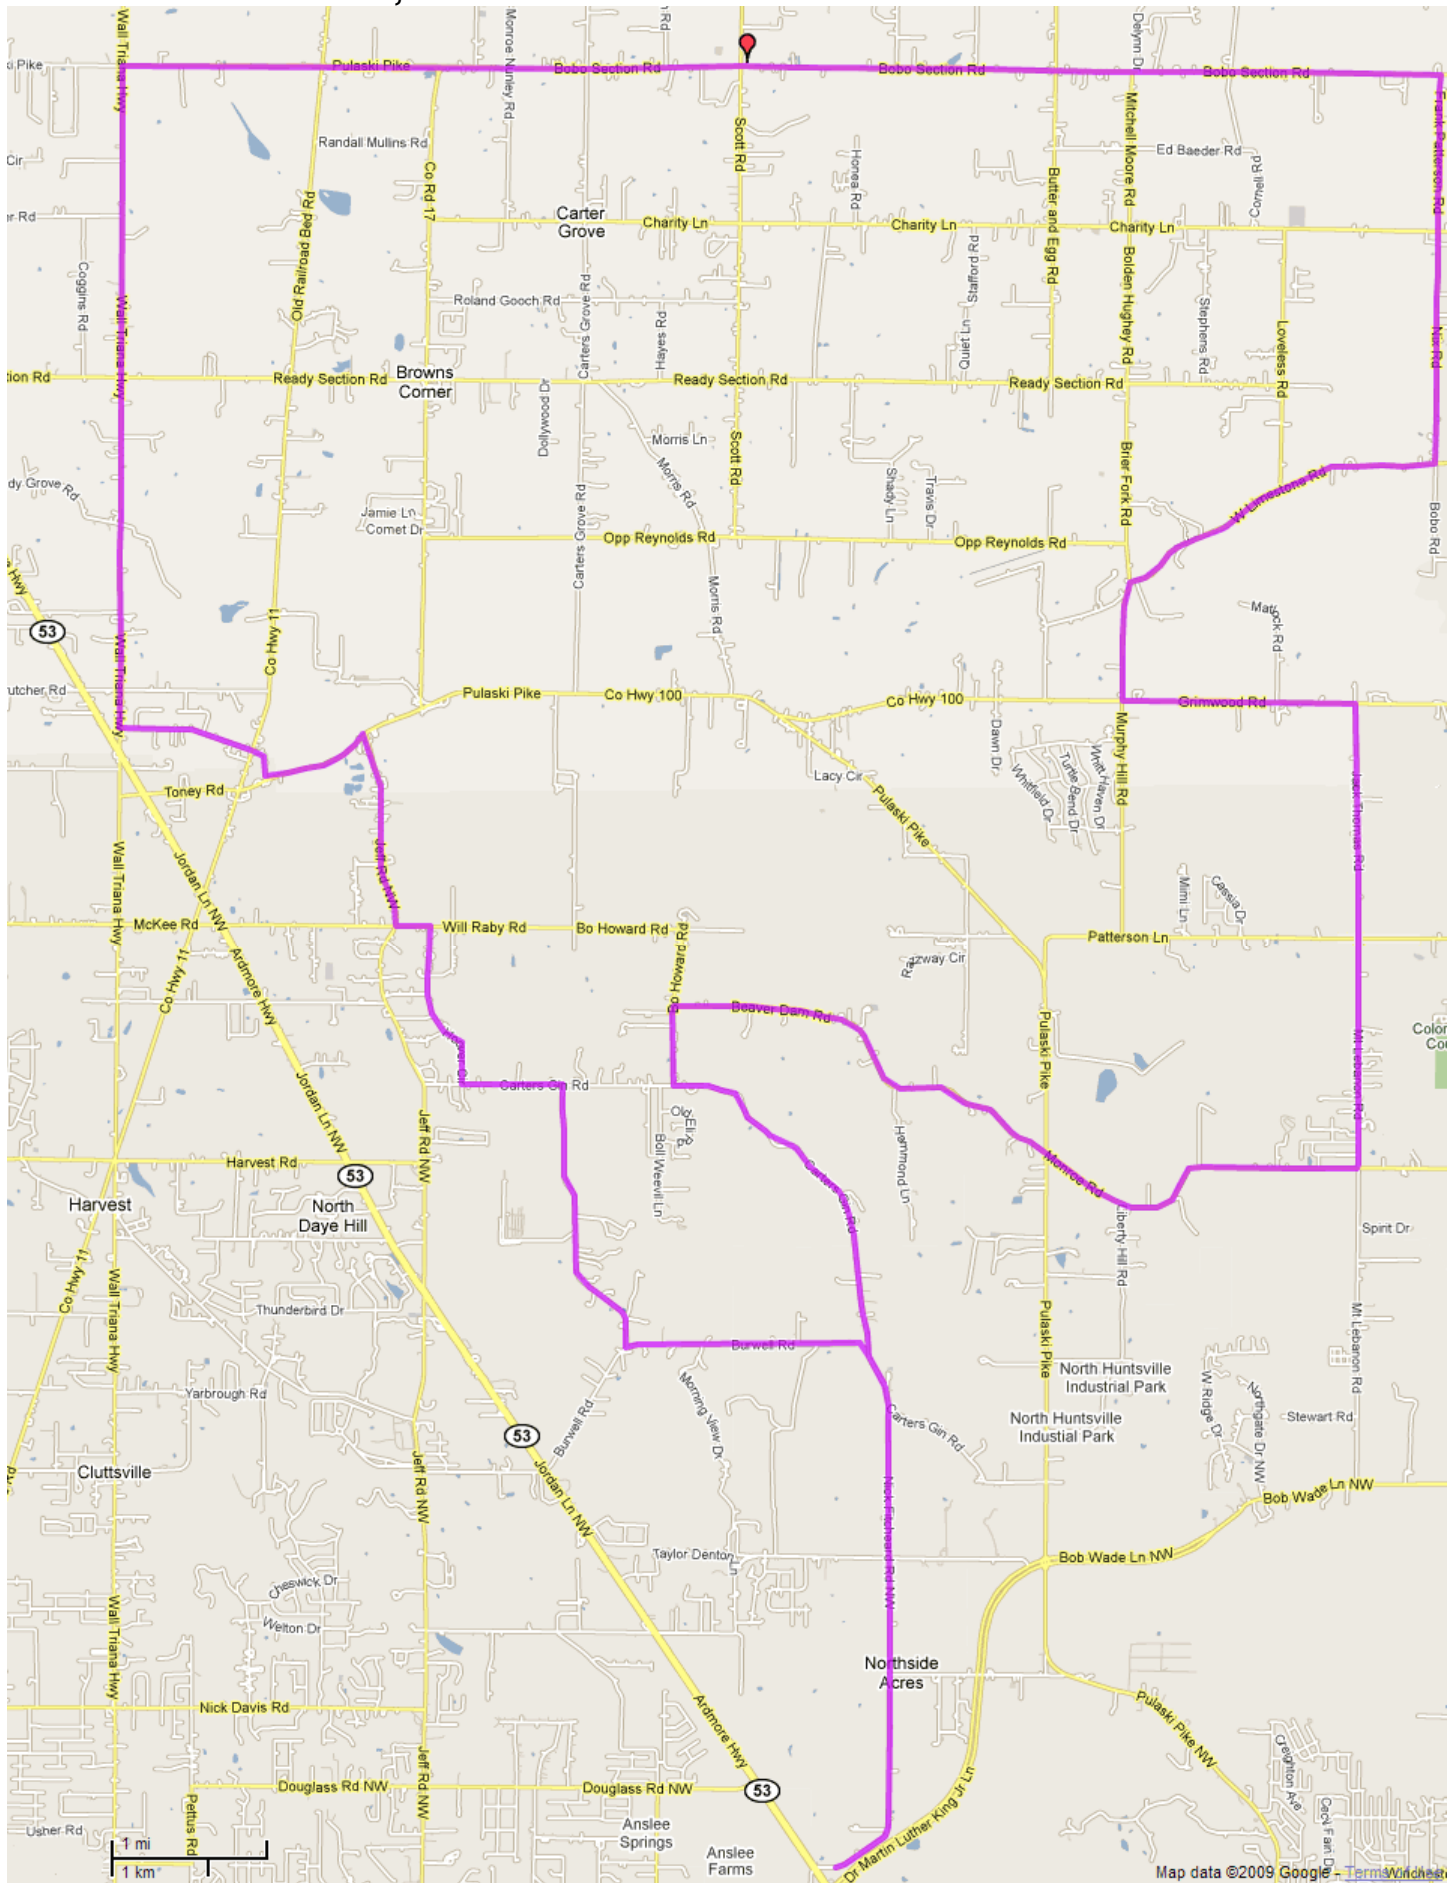

# Nelms - Bobo Ramble, 47 miles

## Nelms-Bobo Ramble Cue Sheet

Hwy 53 Centre Parking lot, 3720 Hwy. 53, Huntsville, AL 35806
R. on Nick Fitchard Rd.
Continue on Carter's Gin Rd.
R. on Bo Howard Rd.
R. on Beaver Dam Rd.
Continue on Monroe Rd.
L. on Mt. Lebanon Rd.
Continue on Jack Thomas Rd.
L. on Grimwood Rd.
R. on Murphy Hill Rd.
R. on W. Limestone Rd.
L. on Nix Rd.
Continue on Frank Patterson Rd.
L. on Bobo Section Rd.
Stop at Bobo Section & Scott Rd.
Continue on Bob Section Rd.
Continue on Pulaski Pike
L. on Wall Triana Hwy.
L. on Baites Rd.
L on Toney Rd.
R. on Jeff Rd.
L. on Will Raby Rd.
R. on Echo Lane
Continue on High Drive
Continue on Hoover Circle
L. Carter's Gin Rd.
R. on Quarter Mtn. Rd.
L. on Burwell Rd.
R. on Carter's Gin Rd.
Continue on Nick Fitchard Rd.
L. into Hwy 53 Centre parking lot