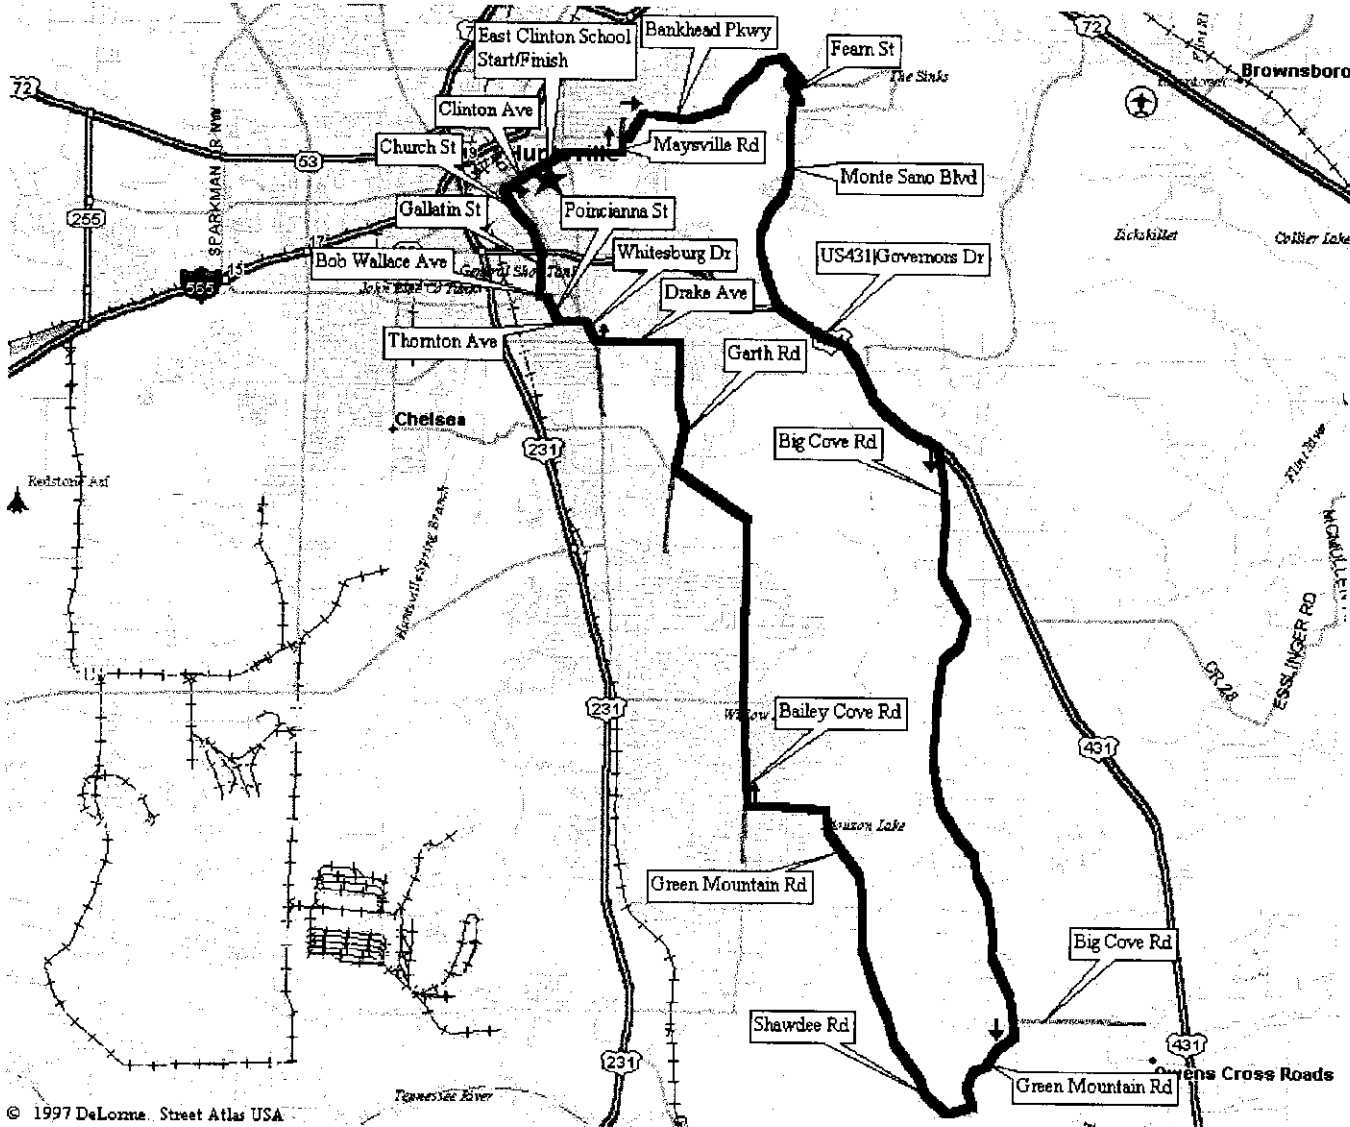

Mountain Mania Legend. (35 Miles)

Current Road/Street	Action	Next Road/Street	seg. mile	accum mile
Start: East Clinton School				
East Clinton School	left	Clinton Ave	0.0	0.0
Clinton Ave	left	Maysville Rd	0.8	0.8
Maysville Rd	right	Bankhead Pkwy	0.2	1.0
Bankhead Pkwy	right	Fearn St	2.7	3.7
Fearn St	right	Lookout Dr	0.7	4.4
Lookout Dr	left	Monte Sano Blvd	0.1	4.5
Monte Sano Blvd	left	US Hwy 431	2.5	7.0
US Hwy 431	right	Big Cove Rd	2.6	9.6
Big Cove Rd	straight	South Green Mt Rd	7.2	16.8
South Green Mountain Rd	straight	Shawdee Dr	1.9	18.7
Shawdee Dr	left	Green Mountain Rd	3.0	21.7
Green Mountain Rd	right	Bailey Cove Rd	1.8	23.5
Bailey Cove Rd	cross	Weatherly Rd	1.2	24.7
	cross	Willowbrook Dr	0.8	25.5
Bailey Cove Rd	name change	Carl T Jones	1.0	26.5
Carl T Jones	right	Garth Rd	1.2	27.7
Garth Rd	left	Drake Ave	1.6	29.3
Drake Ave	right	Whitesburg Dr	0.9	30.2
Whitesburg Dr	right	Thornton Ave	0.3	30.5
Thornton Ave	right	Poincianna St	0.3	30.8
Poincianna St	left	Bob Wallace Ave	0.3	31.1
Bob Wallace Ave	right	Gallatin St	0.1	31.2
Gallatin St	cross	Governor's Dr	0.5	31.7
	name change	Church St	0.5	32.2
Church St	right	Clinton Ave	0.3	32.5
Clinton Ave	left	East Clinton parking lot	0.7	33.2
Finish: East Clinton School				

**Mountain Mania
33 miles**

Downtown Huntsville