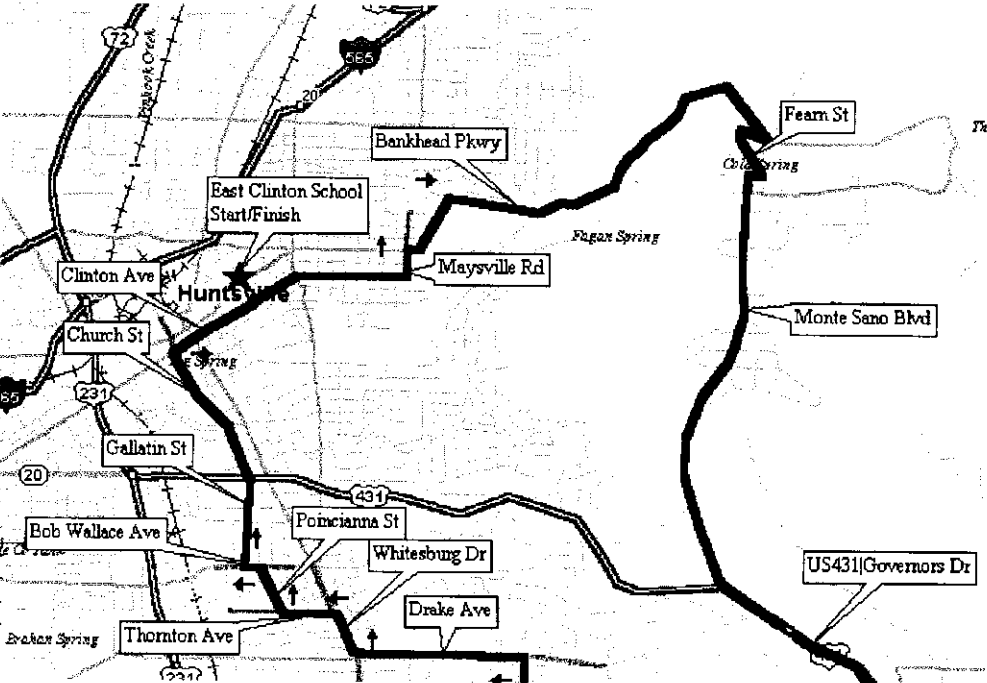

Mountain Mania Legend. (35 Miles)

Current Road/Street	Action	Next Road/Street	seg. mile	accum mile
Start: East Clinton School				
East Clinton School	left	Clinton Ave	0.0	0.0
Clinton Ave	left	Maysville Rd	0.8	0.8
Maysville Rd	right	Bankhead Pkwy	0.2	1.0
Bankhead Pkwy	right	Fearn St	2.7	3.7
Fearn St	right	Lookout Dr	0.7	4.4
Lookout Dr	left	Monte Sano Blvd	0.1	4.5
Monte Sano Blvd	left	US Hwy 431	2.5	7.0
US Hwy 431	right	Big Cove Rd	2.6	9.6
Big Cove Rd	straight	South Green Mt Rd	7.2	16.8
South Green Mountain Rd	straight	Shawdee Dr	1.9	18.7
Shawdee Dr	left	Green Mountain Rd	3.0	21.7
Green Mountain Rd	right	Bailey Cove Rd	1.8	23.5
Bailey Cove Rd	cross	Weatherly Rd	1.2	24.7
	cross	Willowbrook Dr	0.8	25.5
Bailey Cove Rd	name change	Carl T Jones	1.0	26.5
Carl T Jones	right	Garth Rd	1.2	27.7
Garth Rd	left	Drake Ave	1.6	29.3
Drake Ave	right	Whitesburg Dr	0.9	30.2
Whitesburg Dr	right	Thornton Ave	0.3	30.5
Thornton Ave	right	Poincianna St	0.3	30.8
Poincianna St	left	Bob Wallace Ave	0.3	31.1
Bob Wallace Ave	right	Gallatin St	0.1	31.2
Gallatin St	cross	Governor's Dr	0.5	31.7
	name change	Church St	0.5	32.2
Church St	right	Clinton Ave	0.3	32.5
Clinton Ave	left	East Clinton parking lot	0.7	33.2
Finish: East Clinton School				

**Mountain Mania
33 miles**

Downtown Huntsville