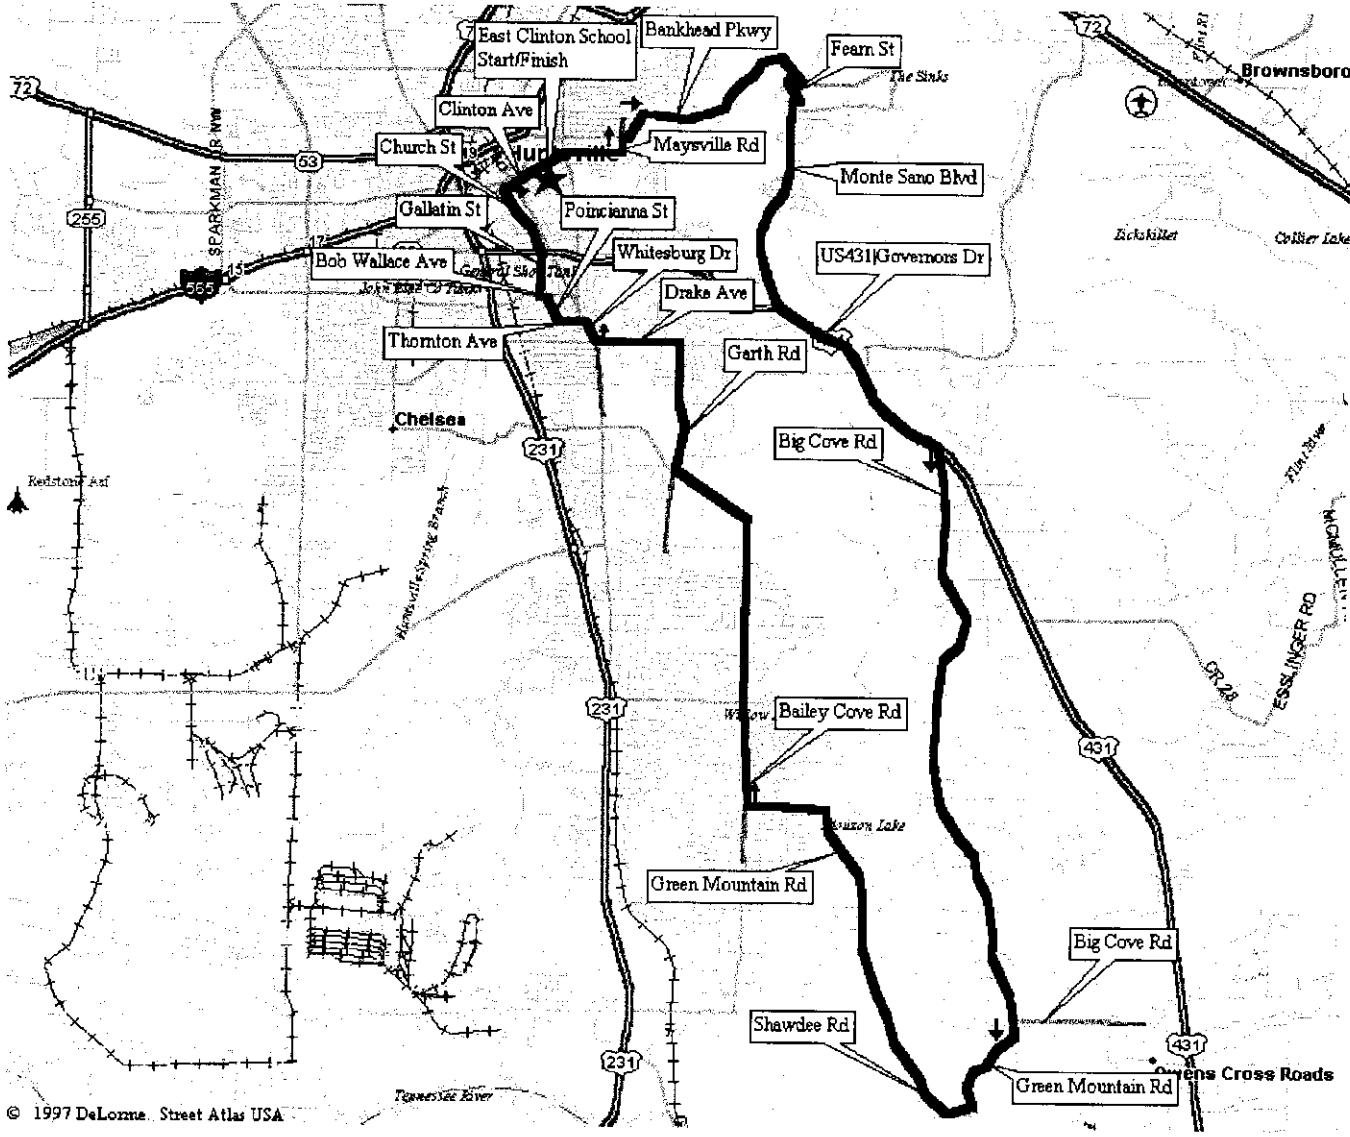

**Mountain Mania Legend. (35 Miles)**

<b>Current Road/Street</b>	<b>Action</b>	<b>Next Road/Street</b>	<b>seg. mile</b>	<b>accum mile</b>
<b>Start: East Clinton School</b>				
East Clinton School	left	Clinton Ave	0.0	0.0
Clinton Ave	left	Maysville Rd	0.8	0.8
Maysville Rd	right	Bankhead Pkwy	0.2	1.0
Bankhead Pkwy	right	Fearn St	2.7	3.7
Fearn St	right	Lookout Dr	0.7	4.4
Lookout Dr	left	Monte Sano Blvd	0.1	4.5
Monte Sano Blvd	left	US Hwy 431	2.5	7.0
US Hwy 431	right	Big Cove Rd	2.6	9.6
Big Cove Rd	straight	South Green Mt Rd	7.2	16.8
South Green Mountain Rd	straight	Shawdee Dr	1.9	18.7
Shawdee Dr	left	Green Mountain Rd	3.0	21.7
Green Mountain Rd	right	Bailey Cove Rd	1.8	23.5
Bailey Cove Rd	cross	Weatherly Rd	1.2	24.7
	cross	Willowbrook Dr	0.8	25.5
Bailey Cove Rd	name change	Carl T Jones	1.0	26.5
Carl T Jones	right	Garth Rd	1.2	27.7
Garth Rd	left	Drake Ave	1.6	29.3
Drake Ave	right	Whitesburg Dr	0.9	30.2
Whitesburg Dr	right	Thornton Ave	0.3	30.5
Thornton Ave	right	Poincianna St	0.3	30.8
Poincianna St	left	Bob Wallace Ave	0.3	31.1
Bob Wallace Ave	right	Gallatin St	0.1	31.2
Gallatin St	cross	Governor's Dr	0.5	31.7
	name change	Church St	0.5	32.2
Church St	right	Clinton Ave	0.3	32.5
Clinton Ave	left	East Clinton parking lot	0.7	33.2
<b>Finish: East Clinton School</b>				

**Mountain Mania**  
33 miles

**Downtown Huntsville**