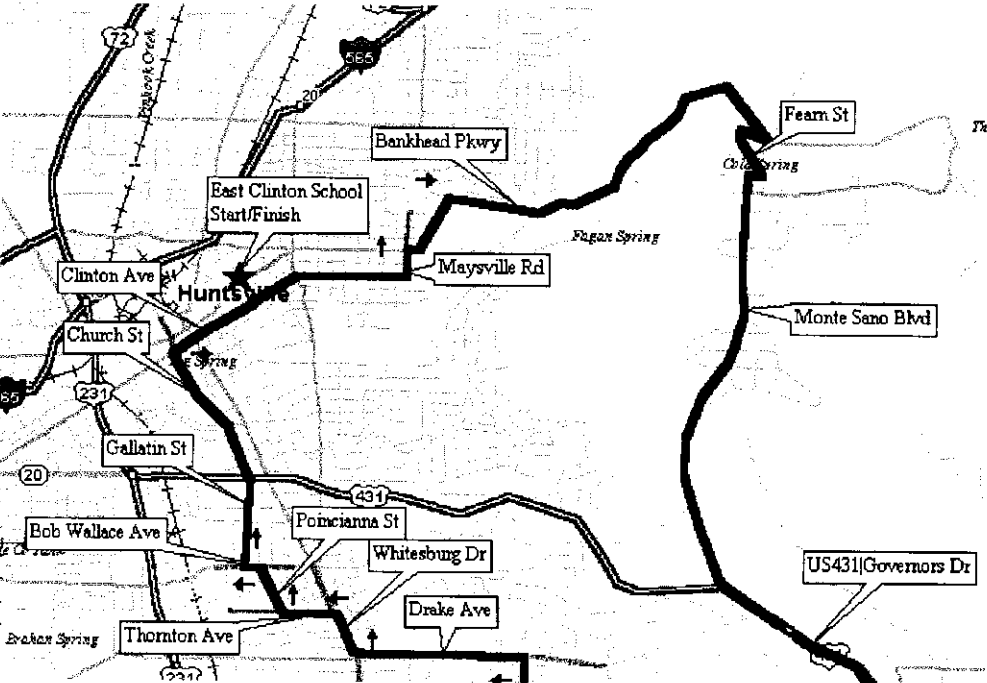

**Mountain Mania Legend. (35 Miles)**

<b>Current Road/Street</b>	<b>Action</b>	<b>Next Road/Street</b>	<b>seg. mile</b>	<b>accum mile</b>
<b>Start: East Clinton School</b>				
East Clinton School	left	Clinton Ave	0.0	0.0
Clinton Ave	left	Maysville Rd	0.8	0.8
Maysville Rd	right	Bankhead Pkwy	0.2	1.0
Bankhead Pkwy	right	Fearn St	2.7	3.7
Fearn St	right	Lookout Dr	0.7	4.4
Lookout Dr	left	Monte Sano Blvd	0.1	4.5
Monte Sano Blvd	left	US Hwy 431	2.5	7.0
US Hwy 431	right	Big Cove Rd	2.6	9.6
Big Cove Rd	straight	South Green Mt Rd	7.2	16.8
South Green Mountain Rd	straight	Shawdee Dr	1.9	18.7
Shawdee Dr	left	Green Mountain Rd	3.0	21.7
Green Mountain Rd	right	Bailey Cove Rd	1.8	23.5
Bailey Cove Rd	cross	Weatherly Rd	1.2	24.7
	cross	Willowbrook Dr	0.8	25.5
Bailey Cove Rd	name change	Carl T Jones	1.0	26.5
Carl T Jones	right	Garth Rd	1.2	27.7
Garth Rd	left	Drake Ave	1.6	29.3
Drake Ave	right	Whitesburg Dr	0.9	30.2
Whitesburg Dr	right	Thornton Ave	0.3	30.5
Thornton Ave	right	Poincianna St	0.3	30.8
Poincianna St	left	Bob Wallace Ave	0.3	31.1
Bob Wallace Ave	right	Gallatin St	0.1	31.2
Gallatin St	cross	Governor's Dr	0.5	31.7
	name change	Church St	0.5	32.2
Church St	right	Clinton Ave	0.3	32.5
Clinton Ave	left	East Clinton parking lot	0.7	33.2
<b>Finish: East Clinton School</b>				

**Mountain Mania**  
33 miles

**Downtown Huntsville**