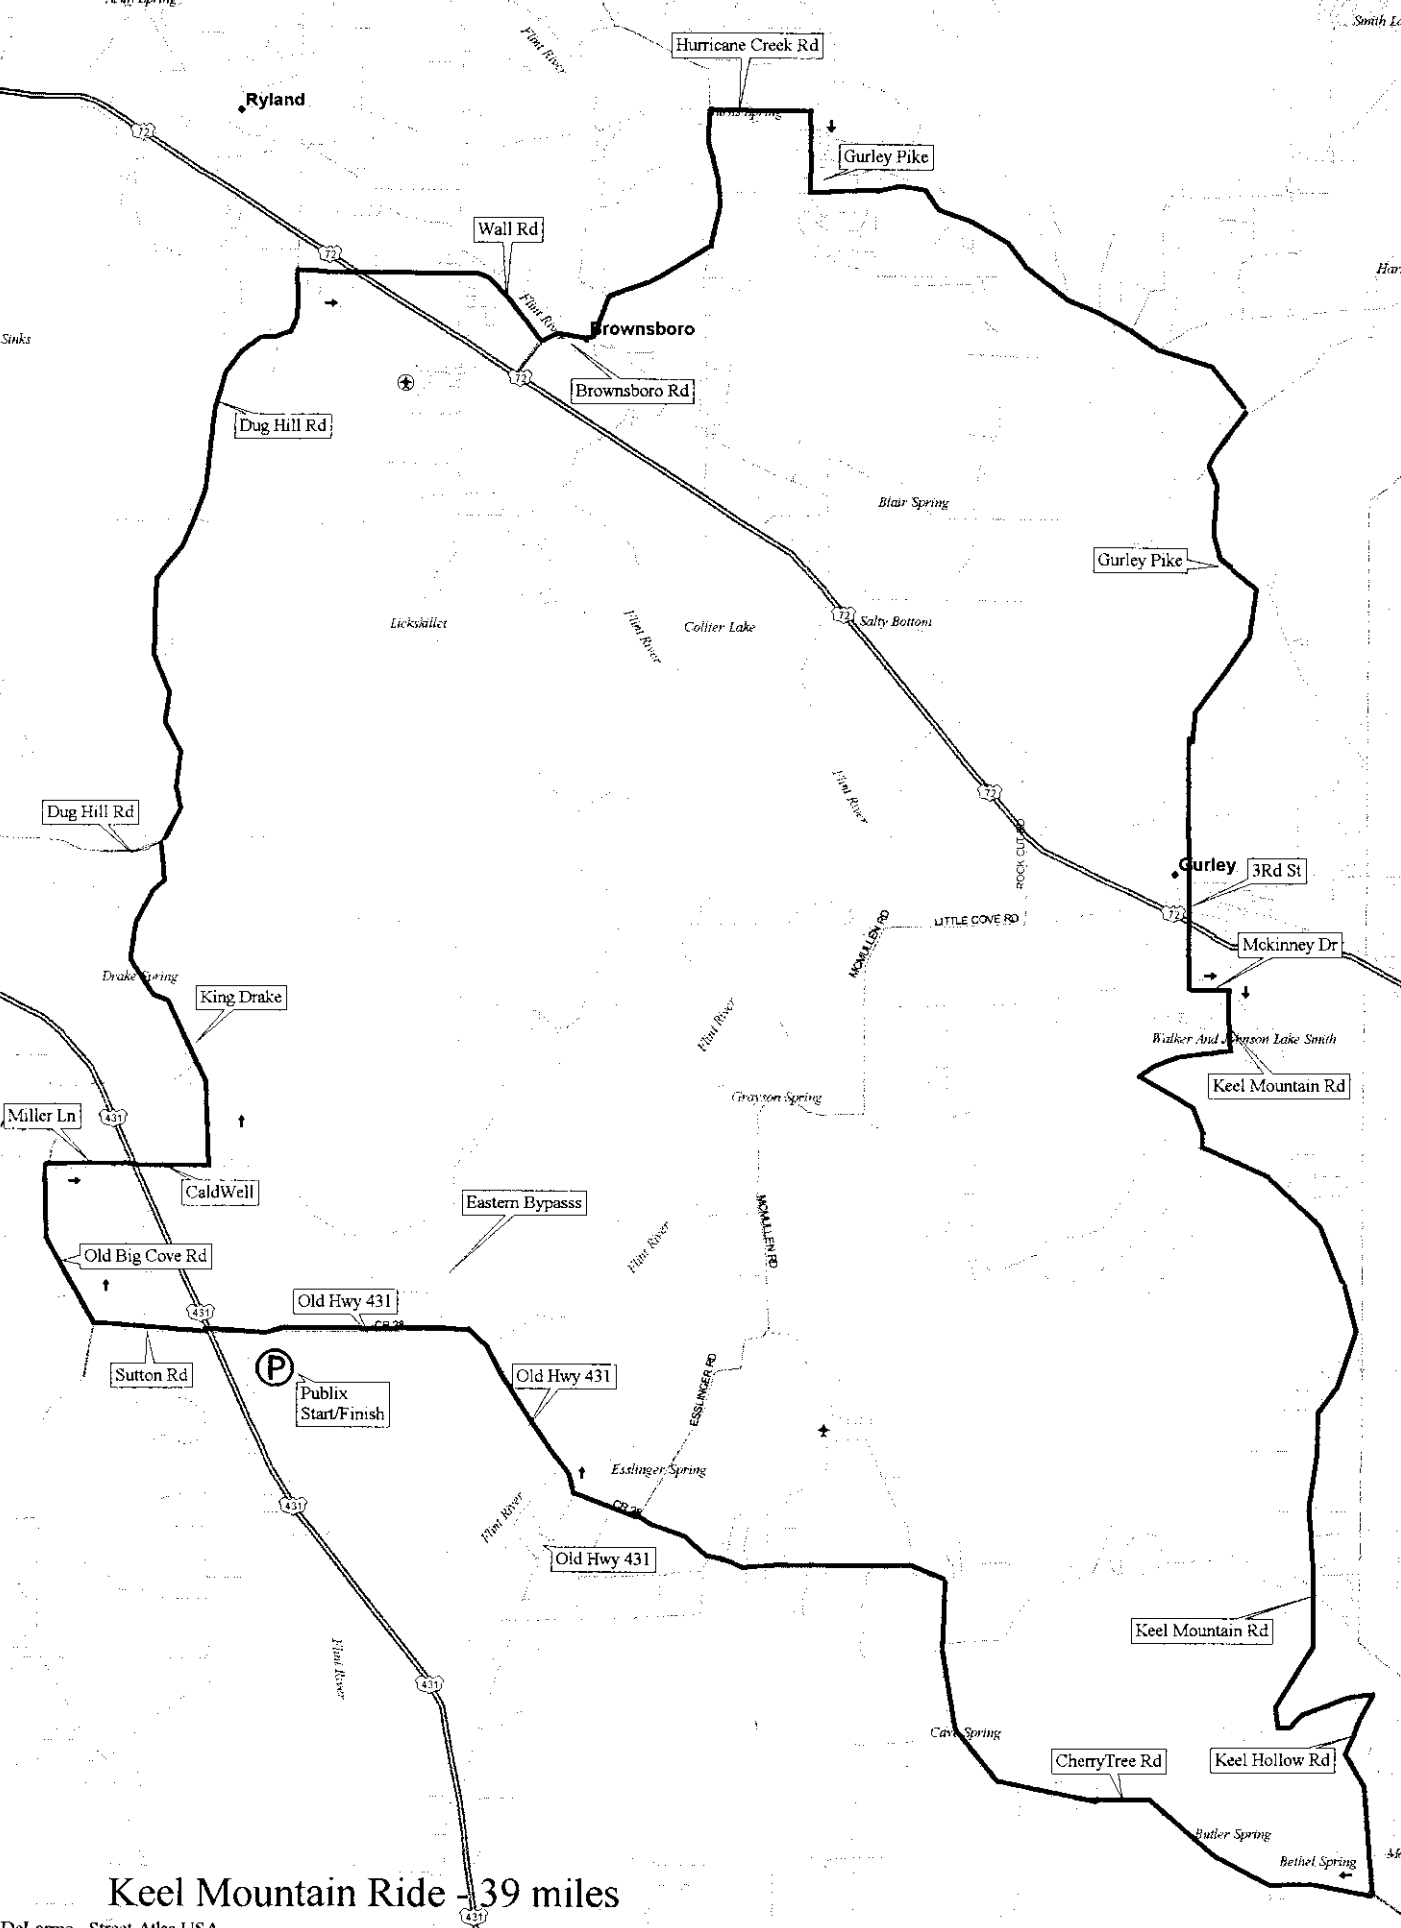

Keel Mountain Ride Legend. (39 Miles)

Current Road/Street	Action	Next Road/Street	seg. mile	accum mile
Start: Publix parking lot				
Publix parking lot	left	Old Hwy 431	0	0
Old Hwy 431	cross	Hwy 431	0.1	0.1
	name change	Sutton Rd	0	0.1
Sutton Rd	right	Old Big Cove Rd	0.7	0.8
Old Big Cove Rd	right	Miller Ln	1.2	2
Miller Ln	cross	Hwy 431	0.5	2.5
	name change	Caldwell	0	2.5
Caldwell	left	King Drake	0.4	2.9
King Drake	right	Dug Hill	2.3	5.2
Dug Hill	right	Wall Rd	4	9.2
Wall Rd	cross	Hwy 72	0.4	9.6
	left	Brownsboro Rd	1.4	11
Brownsboro Rd	right	Hurricane Creek Rd	2.1	13.1
Hurricane Creek Rd	right	Gurley Pike	0.7	13.8
Gurley Pike	straight	3d Street	7.1	20.9
3d Street	cross	Hwy 72	0.2	21.1
	left	McKinney	0.4	21.5
McKinney Dr	right	Keel Mountain Rd	0.2	21.7
Keel Mountain Rd	rest	Top of Keel Mountain	1.6	23.3
	name change	Keel Hollow Rd		?
Keel Hollow Rd	right	Cherry Tree Rd	29.7	29.7
Cherry Tree Rd	right	Old Hwy 431	6.4	36.1
Old Hwy 431	merge, go left	Eastern Bypass	1.3	37.4
	left	Publix parking lot	1.5	38.9
Finish: Publix parking lot				38.9

Keel Mountain Ride - 39 miles