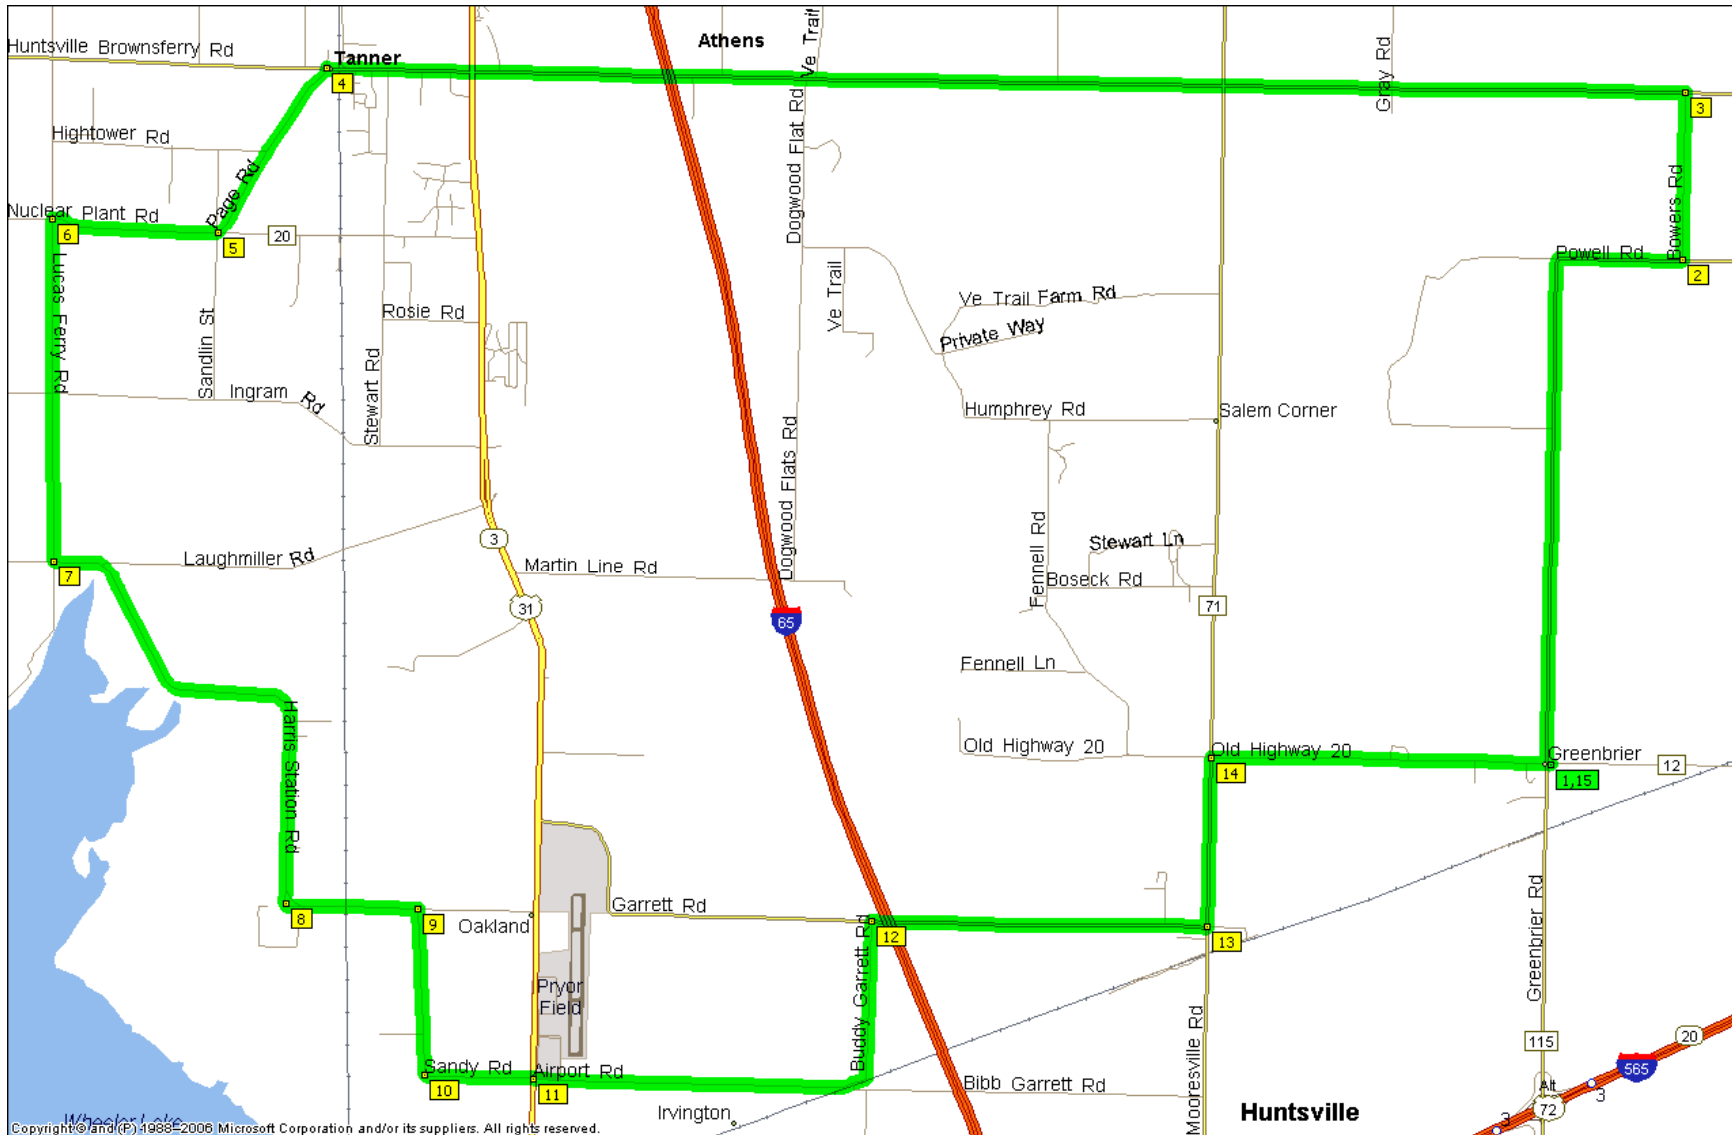

Greenbrier Ride-to-Eat 31 Ride

Greenbrier Ride-to-Eat 31 Ride

Mile	Instruction
0.0	Depart on Old Highway 20 (West)
0.1	Turn RIGHT (North) onto Powell Rd
3.8	Turn LEFT (North) onto Bowers Rd
4.8	Turn LEFT (West) onto Huntsville Brownsferry Rd
13.0	Turn LEFT (South) onto Page Rd
14.2	Turn RIGHT (West) onto Nuclear Plant Rd
15.2	REST STOP
15.2	Turn LEFT (South) onto Lucas Ferry Rd
17.2	Turn LEFT (East) onto Harris Station Rd
21.1	Turn RIGHT (South) onto Sandy Rd
22.8	Continue STRAIGHT on Airport Rd
24.7	Road name changes to Buddy Garrett Rd
25.7	Turn RIGHT (East) onto Garrett Rd
27.7	Turn LEFT (North) onto Mooresville Rd
28.8	Turn RIGHT (East) onto Old Highway 20
30.8	Arrive Greenbrier Restaurant