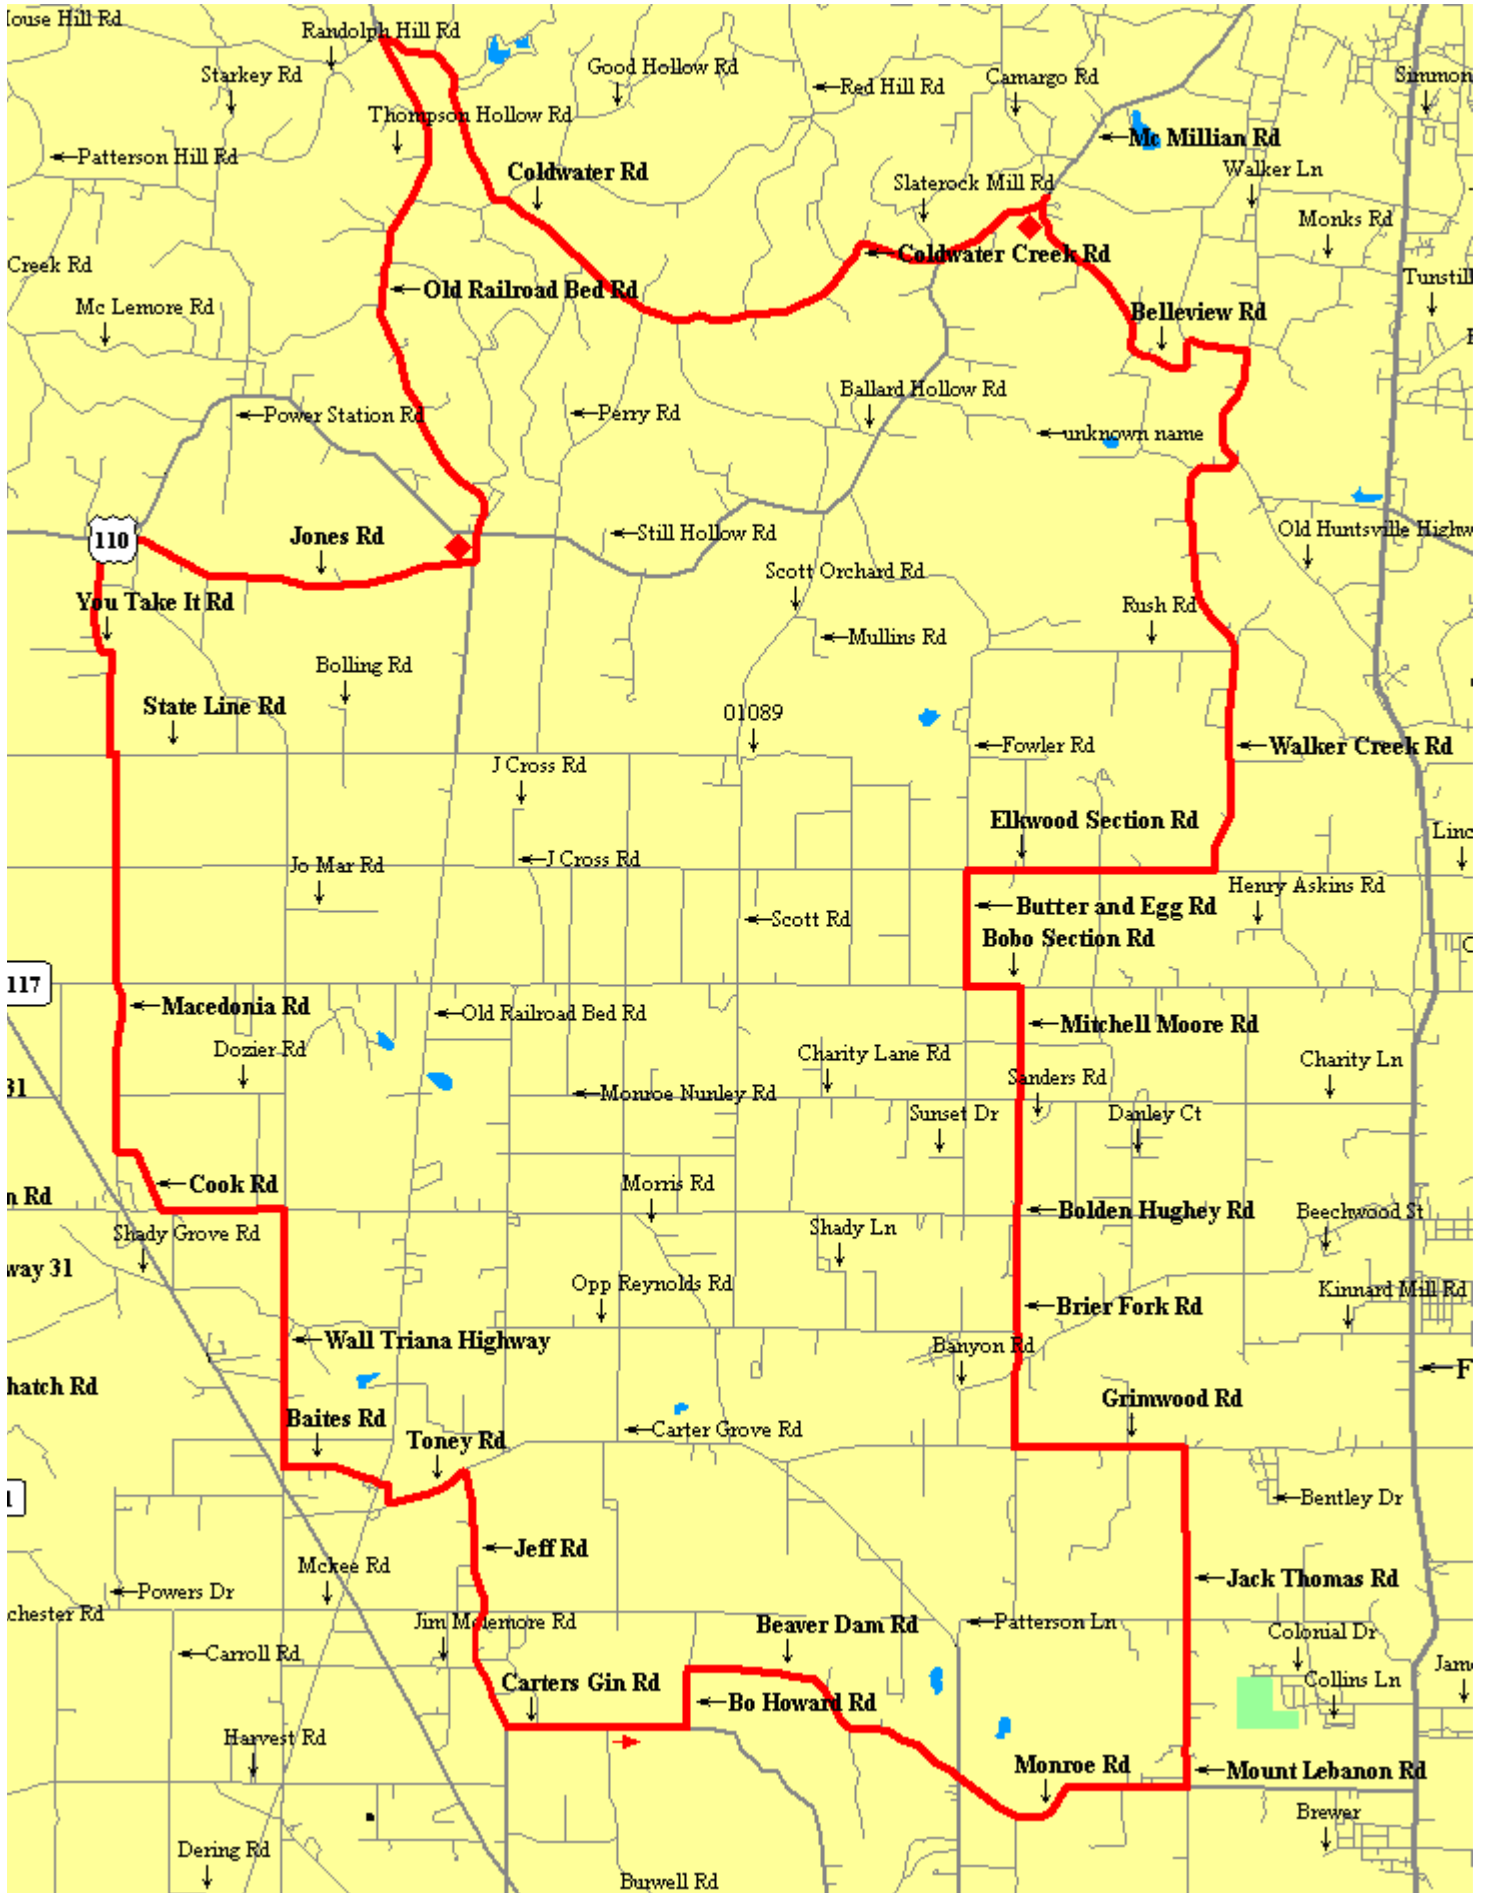

# Coldwater Variation

## Coldwater Variation

Directions	Go	Odometer
Start at Sparkman Middle School		
1. East on Carters Gin Rd	1.6 miles	0
2. Turn left on Bo Howard Rd	0.5 miles	1.6
3. Turn right on Beaver Dam Rd	2.8 miles	2.1
4. Straight on Monroe Rd.	2.3 miles	4.9
5. Turn left on Mount Lebanon Rd.	1.5 miles	7.2
6. Straight on Jack Thomas Rd.	1.5 miles	8.7
7. Turn left on Grimwood Rd.	1.5 miles	10.2
8. Straight on Murphy Hill Rd.	0.7 miles	11.7
9. Straight on Banyon Rd.	0.1 miles	12.4
10. Bear left on Brier Fork Rd.	1.3 miles	12.5
11. Straight on Bolden Hughey Rd.	1 miles	13.8
12. Straight on Mitchell Moore Rd.	1 miles	14.8
13. Turn left on Bobo Section Rd.	0.5 miles	15.8
14. Turn right on Butter and Egg Rd.	1 miles	16.3
15. Turn right on Elkwood Section Rd.	2.2 miles	17.3
16. Turn left on Edgar Gooch Rd.	1 miles	19.5
17. Bear left on Walker Creek Rd.	3.1 miles	20.5
18. Bear left on Old Huntsville Highway	1.1 miles	23.6
19. Turn left on Belleview Rd.	2.9 miles	24.7
20. Rest Stop on 110		27.6
20. Turn Left on 110	1 miles	27.6
21. Bear right on Coldwater Creek Rd.	3.7 miles	28.6
22. Straight on Coldwater Rd.	0.9 miles	32.3
23. Bear left on Poor House Rd.	0.1 miles	33.2
24. Turn right on Coldwater Rd.	2 miles	33.3
25. Hard left on Old Railroad Bed Rd.	5.1 miles	35.3
26. Rest Stop - Taft		40.4
27. Turn right on Jones Rd.	3.2 miles	40.4
28. Straight on 110	0.2 miles	40.7
29. Turn left on You Take It Rd.	2 miles	43.9
30. Turn left on State Line Rd.	0.1 miles	44.1
31. Turn right on Macedonia Rd.	3.5 miles	46.1
32. Turn left on Cook Rd.	0.7 miles	46.2
33. Bear left on Ready Section Rd.	1.1 miles	49.7
34. Turn right on Wall Triana Highway	2.3 miles	50.4
35. Turn left on Baites Rd.	0.9 miles	51.5
36. Straight on Baites Rd.	0.3 miles	53.8
37. Turn left on Toney Rd.	0.7 miles	54.5
38. Turn right on Jeff Rd.	2.2 miles	55.8
39. Arrive at Sparkman Middle School		58