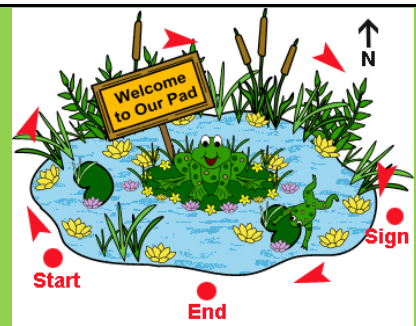

Around the Pond

Scavenger Hunt

Level 1

- Start in the Aquatic Demonstration Area at the "Do not feed the animals" sign, go around the pond clock-wise and end at the Water Cycle sign.
- Mark off items as you **see** them.
- Stay on the walkway or deck as you hunt!
- Have fun!

1. Pond Water

7. Bird

2. Tree Bark

8. Flower

3. Butterfly

9. Tall Grass

4. Fern

10. Creek

5. Turtle - from the dock area

11. Trees growing in the Pond

6. Baby alligator - from the dock area

12. Pine Cone

Florida Botanical Gardens
Foundation
12520 Ulmerton Road,
Largo FL 33774

Bonus: Picture of a toothbrush on the wooden sign shown.