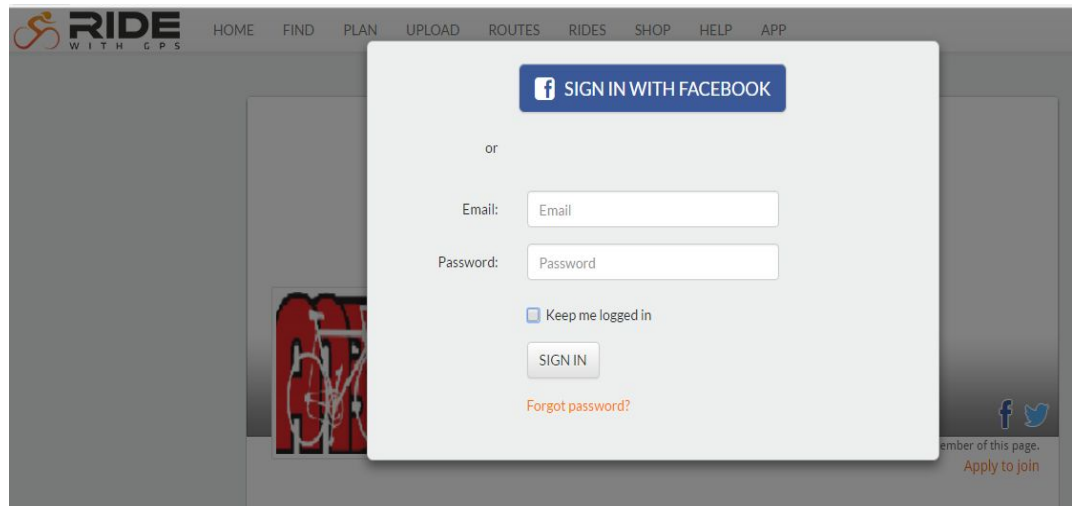

2. Join AABTS on RwGPS

- a. Click [‘Click to join AABTS on RwGPS’](#)

- ABOUT AABTS-
- CLUB BUSINESS
- SAFETY
- ONE HELLUVA RIDE!
- NEWSLETTERS
- RIDE CALENDAR AND EVENTS-
- PHOTOS
- BIKE ROUTE LIBRARY
- ARCHIVE
- JOIN AABTS NOW
- FORUM
- LINKS
- CLUB MILEAGE 2016-
- MEMBER LOG IN

Road Bike Route Library

- Ride with GPS account setup
  - Click here to set up Ride with GPS Account
    Click here to setup Ride with GPS Account
  - Click to join AABTS on RwGPS
    Already a member of RwGPS? Click here. Sign in. Click 'Apply to Join' to join AABTS on RwGPS.

- b. Sign in on [RwGPS](#)

- c. Click [‘Apply to Join’](#)