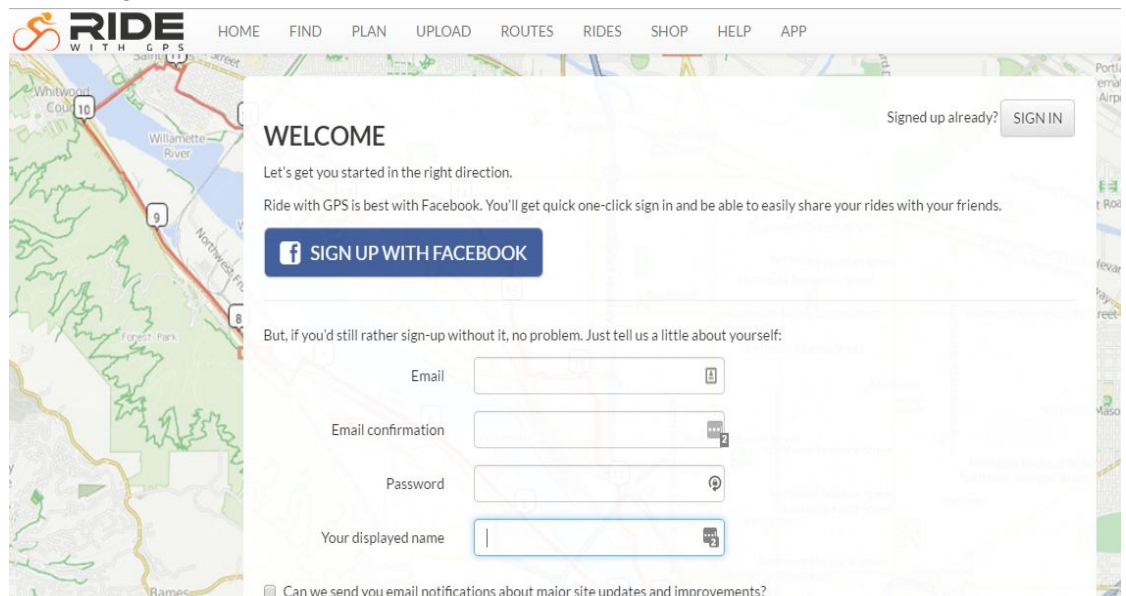

Ride with GPS setup

1. Account setup

- a. Click ['Bike Route Library'](#) on AABTS web site

- b. If you do not have an account on Ride with GPS Click the first link

Road Bike Route Library

- Ride with GPS account setup
 - [Click here to set up Ride with GPS Account](#)
Click here to setup Ride with GPS Account
 - Click to join AABTS on RwgPS
Already a member of RwgPS? Click here. Sign in. Click 'Apply to Join' to join AABTS on RwgPS.
- Ann Arbor Routes

- c. Follow signup process on RwgGPS

2. Join AABTS on RwGPS

- a. Click [‘Click to join AABTS on RwGPS’](#)

- ABOUT AABTS-
- CLUB BUSINESS
- SAFETY
- ONE HELLUVA RIDE!
- NEWSLETTERS
- RIDE CALENDAR AND EVENTS-
- PHOTOS
- BIKE ROUTE LIBRARY
- ARCHIVE
- JOIN AABTS NOW
- FORUM
- LINKS
- CLUB MILEAGE 2016-
- MEMBER LOG IN

- b. Sign in on [RwGPS](#)

- c. Click [‘Apply to Join’](#)

- i. A notice will be sent to approve you to the group.