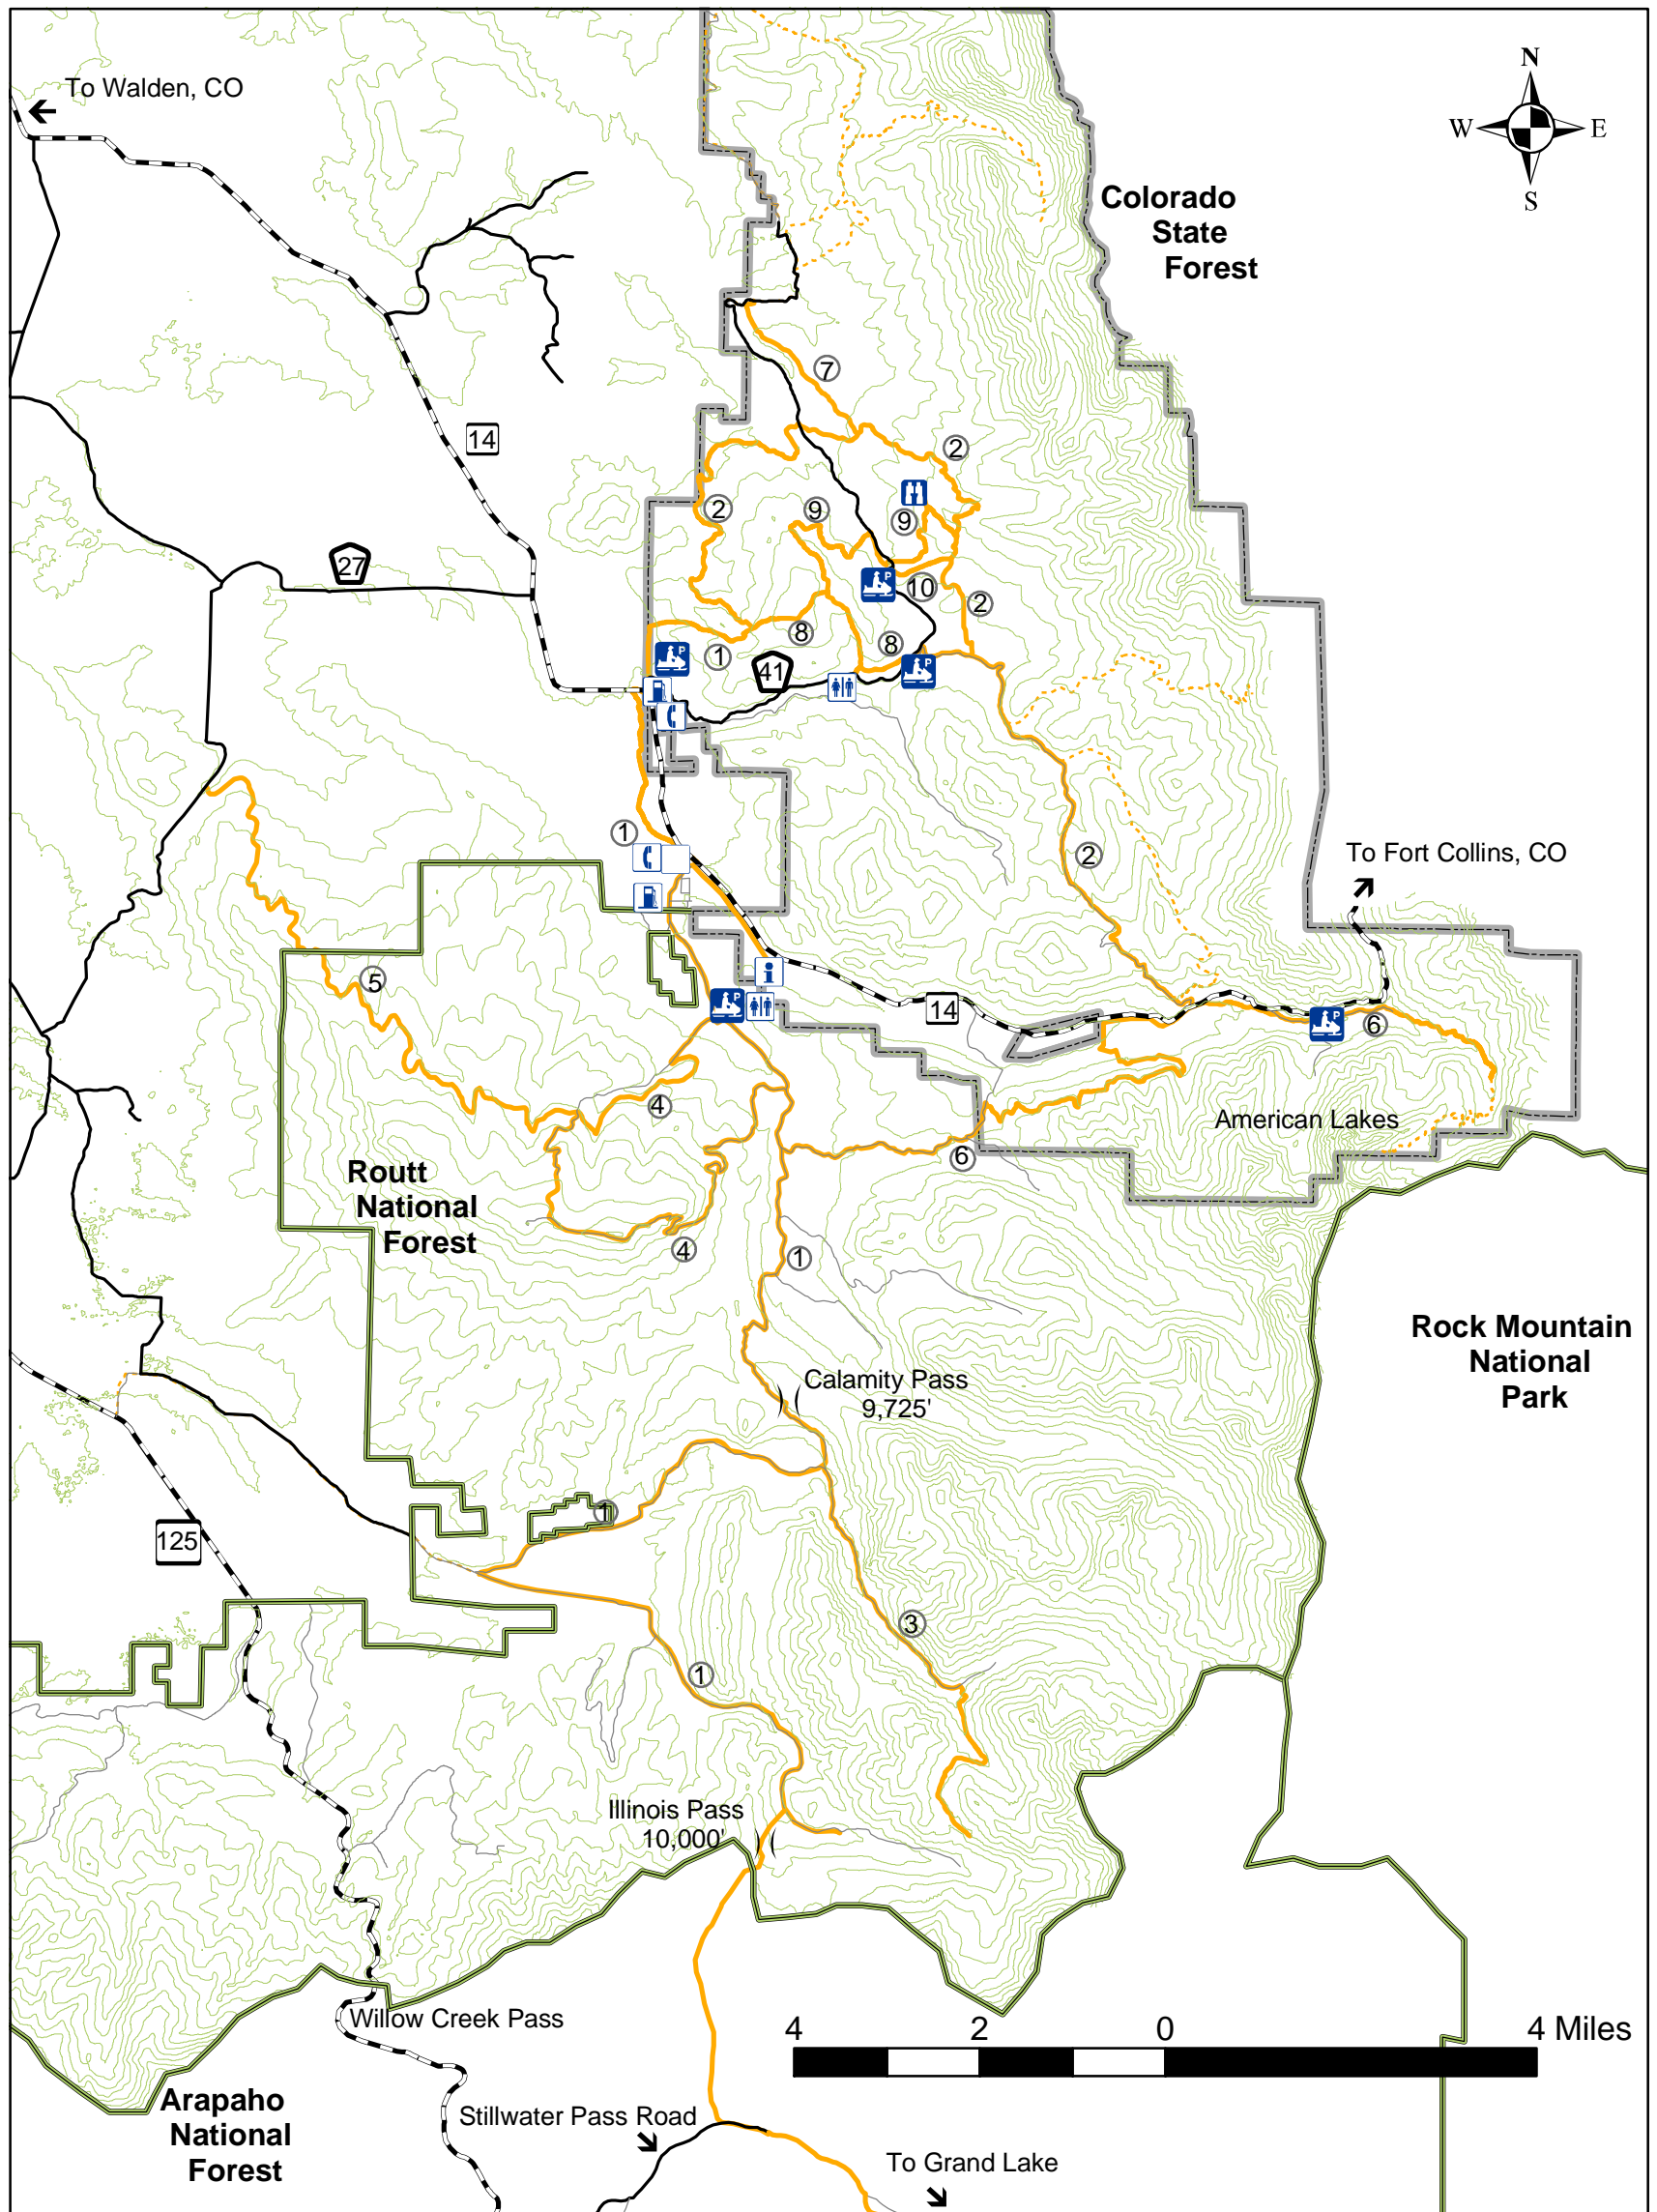

North Park Groomed Snowmobile Trails

<ul style="list-style-type: none"> - - - - - Ungroomed Trails — Groomed Trails — Secondary Roads - - - - - State Highway — County Roads 	<p style="text-align: center;">Numbered Trail Key</p> <ul style="list-style-type: none"> ① Gould-Calamity Pass- Illinois Pass ② Custer Draw - Bockman ③ Jack Creek ④ Tower Loop ⑤ Owl Mountain 	<ul style="list-style-type: none"> ⑥ Silver Creek/Seven Utes - American Lakes ⑦ North Canadian ⑧ Bull Mountain ⑨ South Canadian ⑩ Ruby Jewel 	<ul style="list-style-type: none"> Public Phone Moose Visitor Center Scenic Vista Restaurant Gas Snowmobile Parking
--	---	---	---