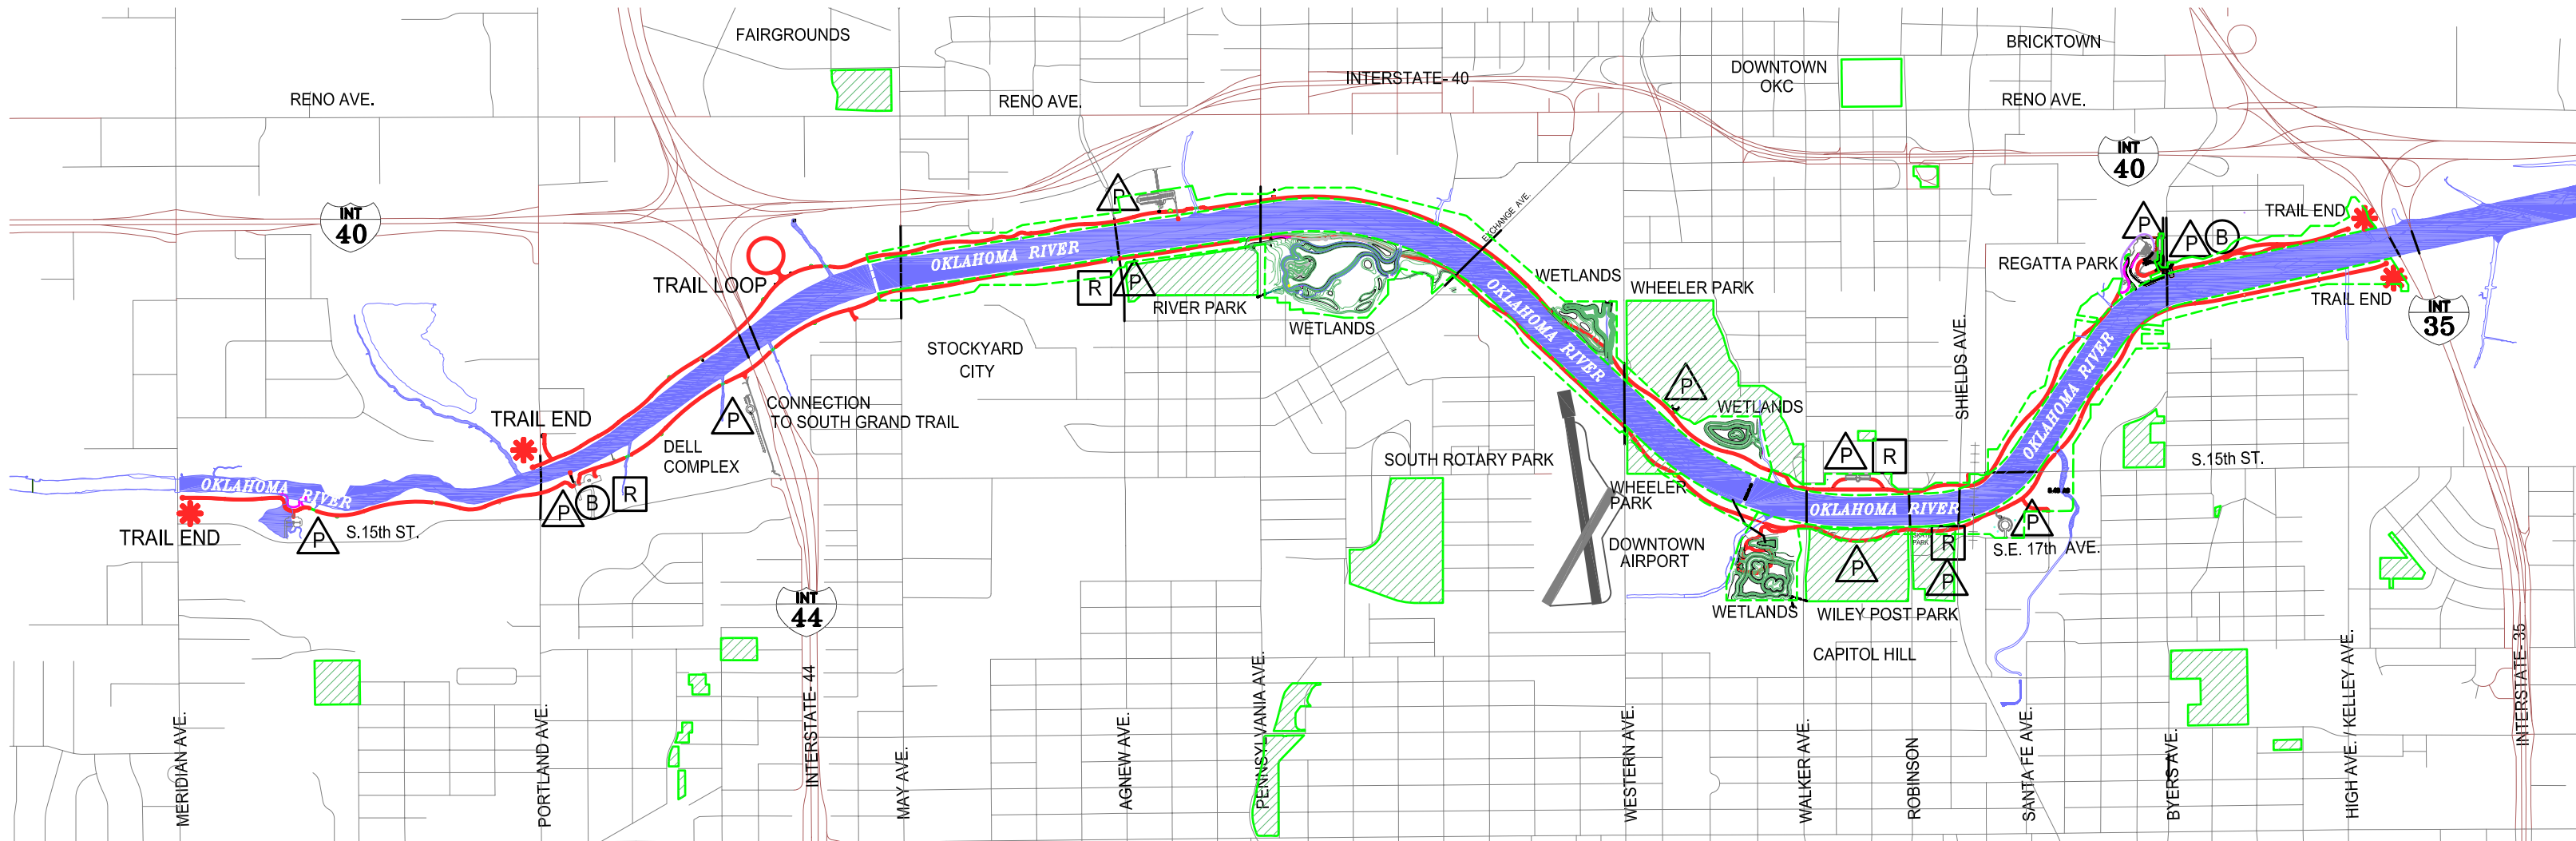

OKLAHOMA RIVER TRAILS

LEGEND

TOTAL TRAIL LENGTH NORTH OF THE RIVER - 6 MILES

TOTAL TRAIL LENGTH SOUTH OF THE RIVER - 7 MILES

TRAIL SURFACE - ASPHALT

   MULTI-USE TRAILS: 12' WIDE, WALKING, BIKING, IN-LINE SKATING

 PARKING

 BOAT RAMP

 PORTABLE TOILET