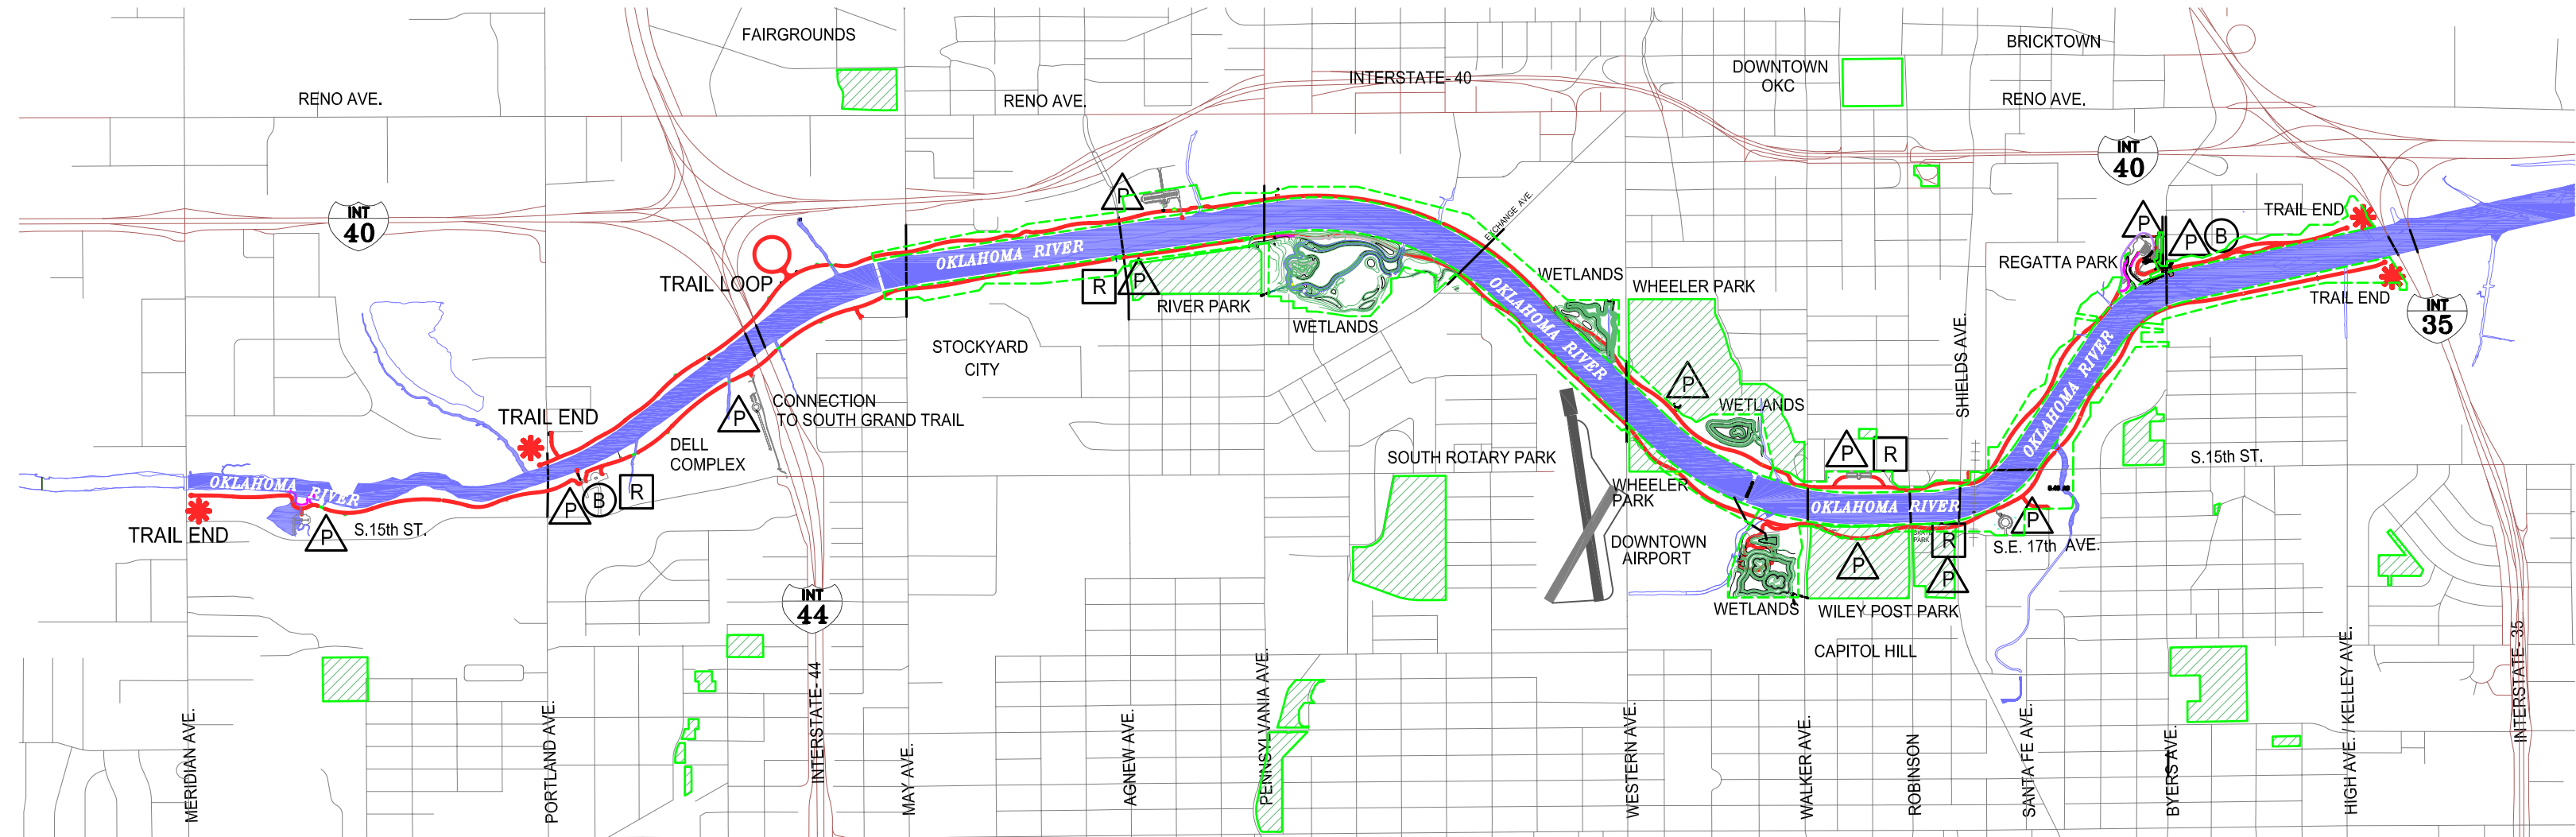

OKLAHOMA RIVER TRAILS

LEGEND

TOTAL TRAIL LENGTH NORTH OF THE RIVER - 6 MILES

TOTAL TRAIL LENGTH SOUTH OF THE RIVER - 7 MILES

TRAIL SURFACE - ASPHALT

   MULTI-USE TRAILS: 12' WIDE, WALKING, BIKING, IN-LINE SKATING

 PARKING

 BOAT RAMP

 PORTABLE TOILET