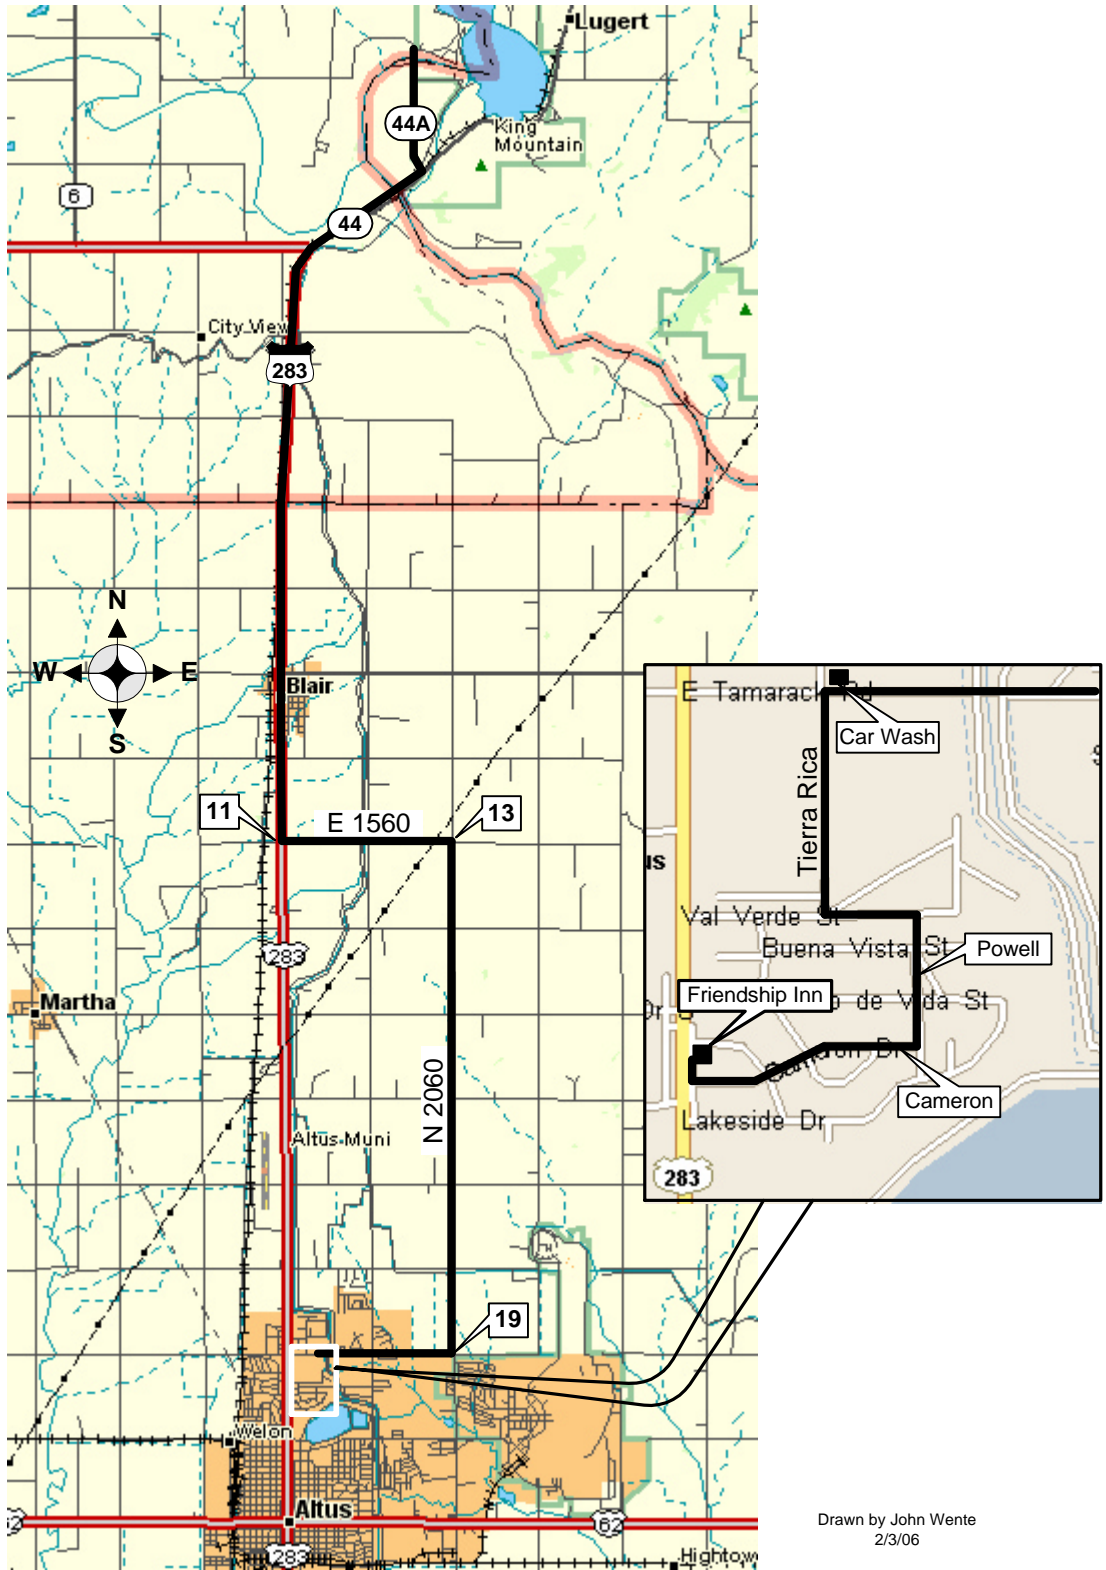

OBS May Getaway 2006
Sunday, May 14
 Start time 8:00 AM
 Distance: Approx. 44 mi.

Drawn by John Wente
2/3/06

NOTICE: This tour uses public highways and each person is responsible for his/her own safety, welfare and actions. There will be no police escort, no guarded intersections and no official sag support or support vehicles. This map is provided courtesy of Oklahoma Bicycle Society, which assumes no responsibility for the accuracy, safety or suitability of the route indicated.