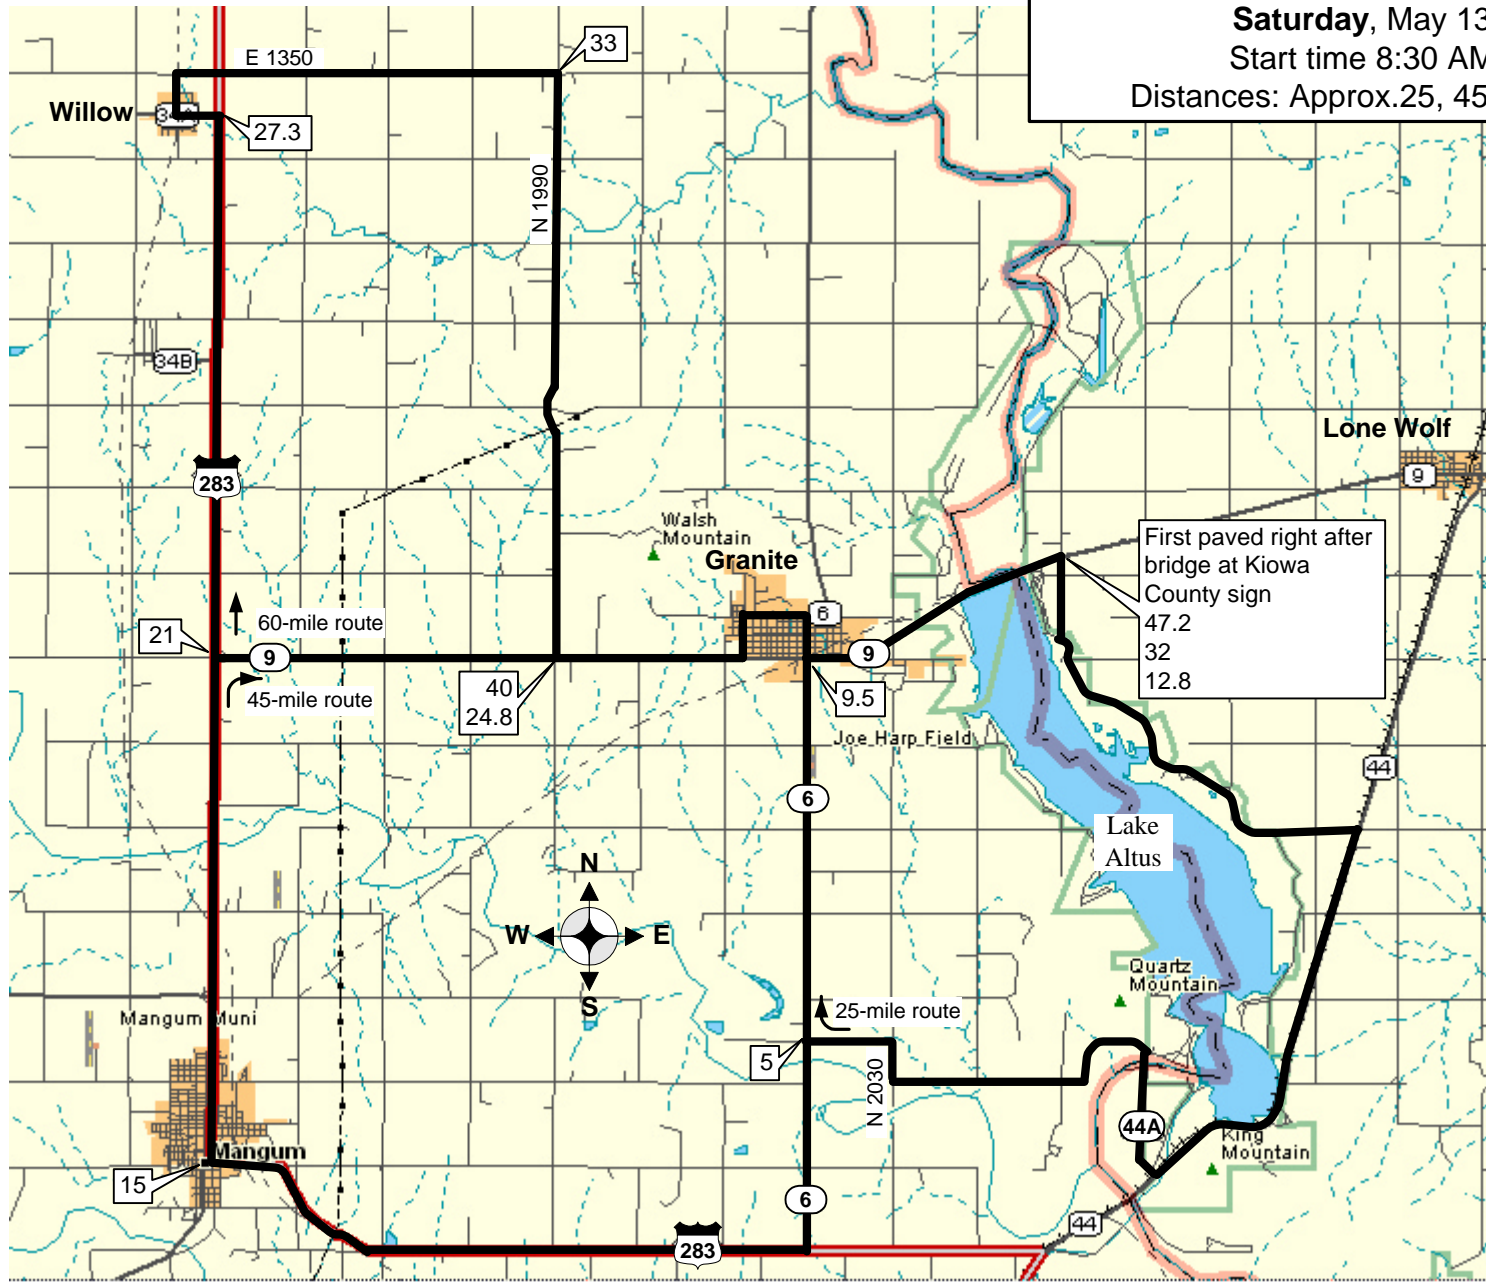

OBS May Getaway 2006

Saturday, May 13

Start time 8:30 AM

Distances: Approx. 25, 45, 60 mi.

NOTICE: This tour uses public highways and each person is responsible for his/her own safety, welfare and actions. There will be no police escort, no guarded intersections and no official sag support or support vehicles. This map is provided courtesy of Oklahoma Bicycle Society, which assumes no responsibility for the accuracy, safety or suitability of the route indicated.