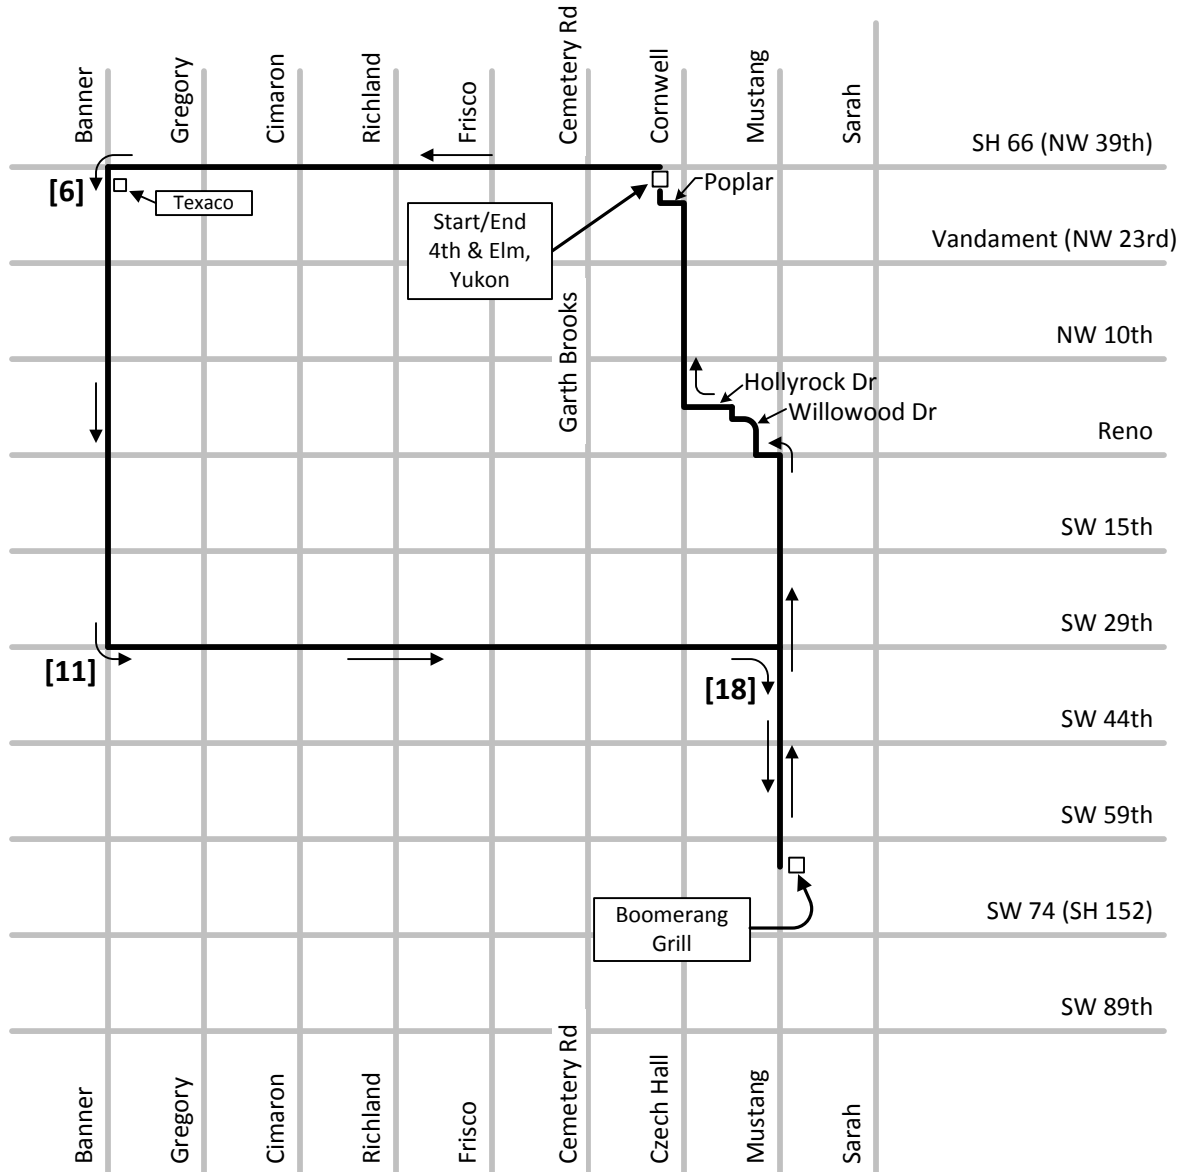

Yukon-Banner-Mustang Route

Distance: Approx. 30 mi.

[11] = approx. cumulative distance from start

Updated by John Wente
11/4/2014

NOTICE: This route uses public streets and roads and each person is responsible for his/her own safety, welfare and actions. This map is provided courtesy of Oklahoma Bicycle Society, which assumes no responsibility for the accuracy, safety or suitability of the route indicated.