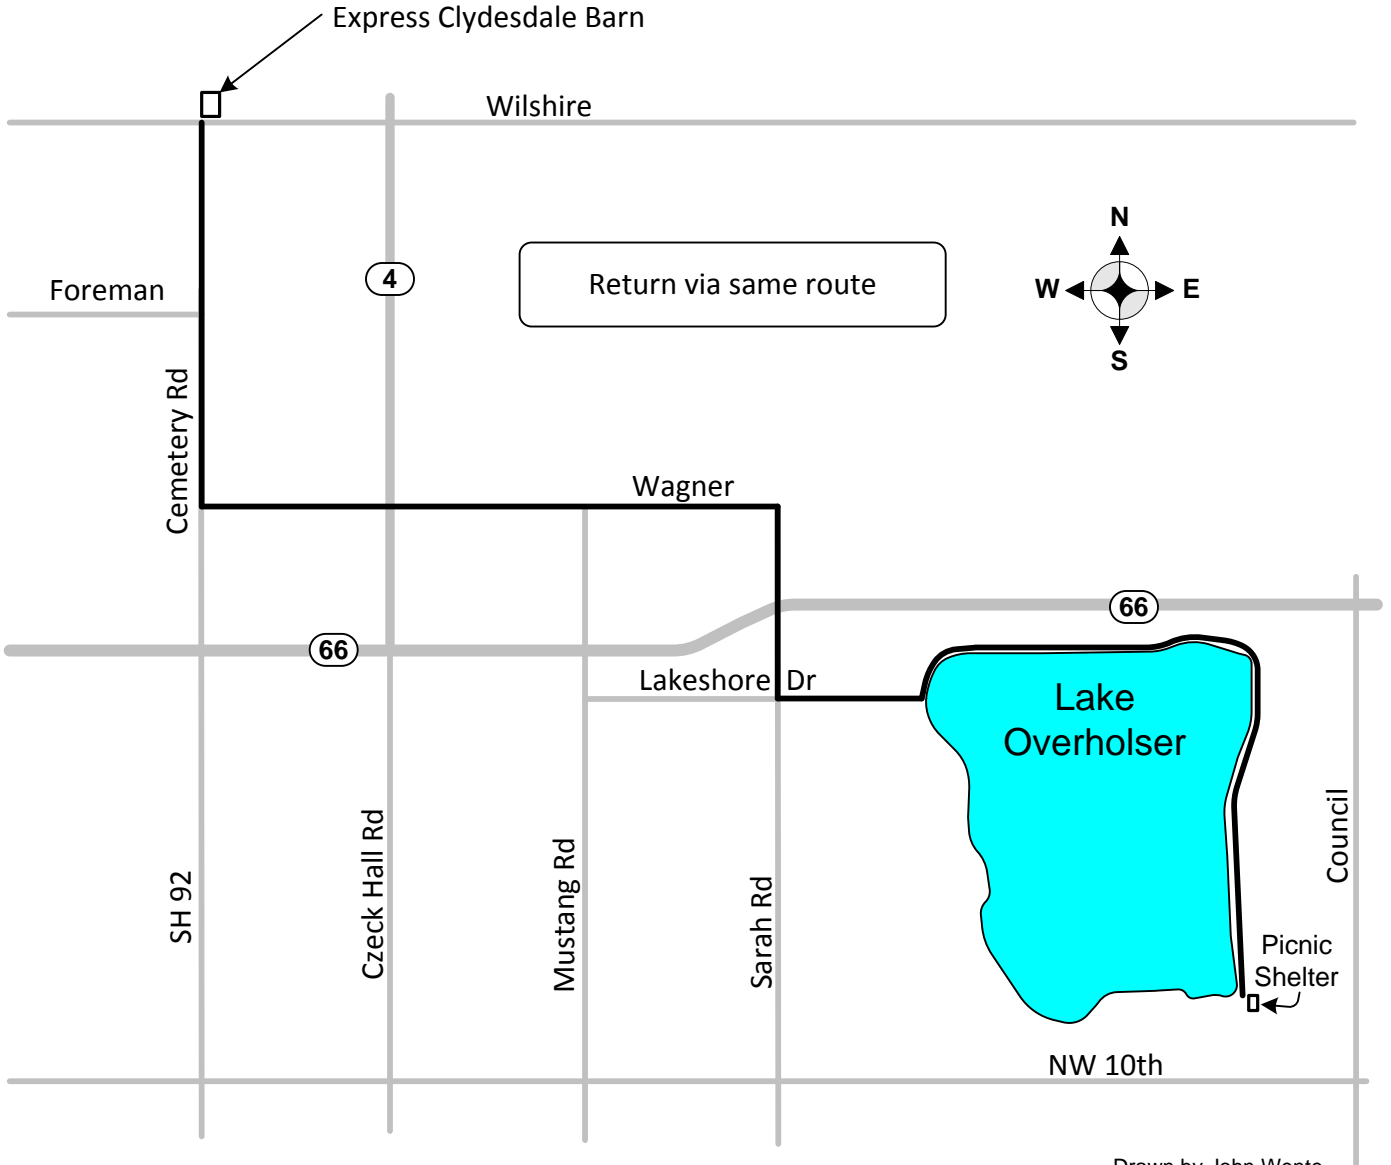

# Lake Overholser - Express Clydesdale Barn

Total distance: About 20 miles

Drawn by John Wente  
4/3/2003

NOTICE: This route uses public streets and roads and each person is responsible for his/her own safety, welfare and actions. This map is provided courtesy of Oklahoma Bicycle Society, which assumes no responsibility for the accuracy, safety or suitability of the route indicated.