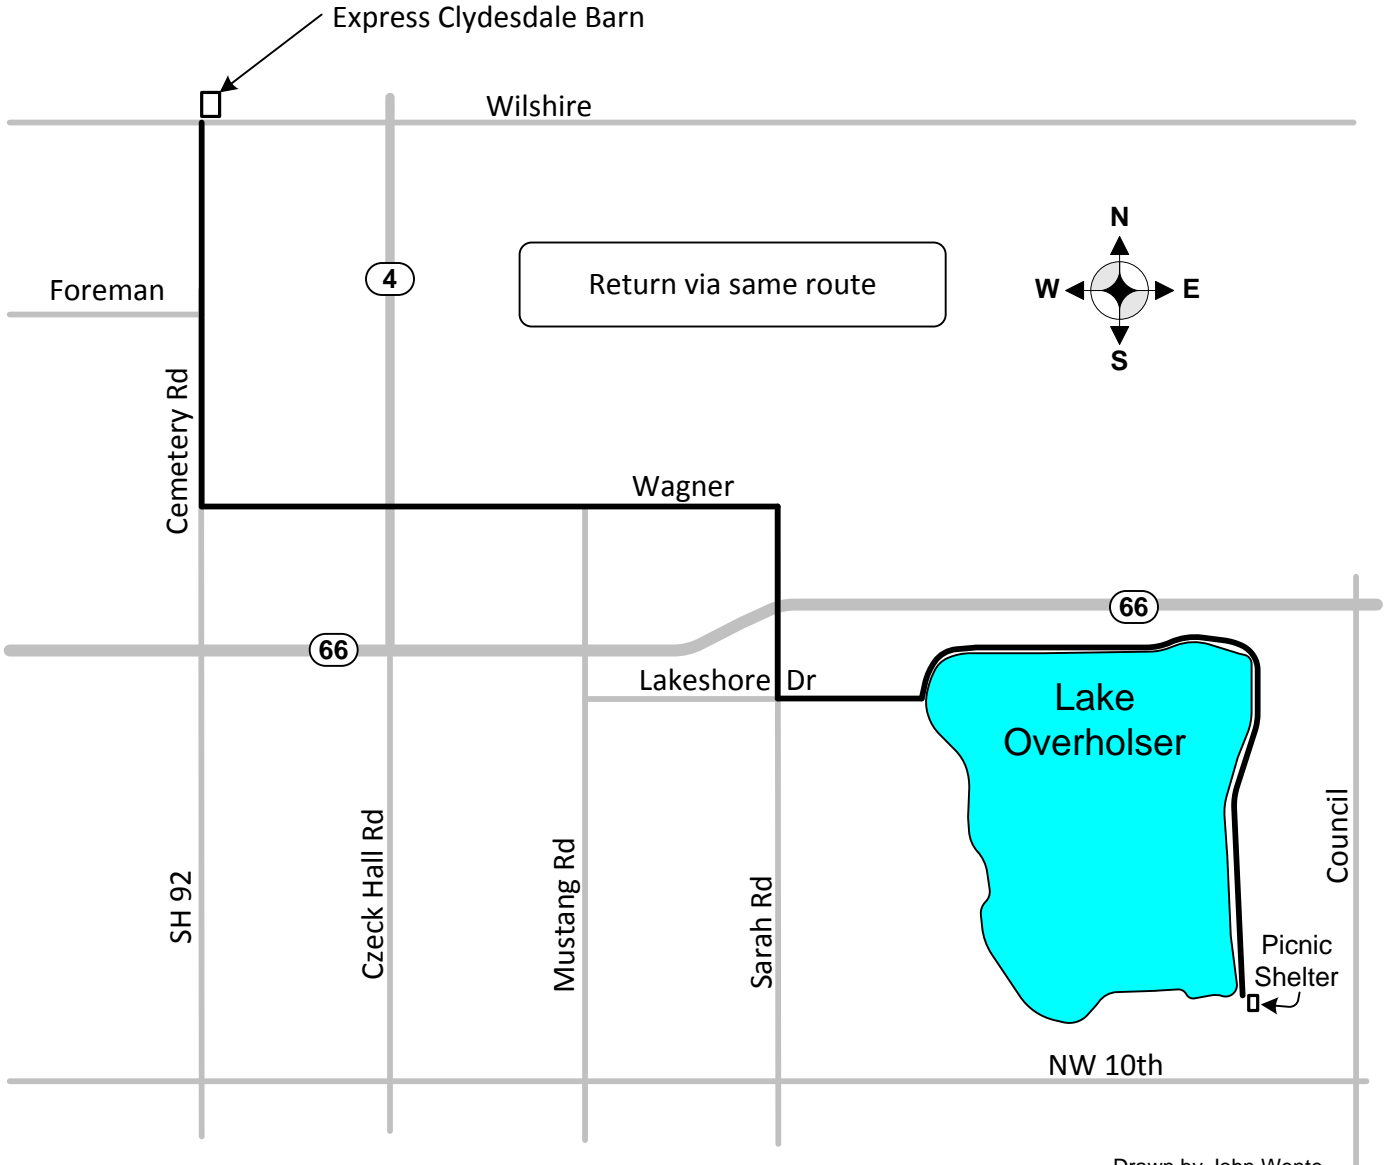

Lake Overholser - Express Clydesdale Barn

Total distance: About 20 miles

Drawn by John Wente
4/3/2003

NOTICE: This route uses public streets and roads and each person is responsible for his/her own safety, welfare and actions. This map is provided courtesy of Oklahoma Bicycle Society, which assumes no responsibility for the accuracy, safety or suitability of the route indicated.