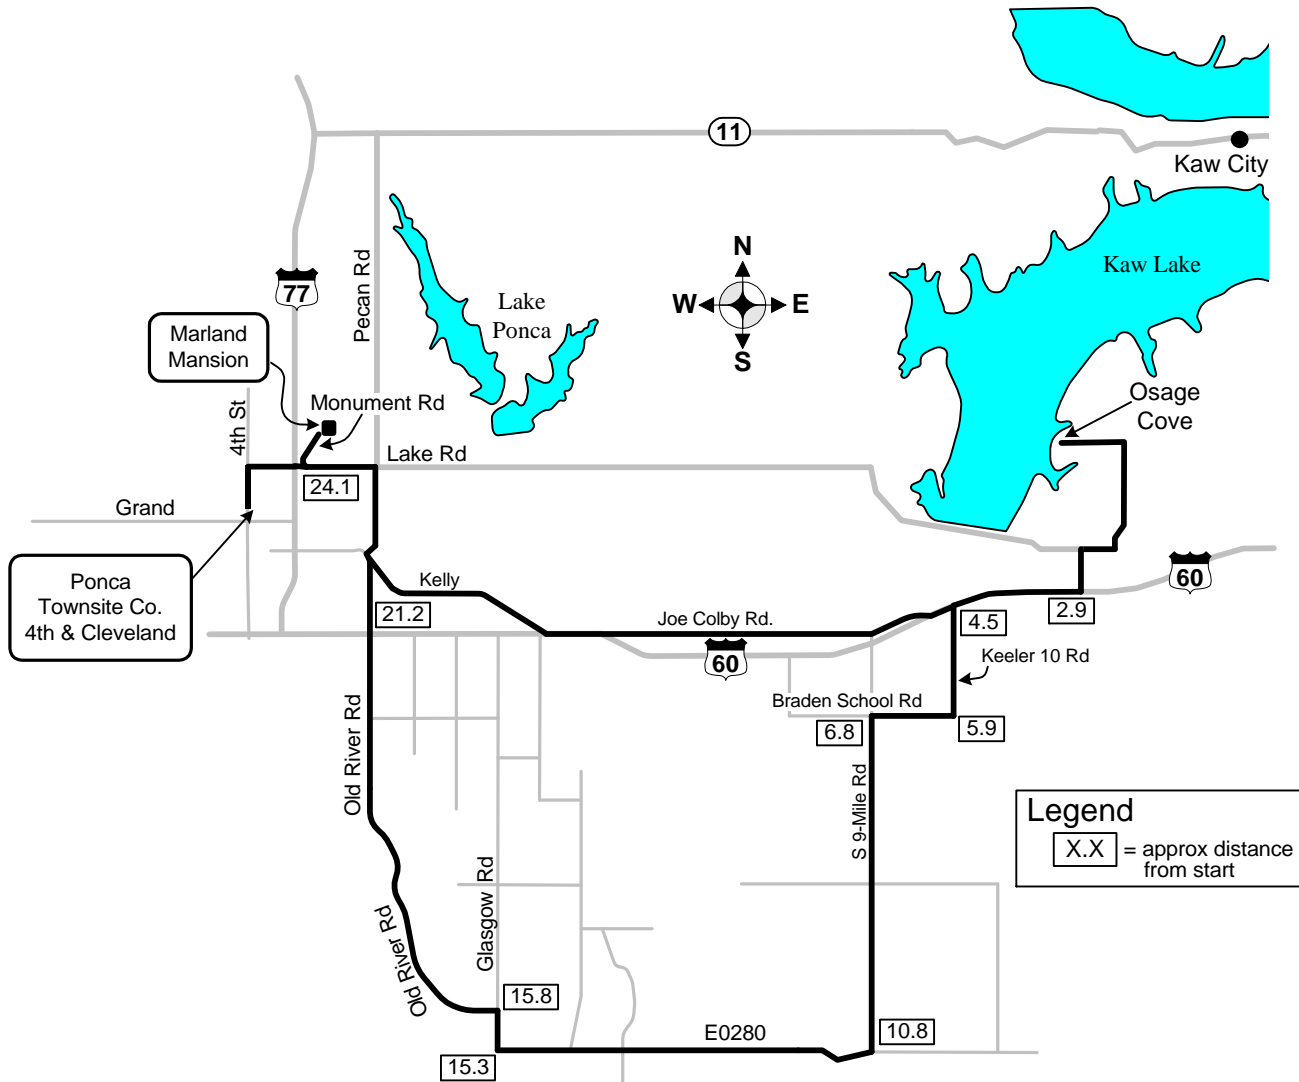

# OBS May Getaway 2007

## Short Route

Saturday, May 12

Total Mileage: Approx. 40 miles

NOTICE: This tour uses public highways and each person is responsible for his/her own safety, welfare and actions. There will be no police escort, no guarded intersections and no official sag support or support vehicles. This map is provided courtesy of Oklahoma Bicycle Society, which assumes no responsibility for the accuracy, safety or suitability of the route indicated.

Drawn by John Wente  
4/5/2007