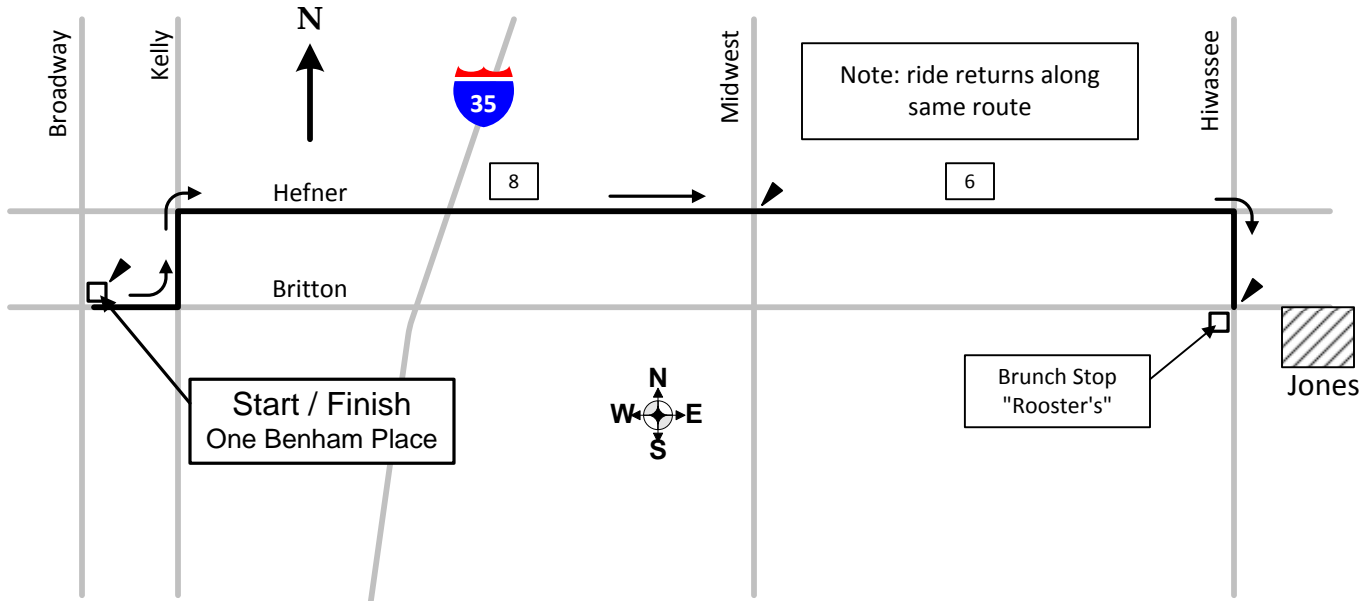

FCR Northeast Route -- Broadway & Britton to Jones

Total Distance: Approx. 28 mi.

LEGEND:

8 = Approx. distance between markers

NOTICE: This route uses public streets and roads and each person is responsible for his/her own safety, welfare and actions. This map is provided courtesy of Oklahoma Bicycle Society, which assumes no responsibility for the accuracy, safety or suitability of the route indicated.

Drawn by John Wentz
2/4/2001