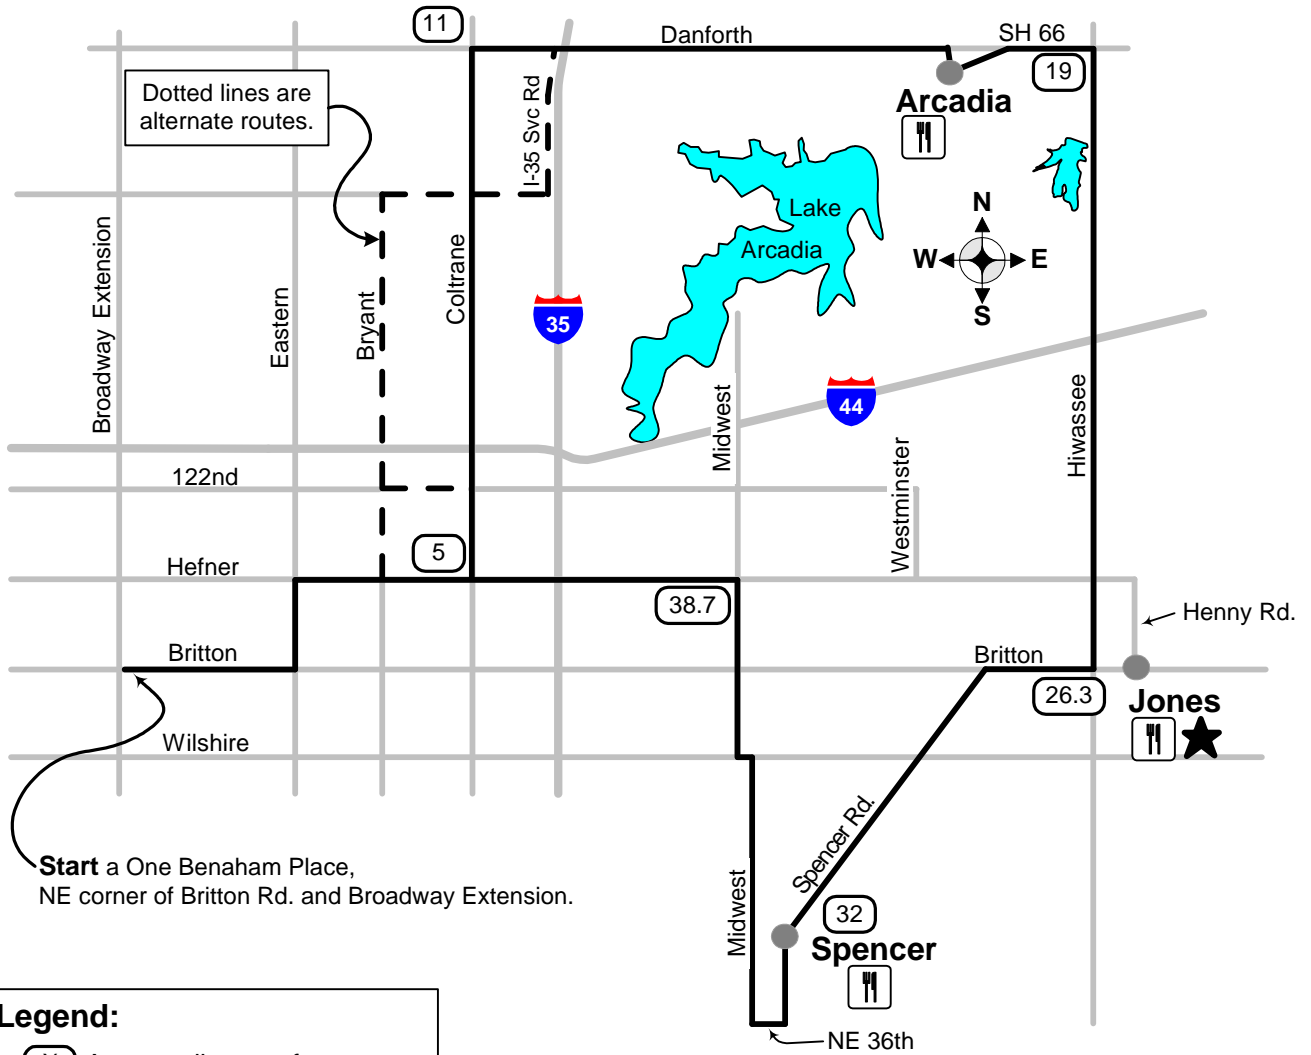

# N.E. Oklahoma County Loop

Total distance approx. 46.5 mi.

**Start** at One Benaham Place,  
NE corner of Britton Rd. and Broadway Extension.

**Legend:**

- X Approx. distance from start
- ☪ Restaurant
- ★ C-Store

Updated by John Wentz  
4/16/05

- Notes:**
1. Route can be ridden in either direction; distances shown are for clockwise direction.
  2. Eliminating Spencer leg cuts off roughly 10 miles.