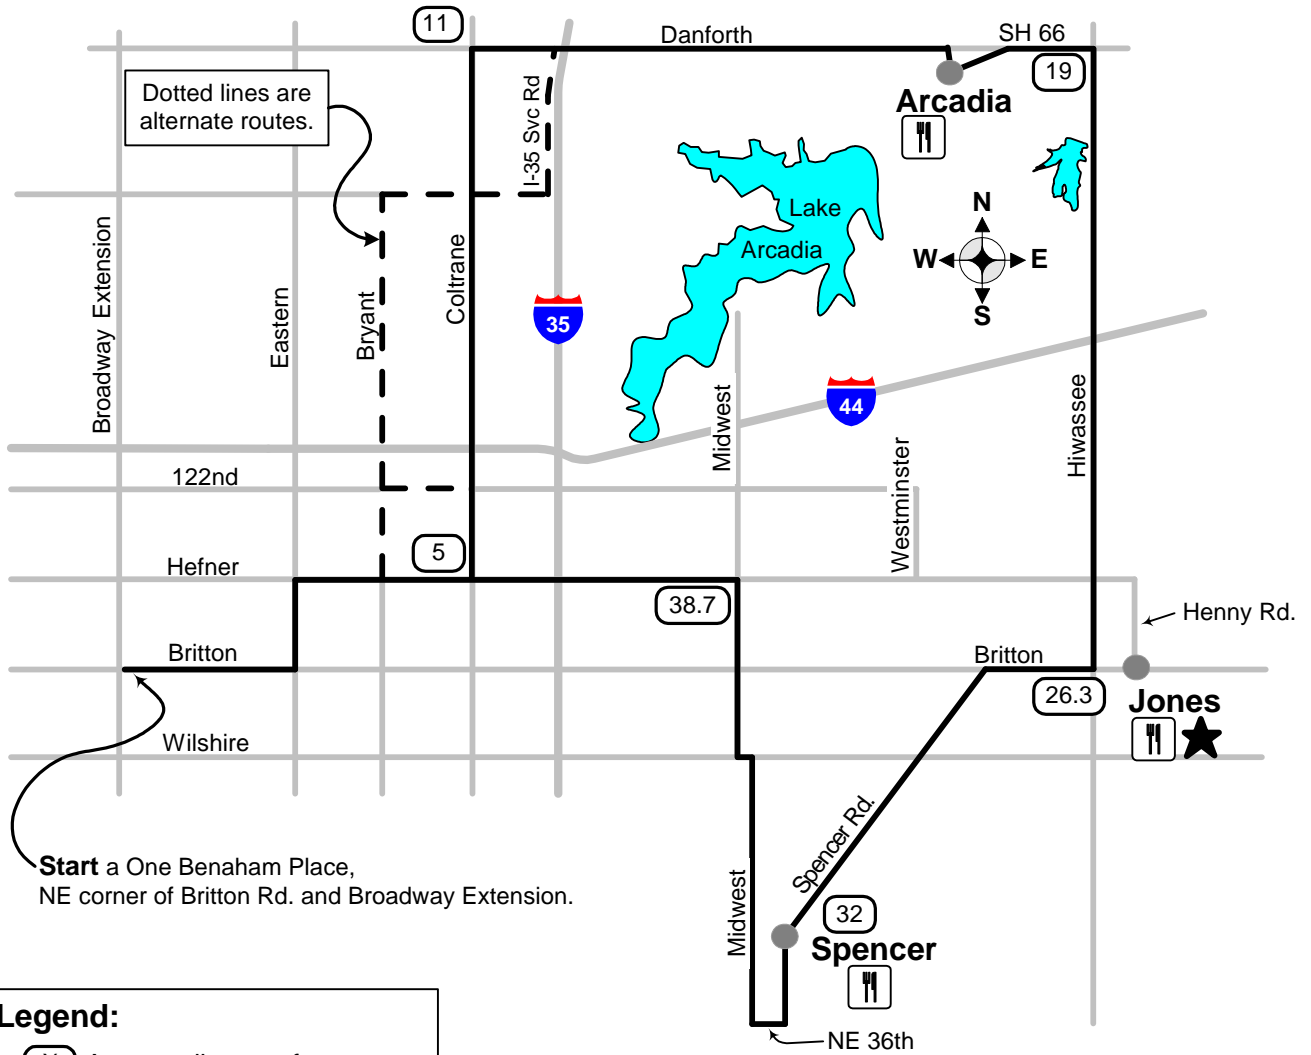

N.E. Oklahoma County Loop

Total distance approx. 46.5 mi.

Start at One Benaham Place,
NE corner of Britton Rd. and Broadway Extension.

Legend:

- X Approx. distance from start
- Restaurant
- C-Store

Updated by John Wentz
4/16/05

- Notes:**
1. Route can be ridden in either direction; distances shown are for clockwise direction.
 2. Eliminating Spencer leg cuts off roughly 10 miles.