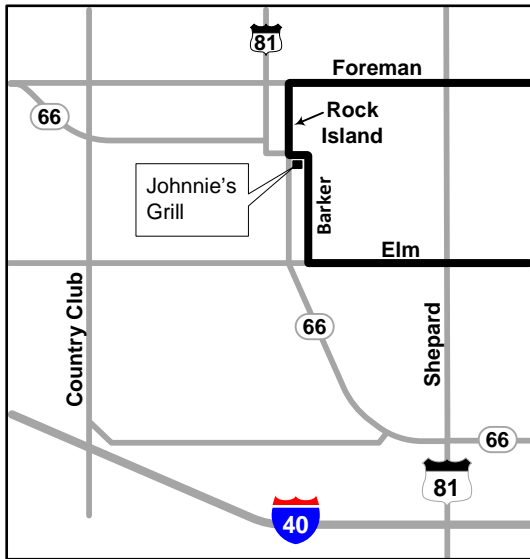

Yukon - El Reno Route

Approx. 30 miles total

El Reno Detail

NOTICE: This route uses public streets and roads and each person is responsible for his/her own safety, welfare and actions. This map is provided courtesy of Oklahoma Bicycle Society, which assumes no responsibility for the accuracy, safety or suitability of the route indicated.