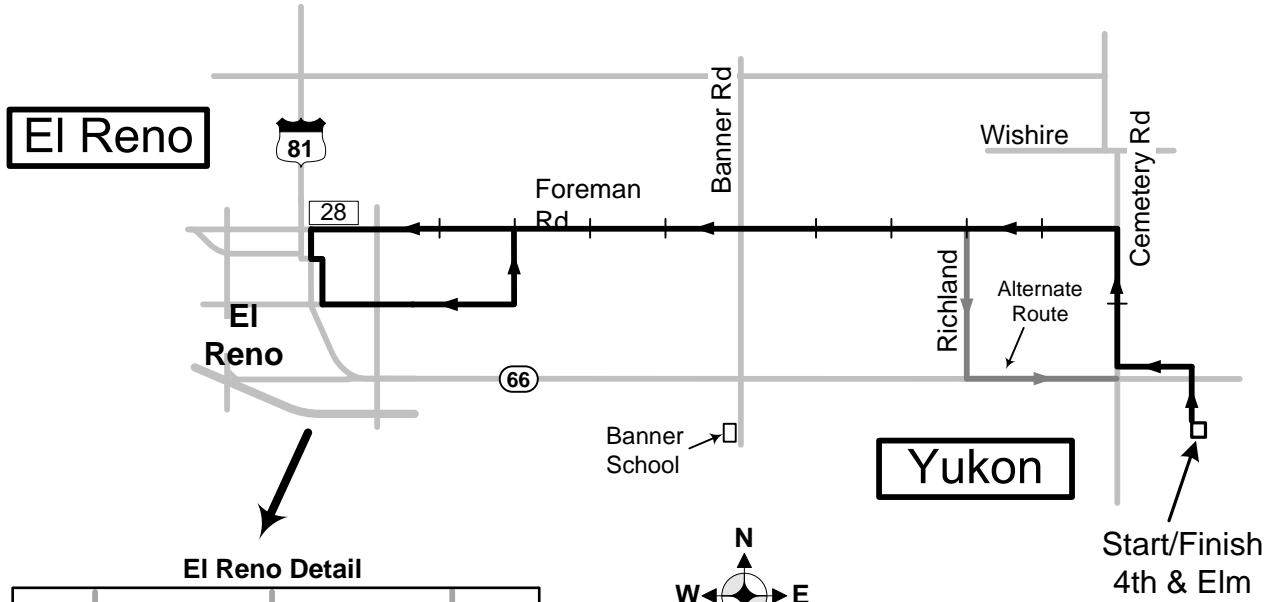

Yukon - El Reno Route

Approx. 30 miles total

El Reno Detail

NOTICE: This route uses public streets and roads and each person is responsible for his/her own safety, welfare and actions. This map is provided courtesy of Oklahoma Bicycle Society, which assumes no responsibility for the accuracy, safety or suitability of the route indicated.