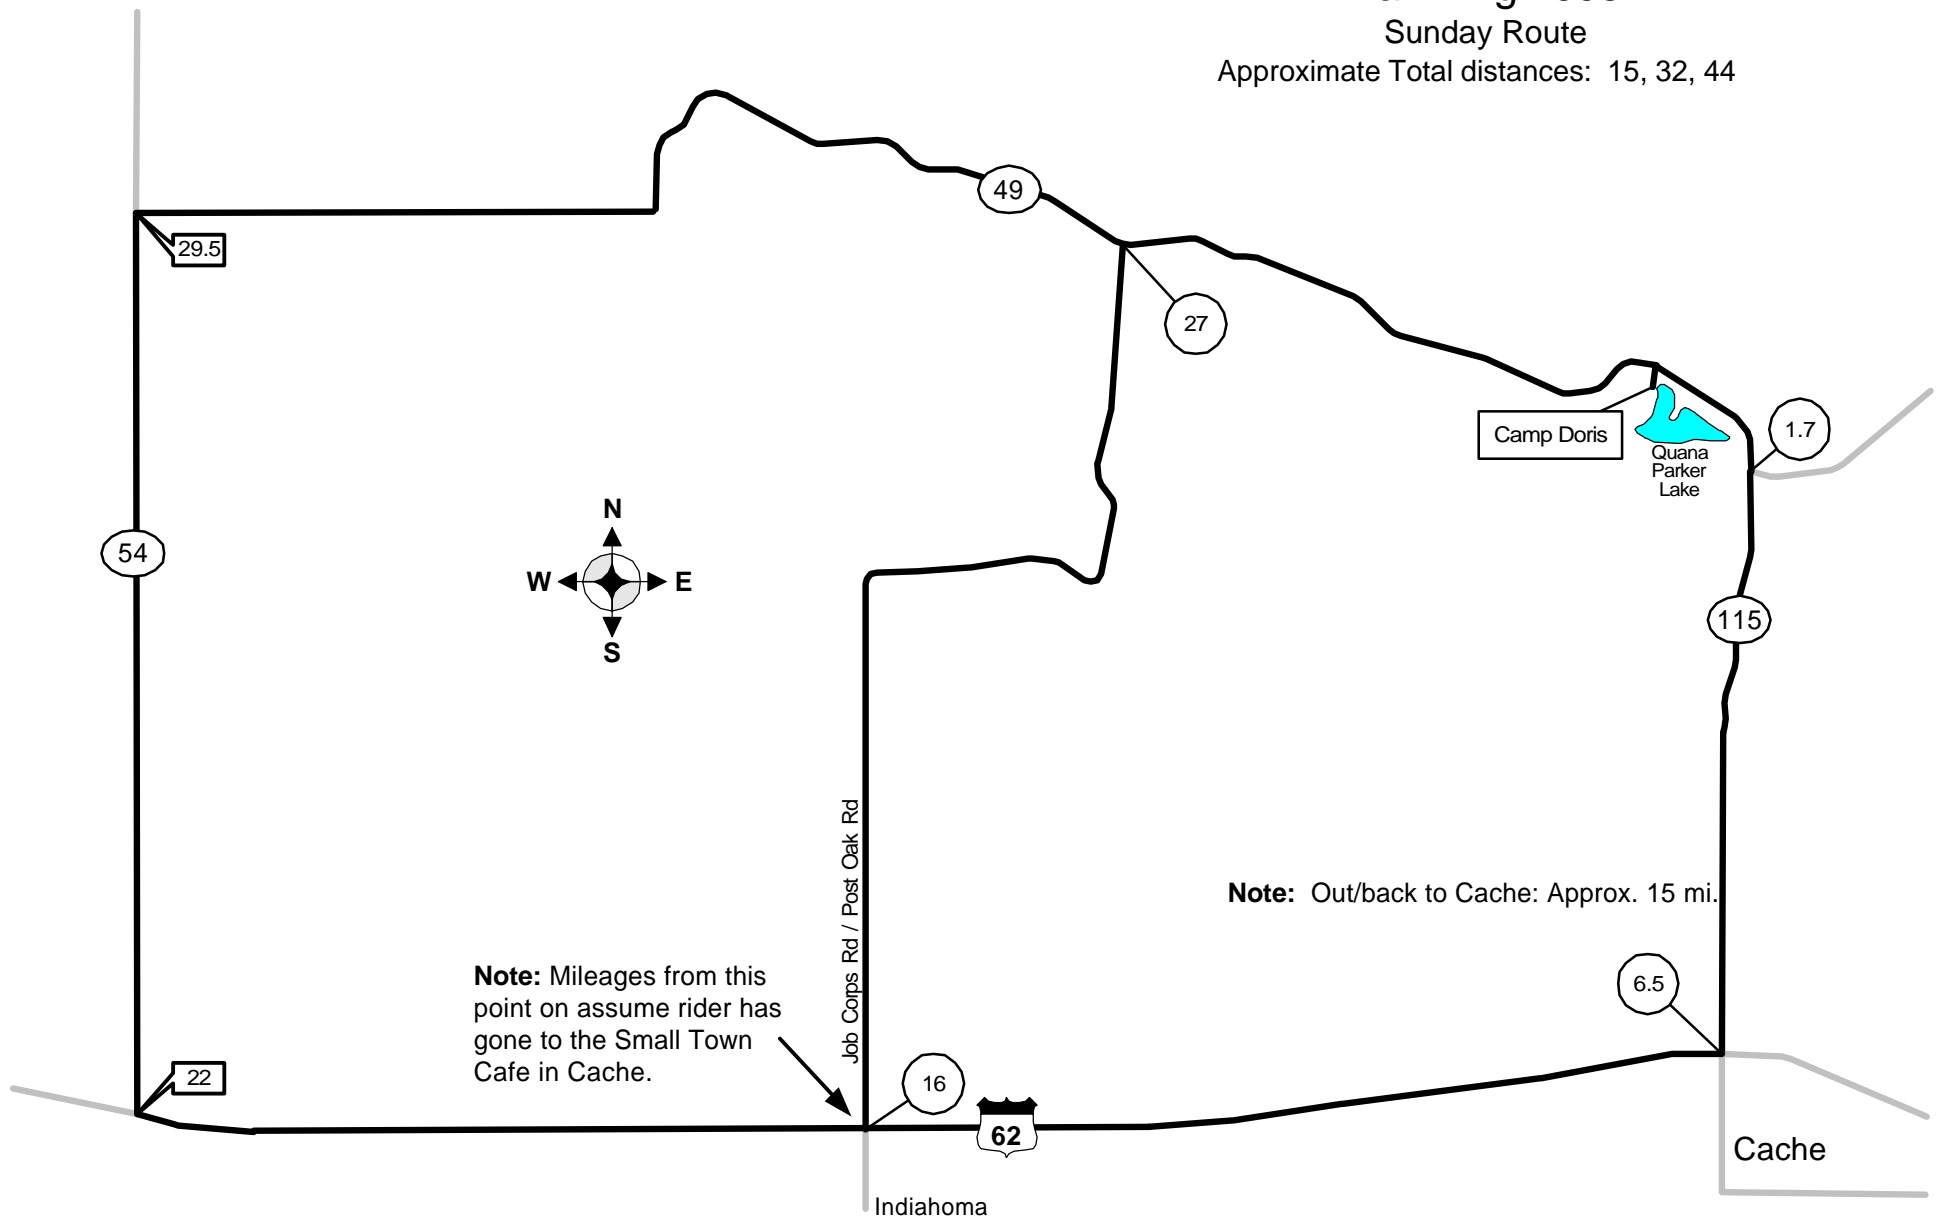

Oklahoma Bicycle Society

Fall Fling 2006

Sunday Route

Approximate Total distances: 15, 32, 44

NOTICE: This tour uses public highways and each person is responsible for his/her own safety, welfare and actions. There will be no police escort, no guarded intersections and no official sag support or support vehicles. This map is provided courtesy of Oklahoma Bicycle Society, which assumes no responsibility for the accuracy, safety or suitability of the route indicated.