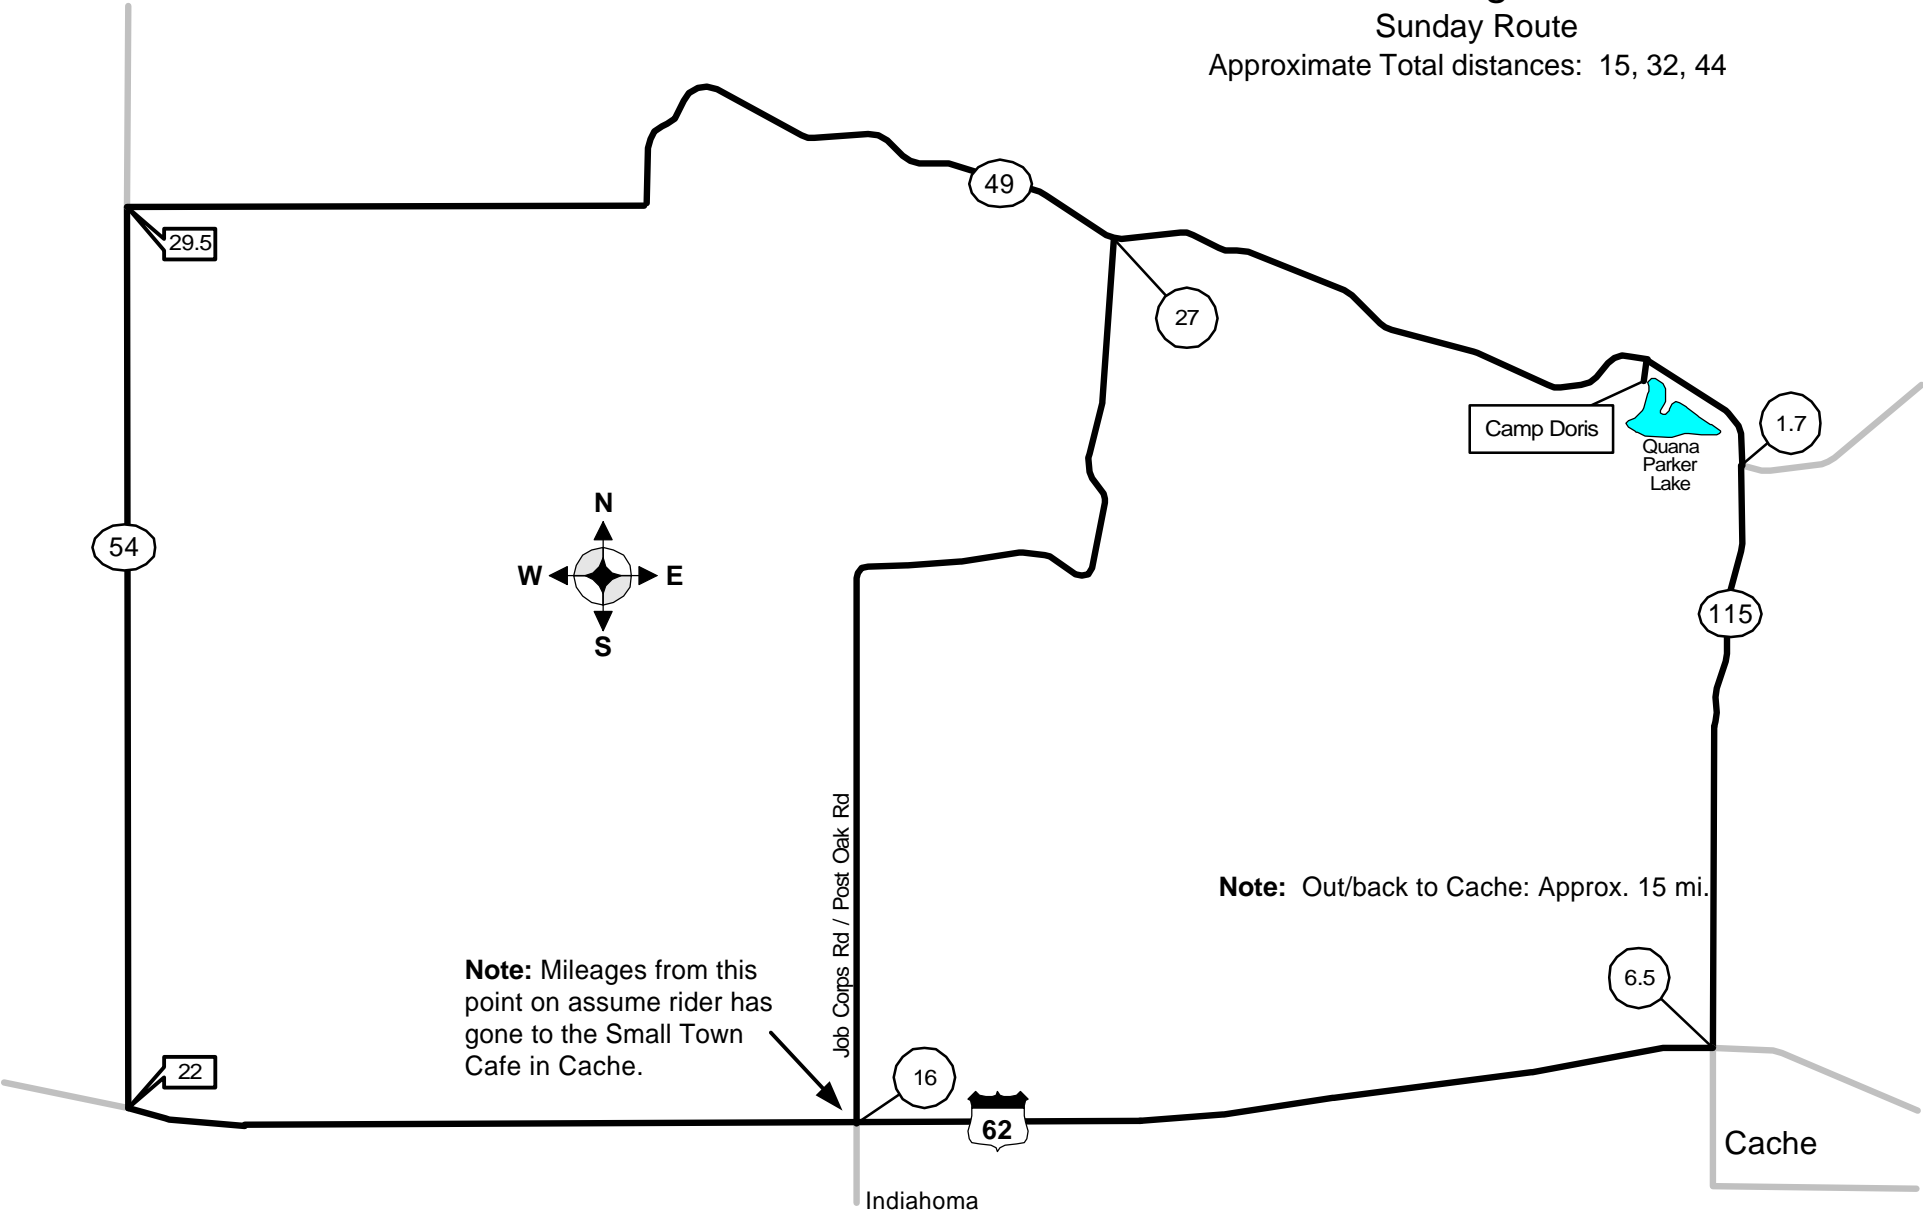

Oklahoma Bicycle Society

Fall Fling 2006

Sunday Route

Approximate Total distances: 15, 32, 44

Note: Out/back to Cache: Approx. 15 mi.

Note: Mileages from this point on assume rider has gone to the Small Town Cafe in Cache.

NOTICE: This tour uses public highways and each person is responsible for his/her own safety, welfare and actions. There will be no police escort, no guarded intersections and no official sag support or support vehicles. This map is provided courtesy of Oklahoma Bicycle Society, which assumes no responsibility for the accuracy, safety or suitability of the route indicated.