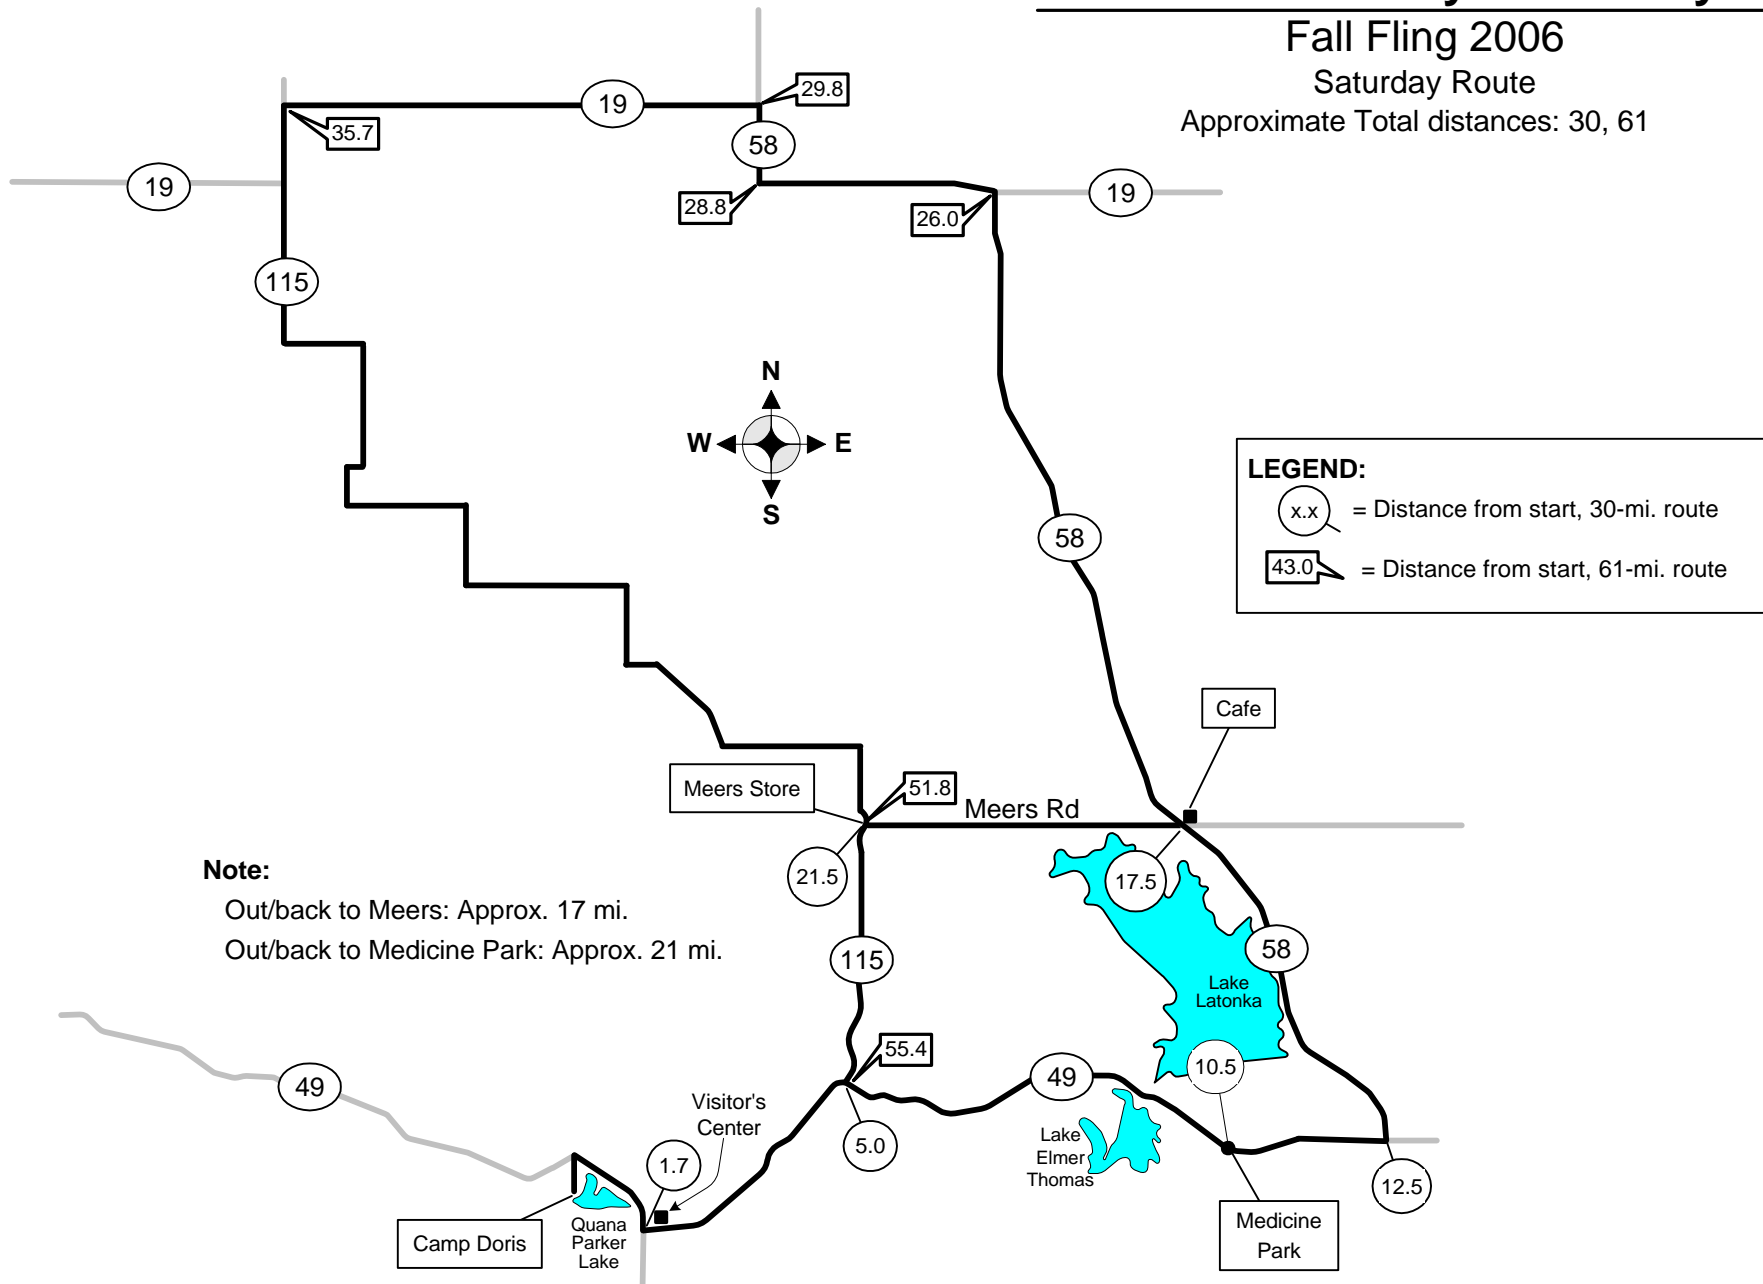

Oklahoma Bicycle Society

Fall Fling 2006

Saturday Route

Approximate Total distances: 30, 61

Note:

Out/back to Meers: Approx. 17 mi.

Out/back to Medicine Park: Approx. 21 mi.

NOTICE: This tour uses public highways and each person is responsible for his/her own safety, welfare and actions. There will be no police escort, no guarded intersections and no official sag support or support vehicles. This map is provided courtesy of Oklahoma Bicycle Society, which assumes no responsibility for the accuracy, safety or suitability of the route indicated.