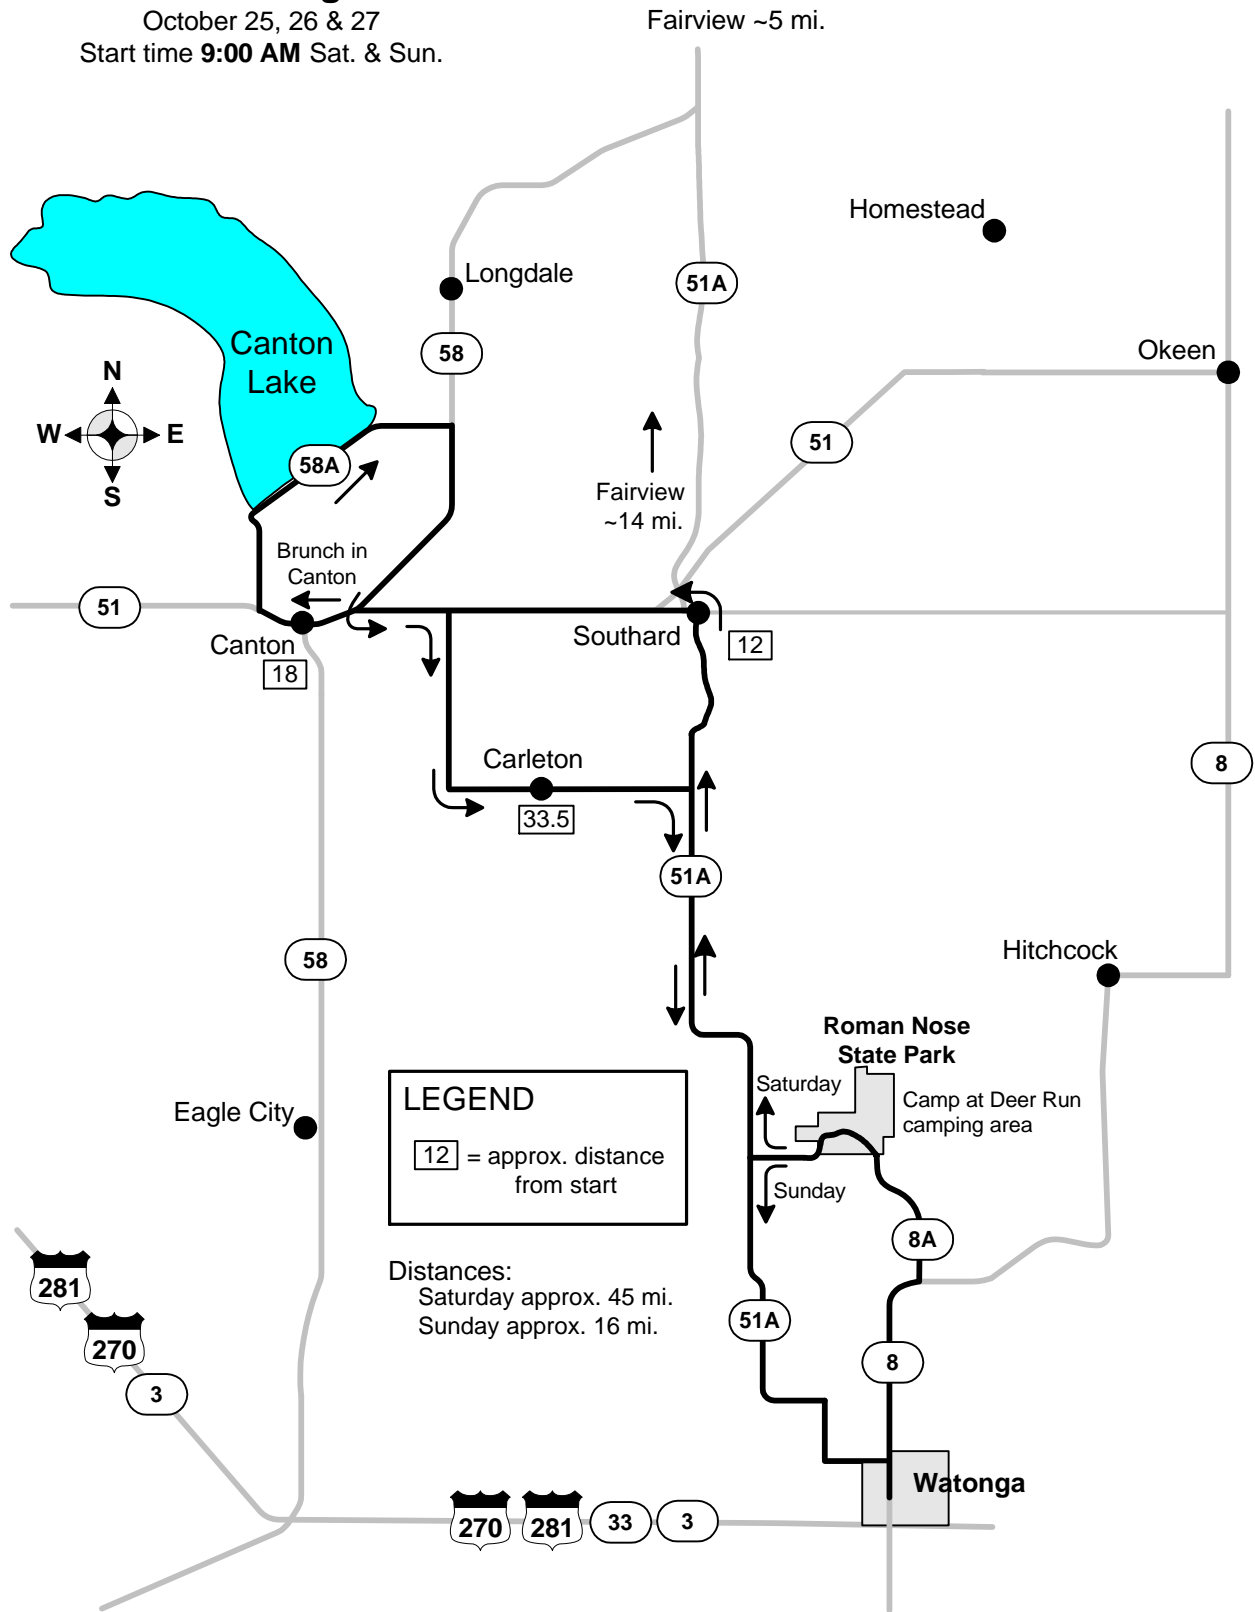

OBS Fall Fling 2002

October 25, 26 & 27
Start time 9:00 AM Sat. & Sun.

NOTICE: This tour uses public highways and each person is responsible for his/her own safety, welfare and actions. There will be no police escort, no guarded intersections and no official sag support or support vehicles. This map is provided courtesy of Oklahoma Bicycle Society, which assumes no responsibility for the accuracy, safety or suitability of the route indicated.

Drawn by
John Wentz
9/19/02