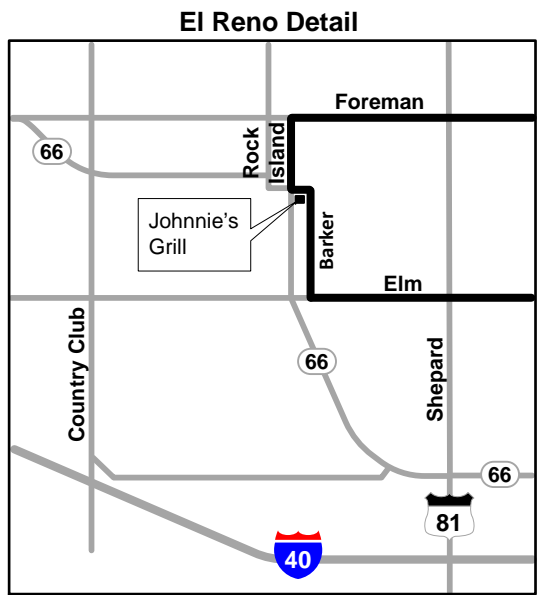

# Lake Overholser to El Reno

Approx. 49 miles

NOTICE: This route uses public streets and roads and each person is responsible for his/her own safety, welfare and actions. This map is provided courtesy of Oklahoma Bicycle Society, which assumes no responsibility for the accuracy, safety or suitability of the route indicated.