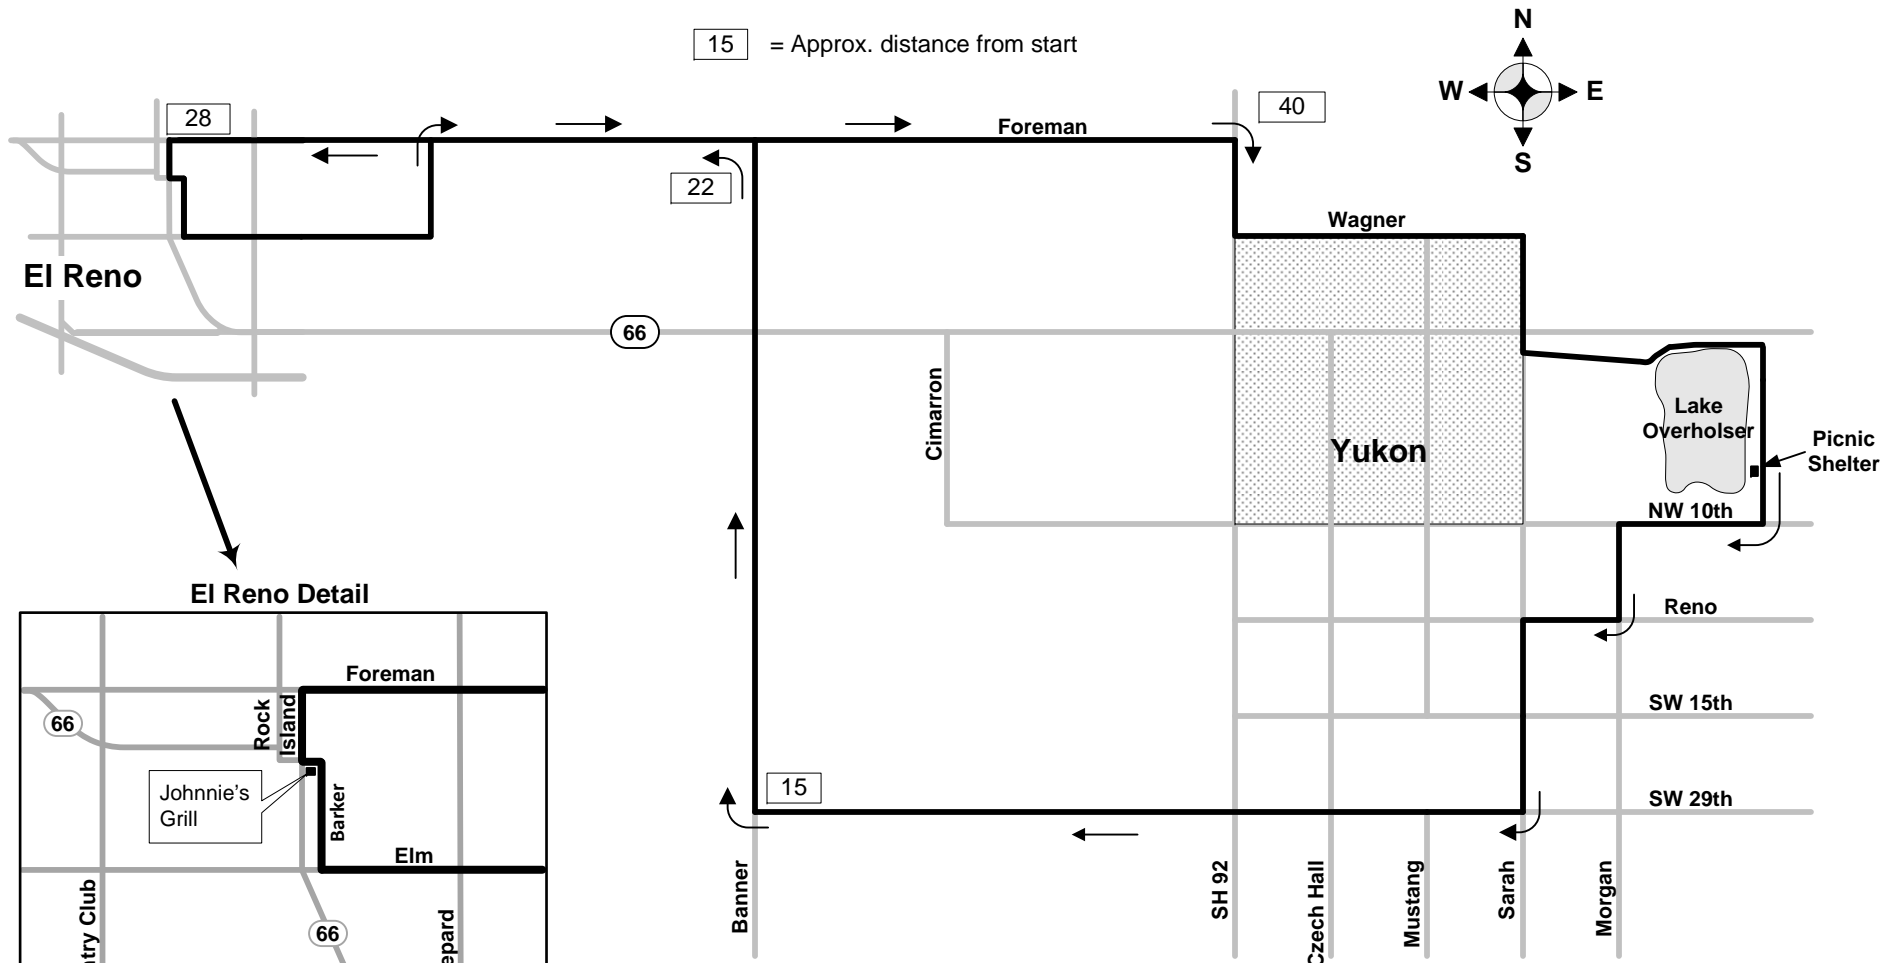

# Lake Overholser to El Reno

Approx. 49 miles

NOTICE: This route uses public streets and roads and each person is responsible for his/her own safety, welfare and actions. This map is provided courtesy of Oklahoma Bicycle Society, which assumes no responsibility for the accuracy, safety or suitability of the route indicated.