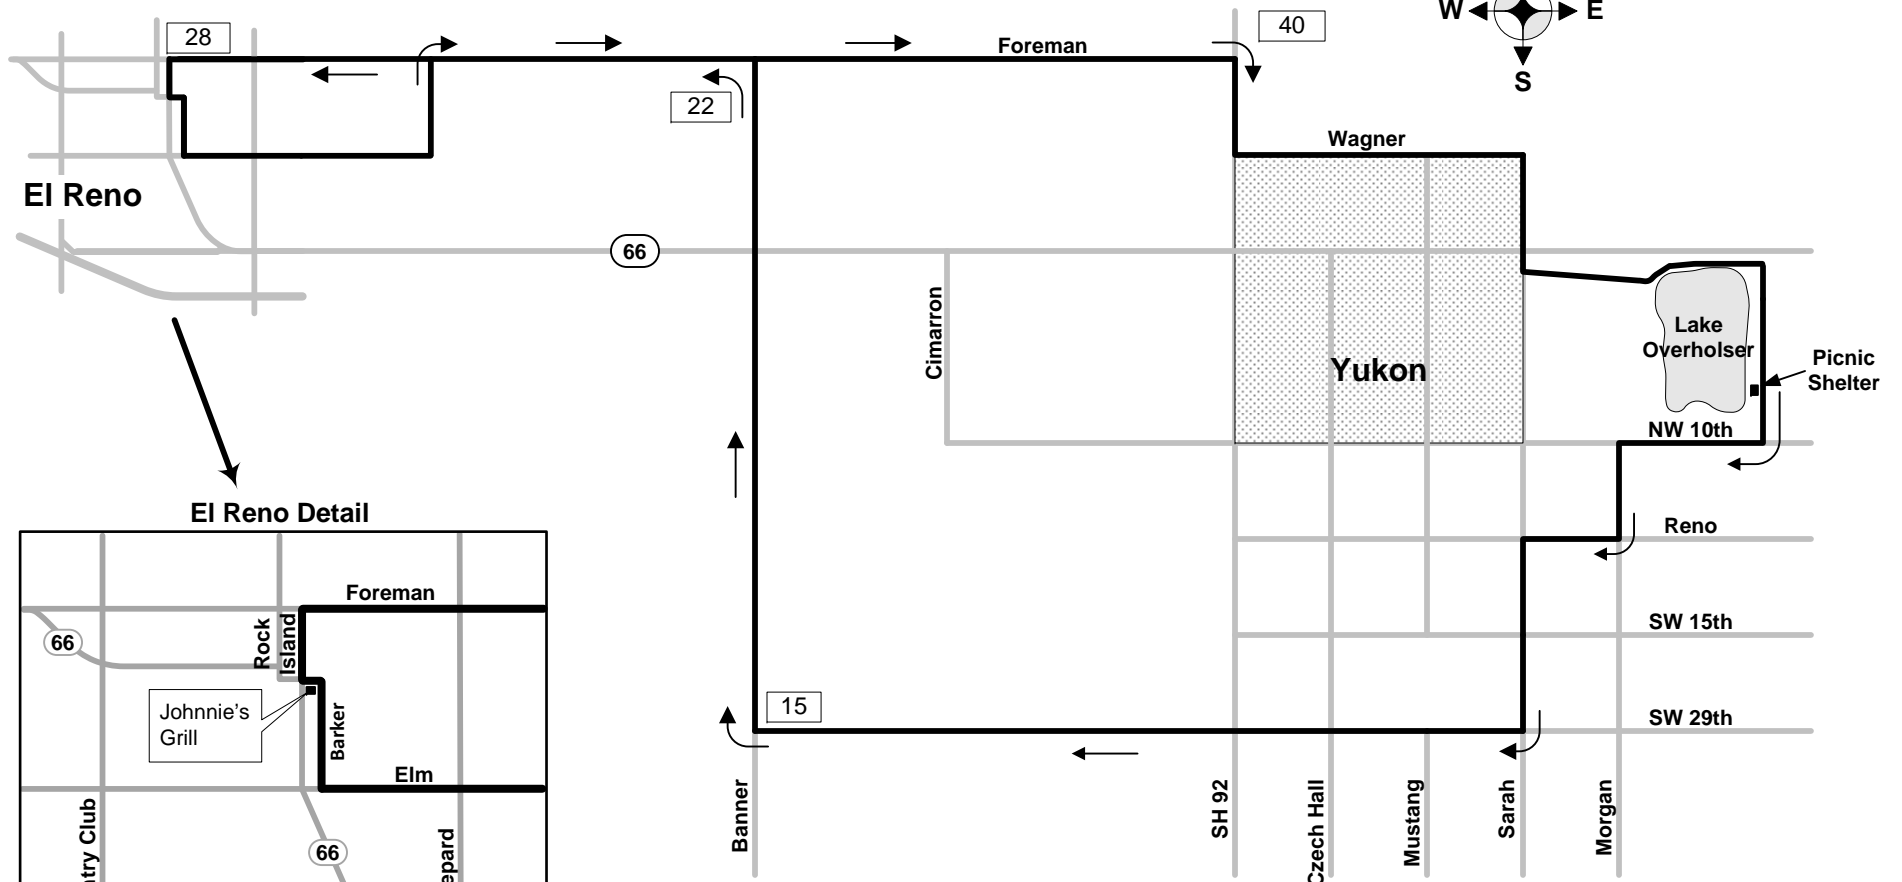

Lake Overholser to El Reno

Approx. 49 miles

15 = Approx. distance from start

El Reno Detail

NOTICE: This route uses public streets and roads and each person is responsible for his/her own safety, welfare and actions. This map is provided courtesy of Oklahoma Bicycle Society, which assumes no responsibility for the accuracy, safety or suitability of the route indicated.