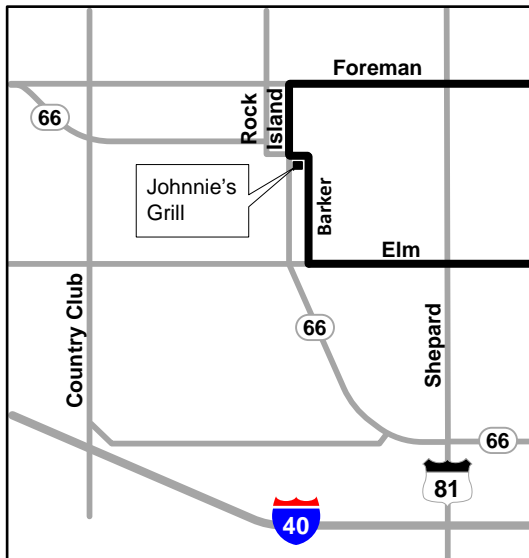

Lake Overholser to El Reno

Approx. 49 miles

15 = Approx. distance from start

El Reno Detail

NOTICE: This route uses public streets and roads and each person is responsible for his/her own safety, welfare and actions. This map is provided courtesy of Oklahoma Bicycle Society, which assumes no responsibility for the accuracy, safety or suitability of the route indicated.