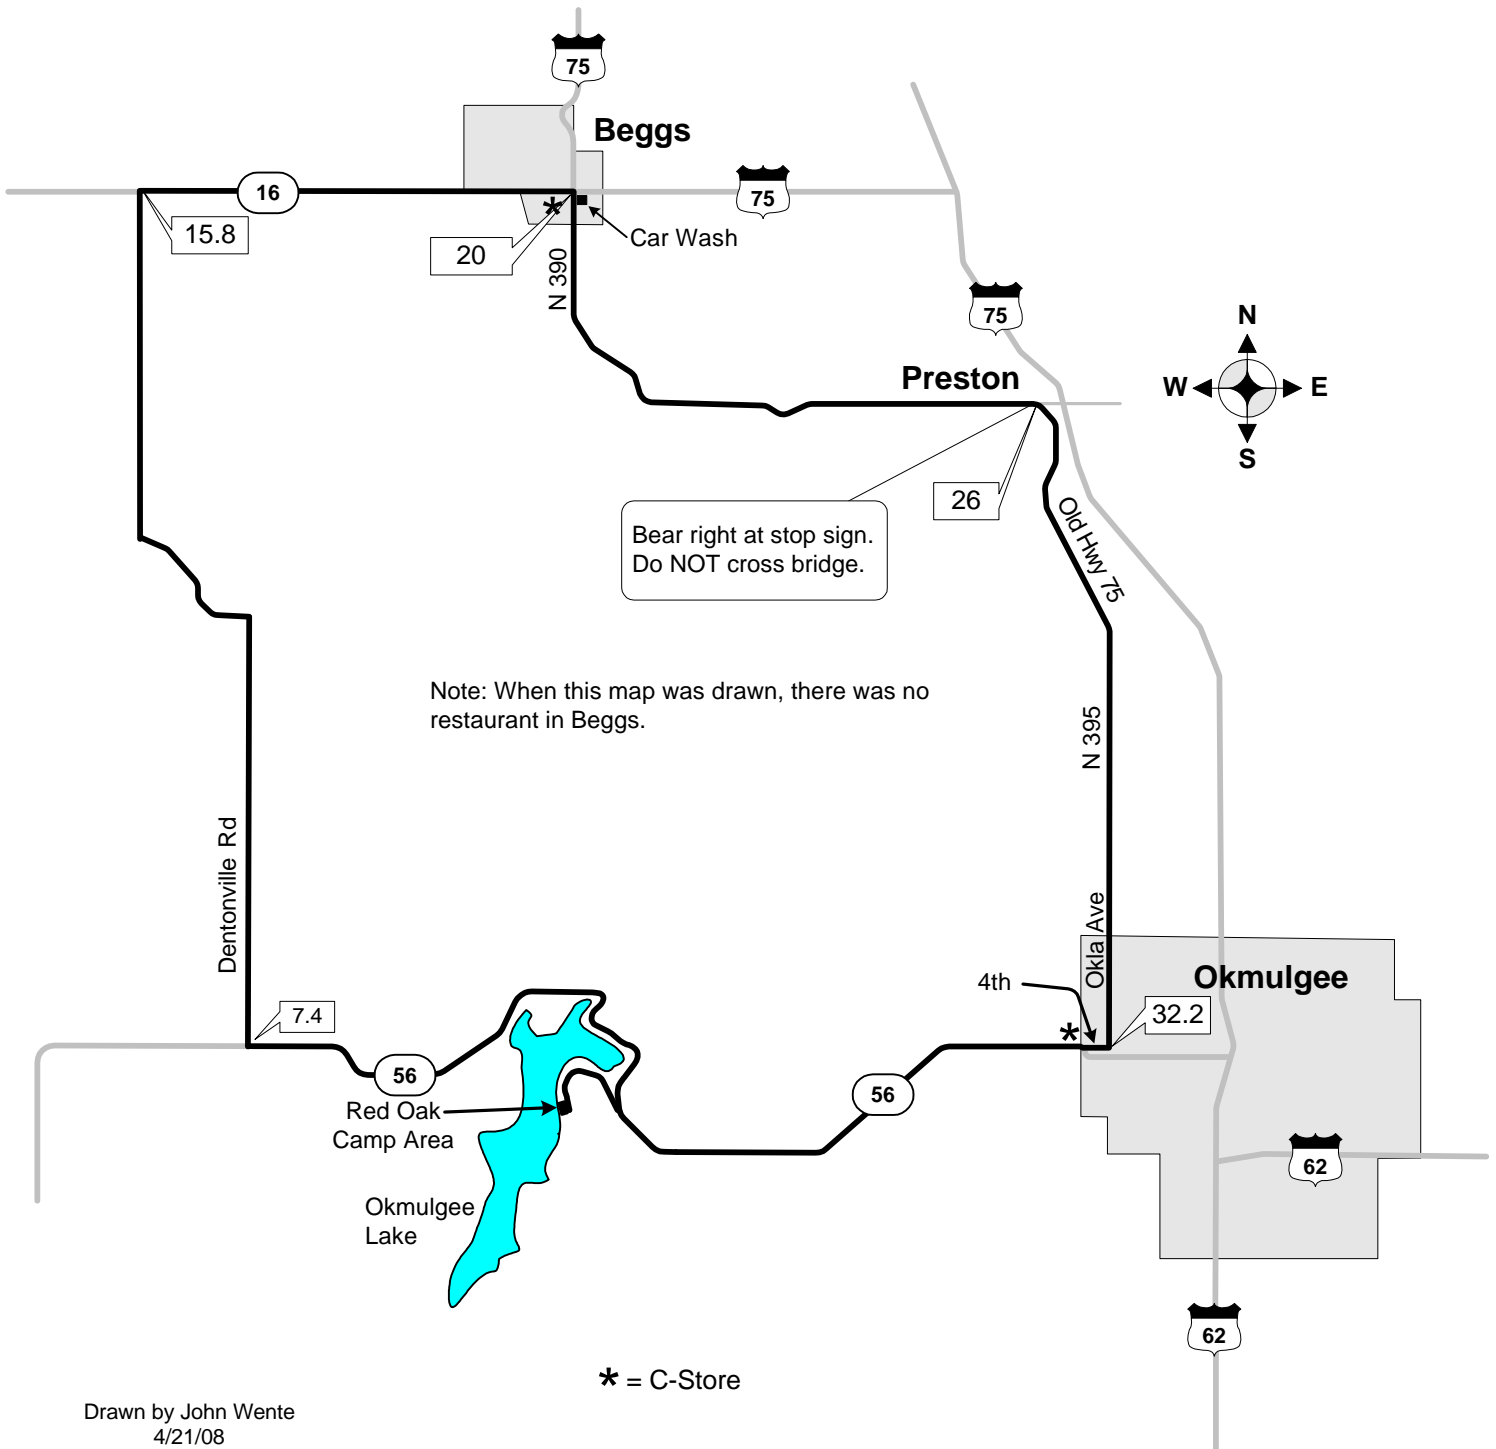

Oklahoma Bicycle Society

May Getaway 2008

Sunday Route

Total distance: Approx. 40 mi.

NOTICE: This tour uses public highways and each person is responsible for his/her own safety, welfare and actions. There will be no police escort, no guarded intersections and no official sag support or support vehicles. This map is provided courtesy of Oklahoma Bicycle Society, which assumes no responsibility for the accuracy, safety or suitability of the route indicated.