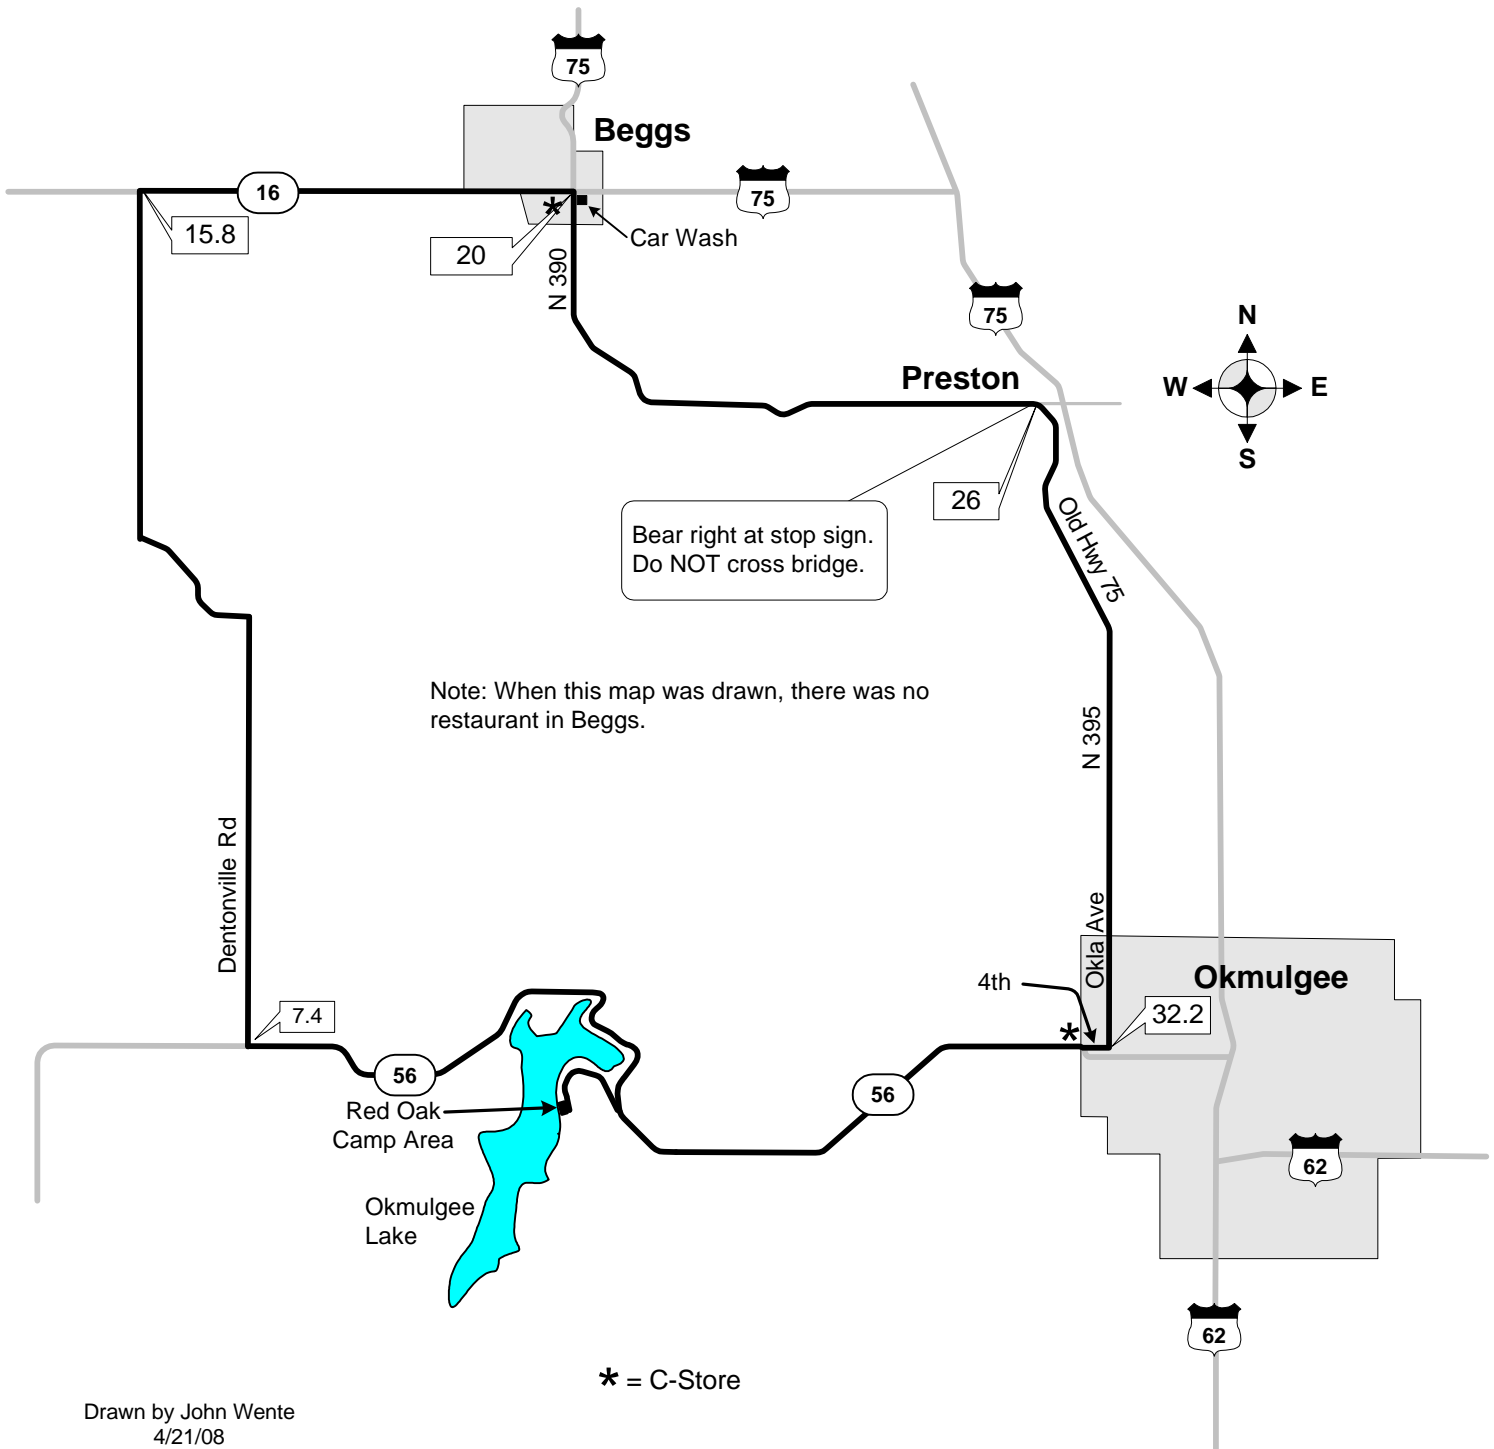

# Oklahoma Bicycle Society

## May Getaway 2008

### Sunday Route

Total distance: Approx. 40 mi.

**NOTICE:** This tour uses public highways and each person is responsible for his/her own safety, welfare and actions. There will be no police escort, no guarded intersections and no official sag support or support vehicles. This map is provided courtesy of Oklahoma Bicycle Society, which assumes no responsibility for the accuracy, safety or suitability of the route indicated.