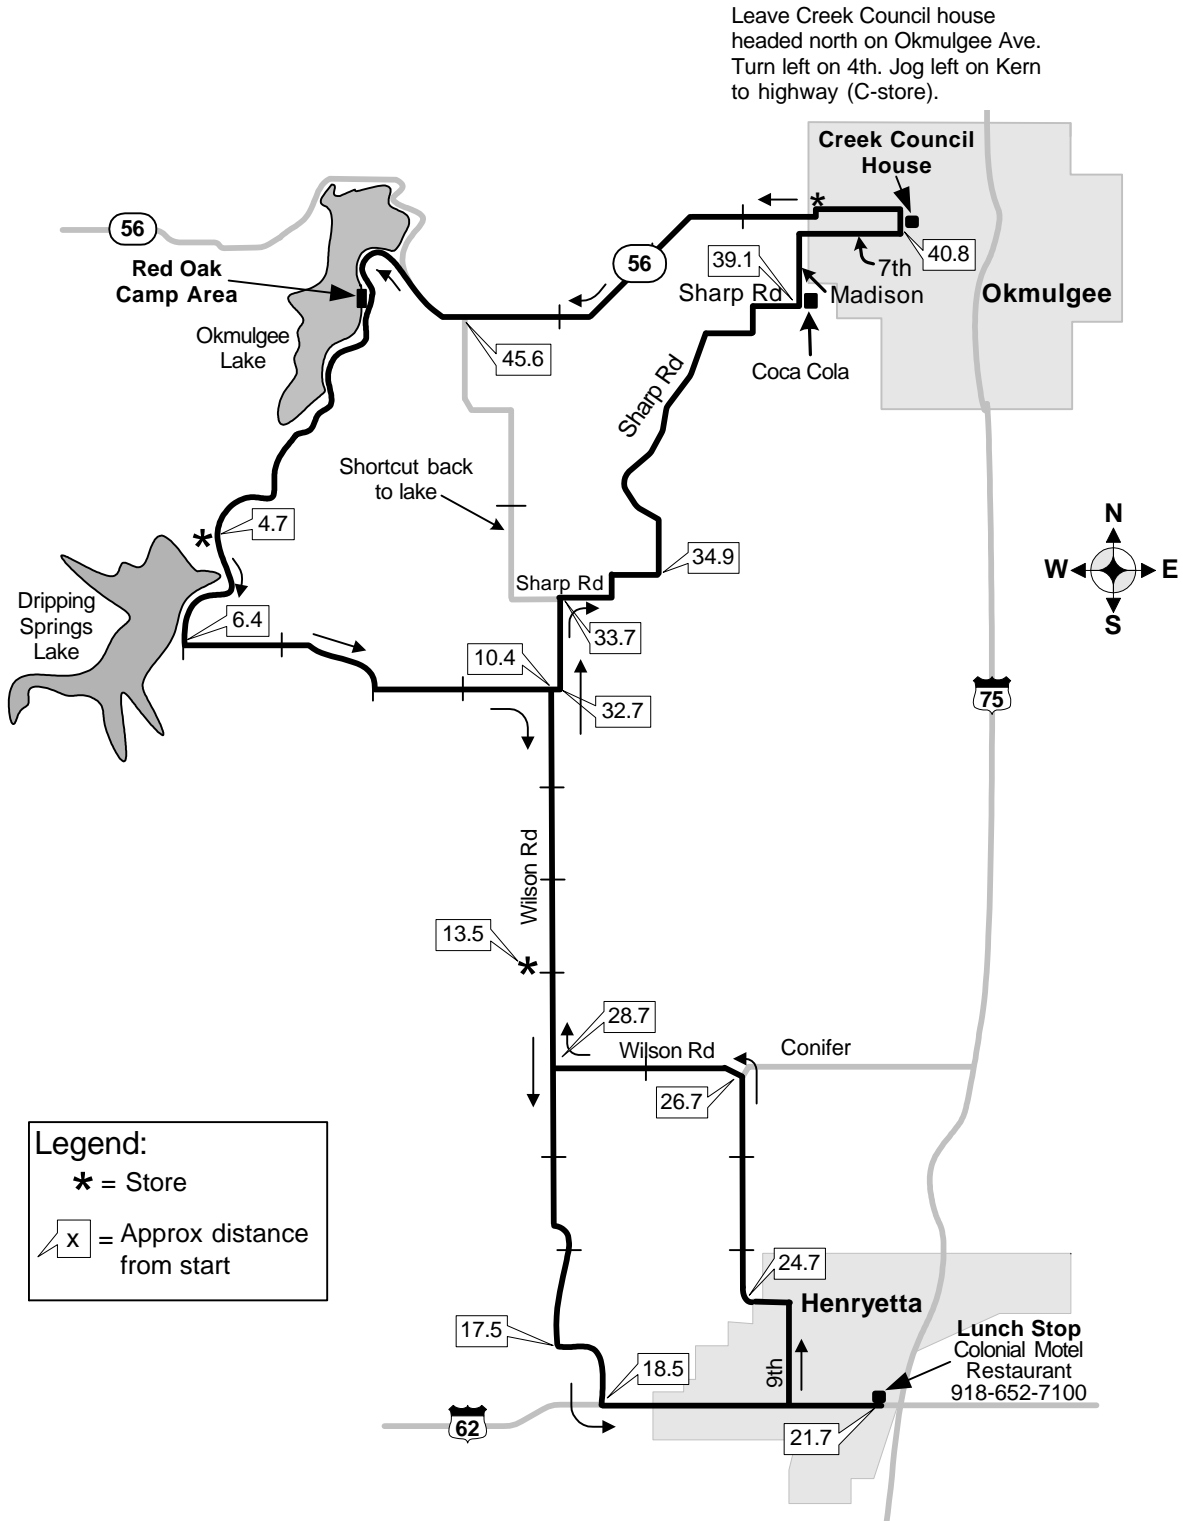

Oklahoma Bicycle Society

Fall Fling 2004

Saturday Route

Total distance: Approx. 48 mi.

NOTICE: This tour uses public highways and each person is responsible for his/her own safety, welfare and actions. There will be no police escort, no guarded intersections and no official sag support or support vehicles. This map is provided courtesy of Oklahoma Bicycle Society, which assumes no responsibility for the accuracy, safety or suitability of the route indicated.