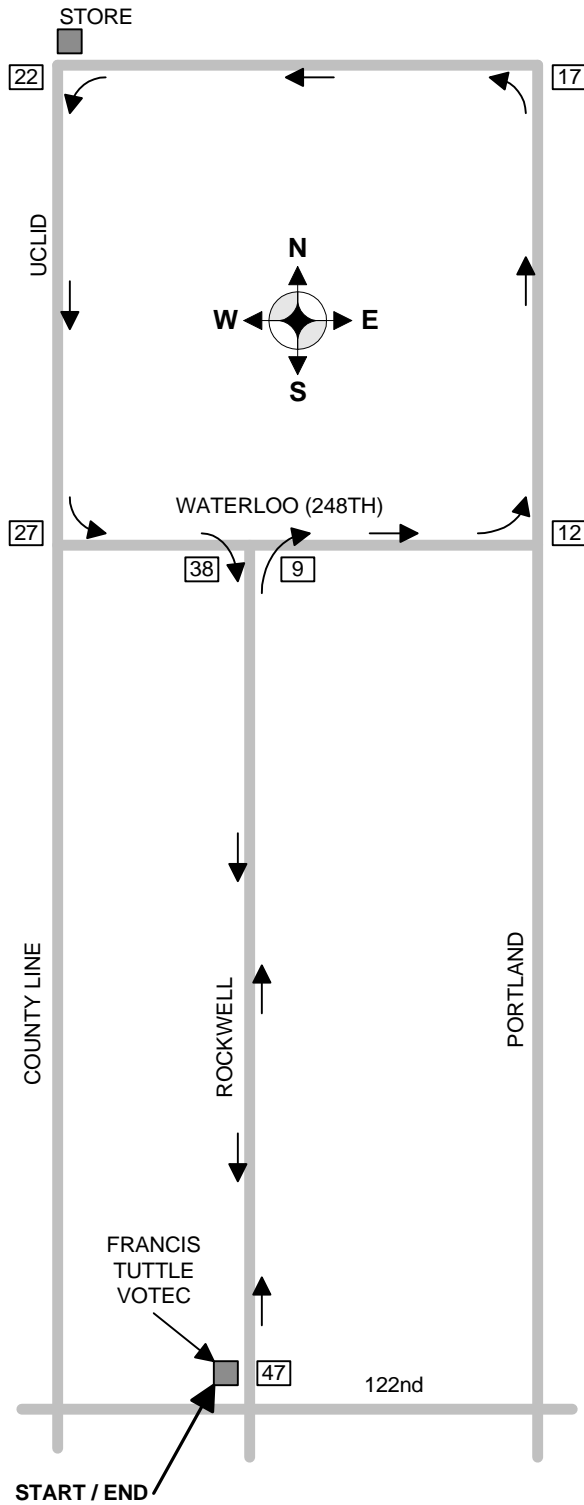

## Bicycle Route Map Cashion Route

xx = APPROX. DISTANCE FROM START