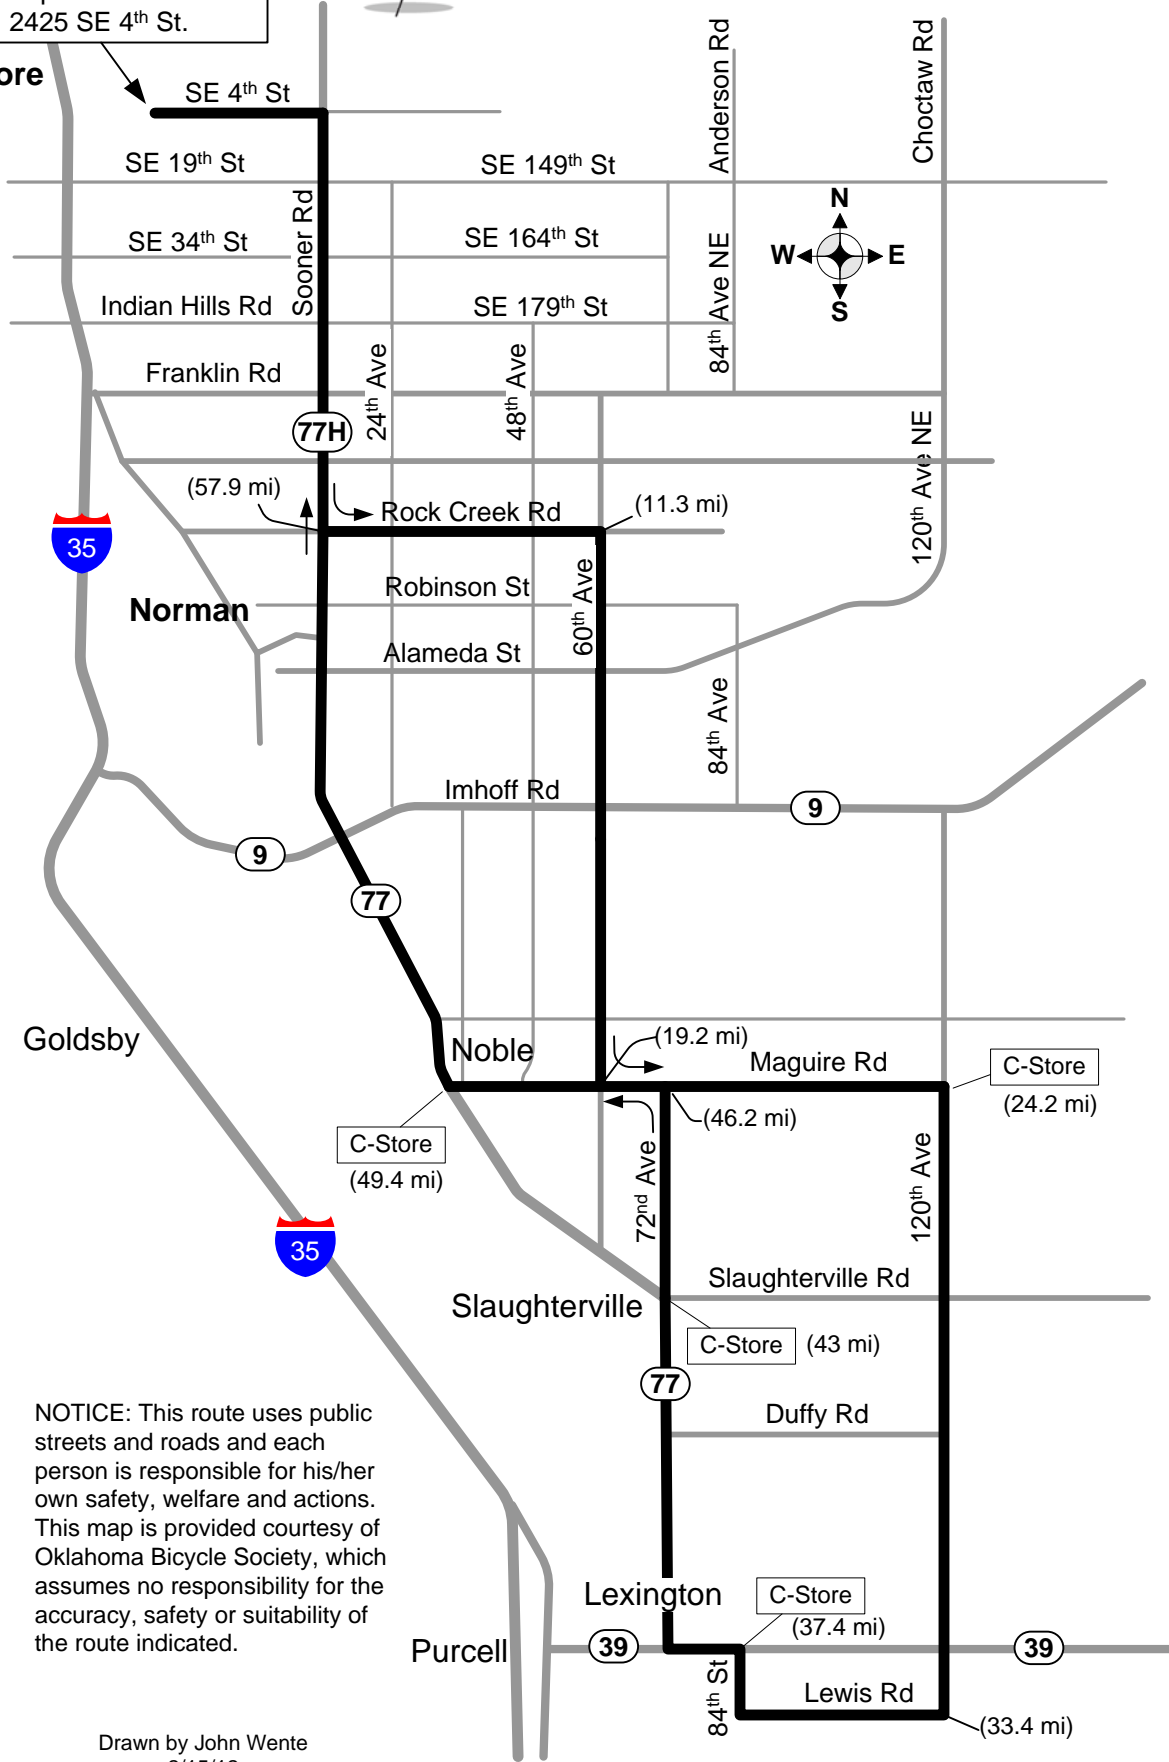

Moore-Lexington 65-mi Route

Start/End at Highland Baptist Church
2425 SE 4th St.

NOTICE: This route uses public streets and roads and each person is responsible for his/her own safety, welfare and actions. This map is provided courtesy of Oklahoma Bicycle Society, which assumes no responsibility for the accuracy, safety or suitability of the route indicated.

Drawn by John Wentz
2/15/12