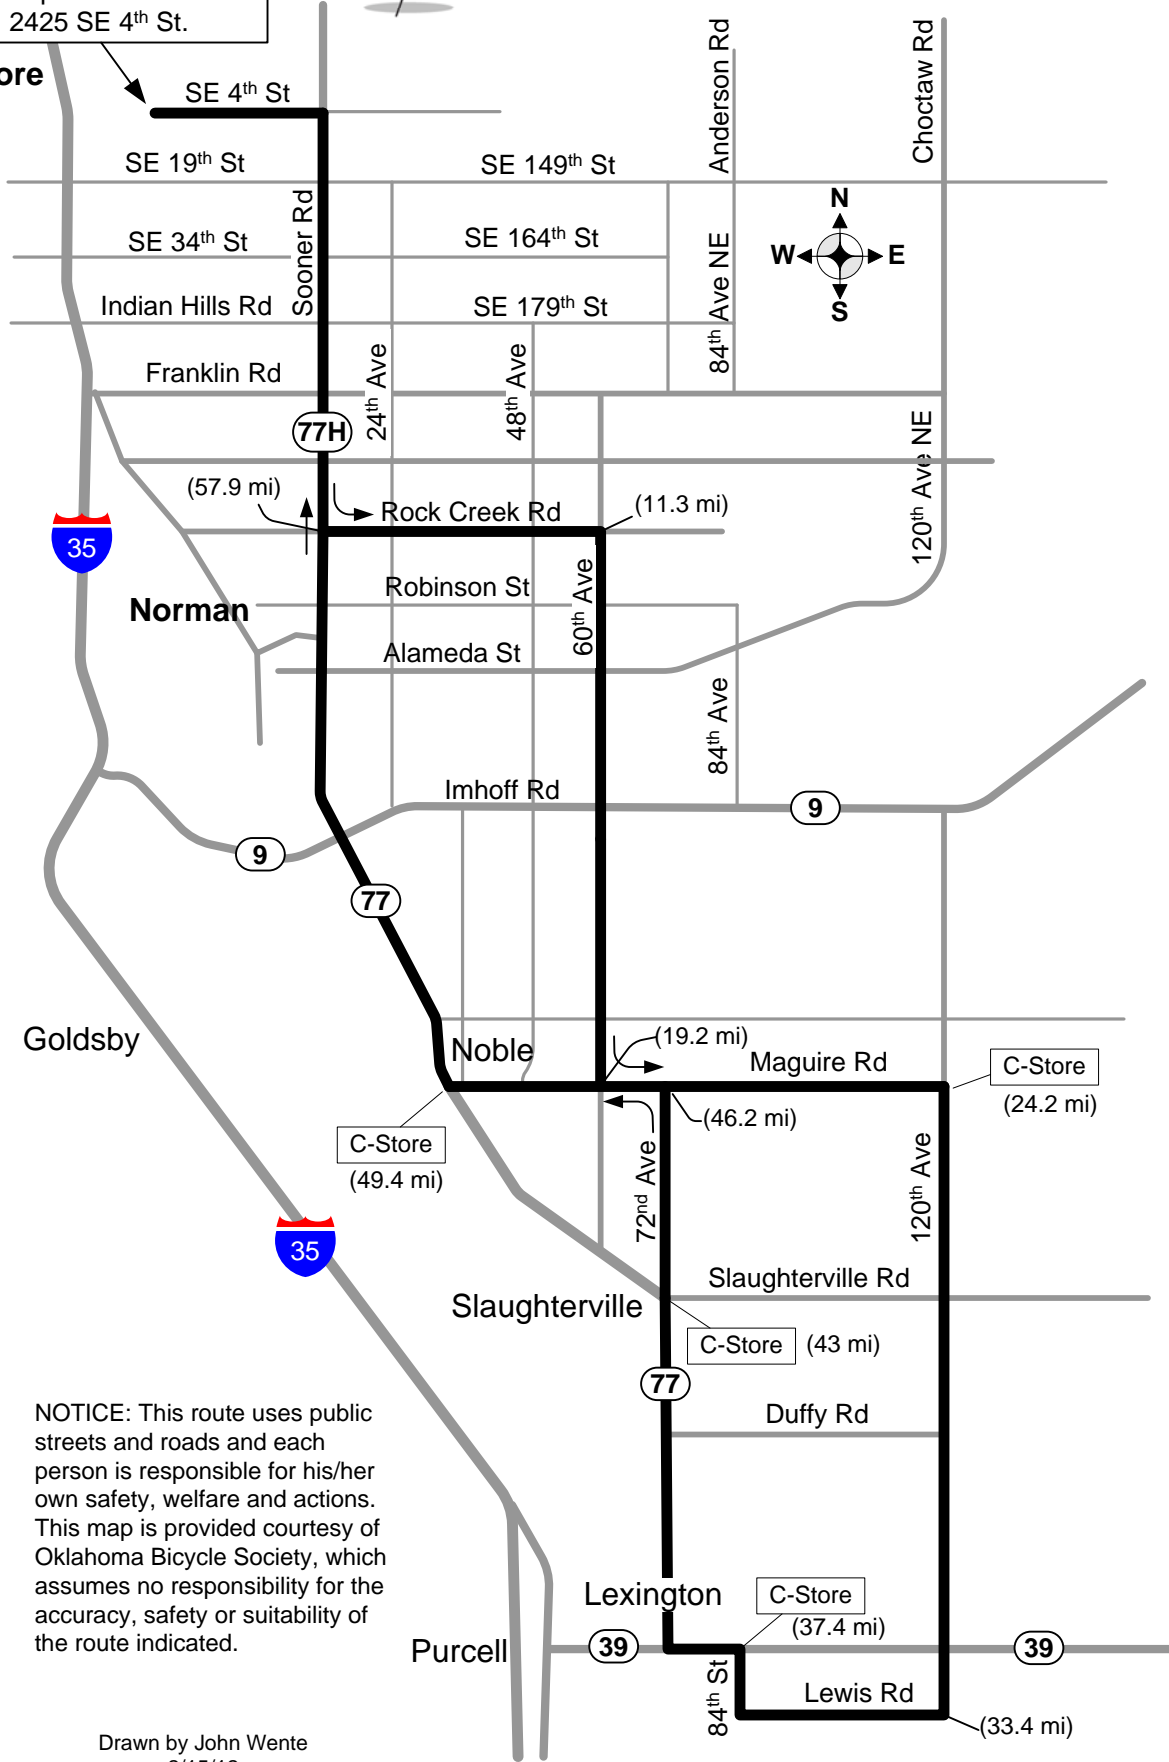

# Moore-Lexington 65-mi Route

Start/End at Highland Baptist Church  
2425 SE 4<sup>th</sup> St.

NOTICE: This route uses public streets and roads and each person is responsible for his/her own safety, welfare and actions. This map is provided courtesy of Oklahoma Bicycle Society, which assumes no responsibility for the accuracy, safety or suitability of the route indicated.

Drawn by John Wentz  
2/15/12