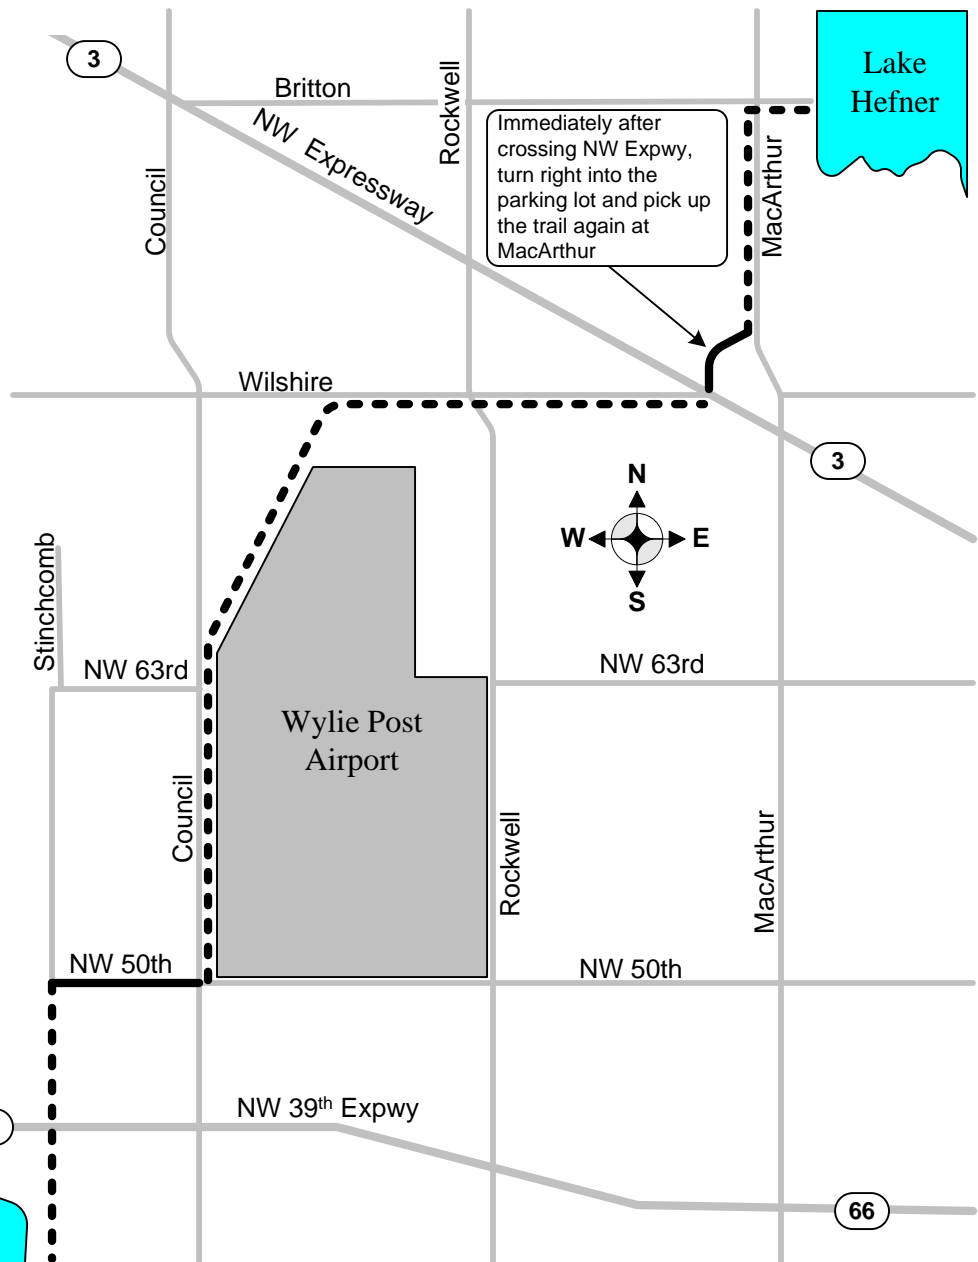

Lake Overholser – Lake Hefner Connection Trail Route

NOTE: The trail along MacArthur is crossed in several places by driveways, many of which do not give the drivers of automobiles any visibility of the trail. Please be very cautious when riding this portion of the trail, or use the alternate route as shown in the inset above.

Legend

NOTICE: This route uses public streets and roads and each person is responsible for his/her own safety, welfare and actions. This map is provided courtesy of Oklahoma Bicycle Society, which assumes no responsibility for the accuracy, safety or suitability of the route indicated.