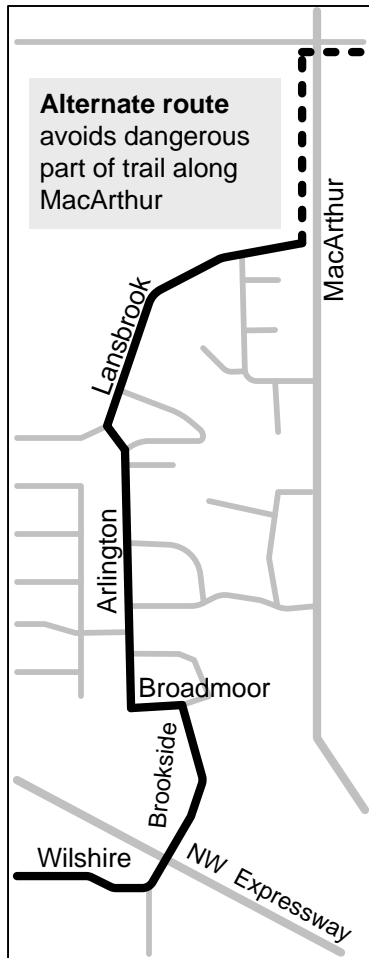

Lake Overholser – Lake Hefner Connection Trail Route

NOTE: The trail along MacArthur is crossed in several places by driveways, many of which do not give the drivers of automobiles any visibility of the trail. Please be very cautious when riding this portion of the trail, or use the alternate route as shown in the inset above.

Legend

NOTICE: This route uses public streets and roads and each person is responsible for his/her own safety, welfare and actions. This map is provided courtesy of Oklahoma Bicycle Society, which assumes no responsibility for the accuracy, safety or suitability of the route indicated.