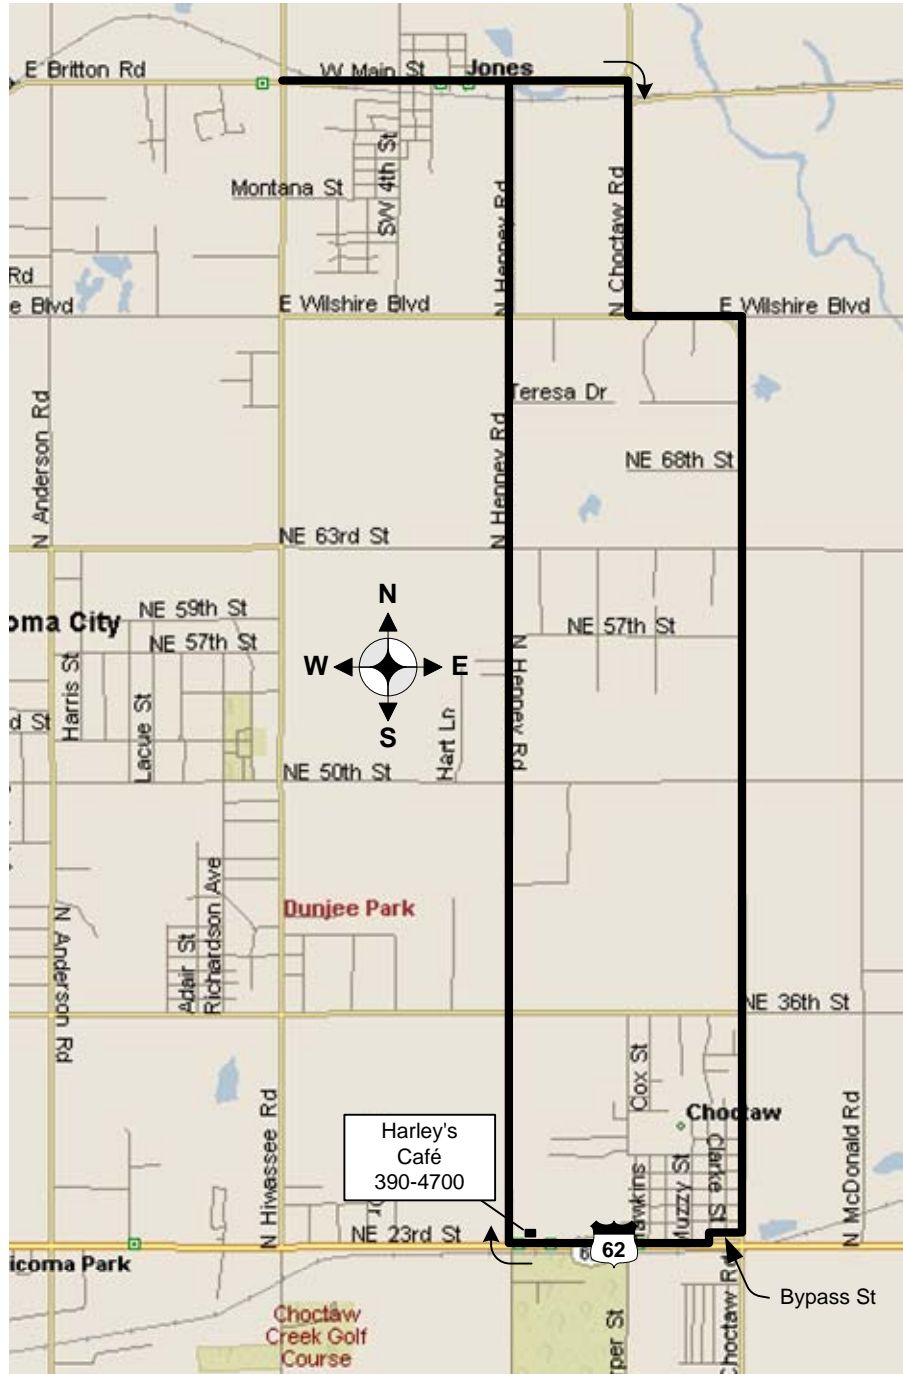

Jones - Choctaw Loop

NOTE: Follow Broadway & Britton to Jones route to intersectoin of Britton Rd & Hiwassee Rd.
Distance (this loop only): 14 mi.

NOTICE: This route uses public streets and roads and each person is responsible for his/her own safety, welfare and actions. This map is provided courtesy of Oklahoma Bicycle Society, which assumes no responsibility for the accuracy, safety or suitability of the route indicated.

Drawn by John Wentz
8/18/06