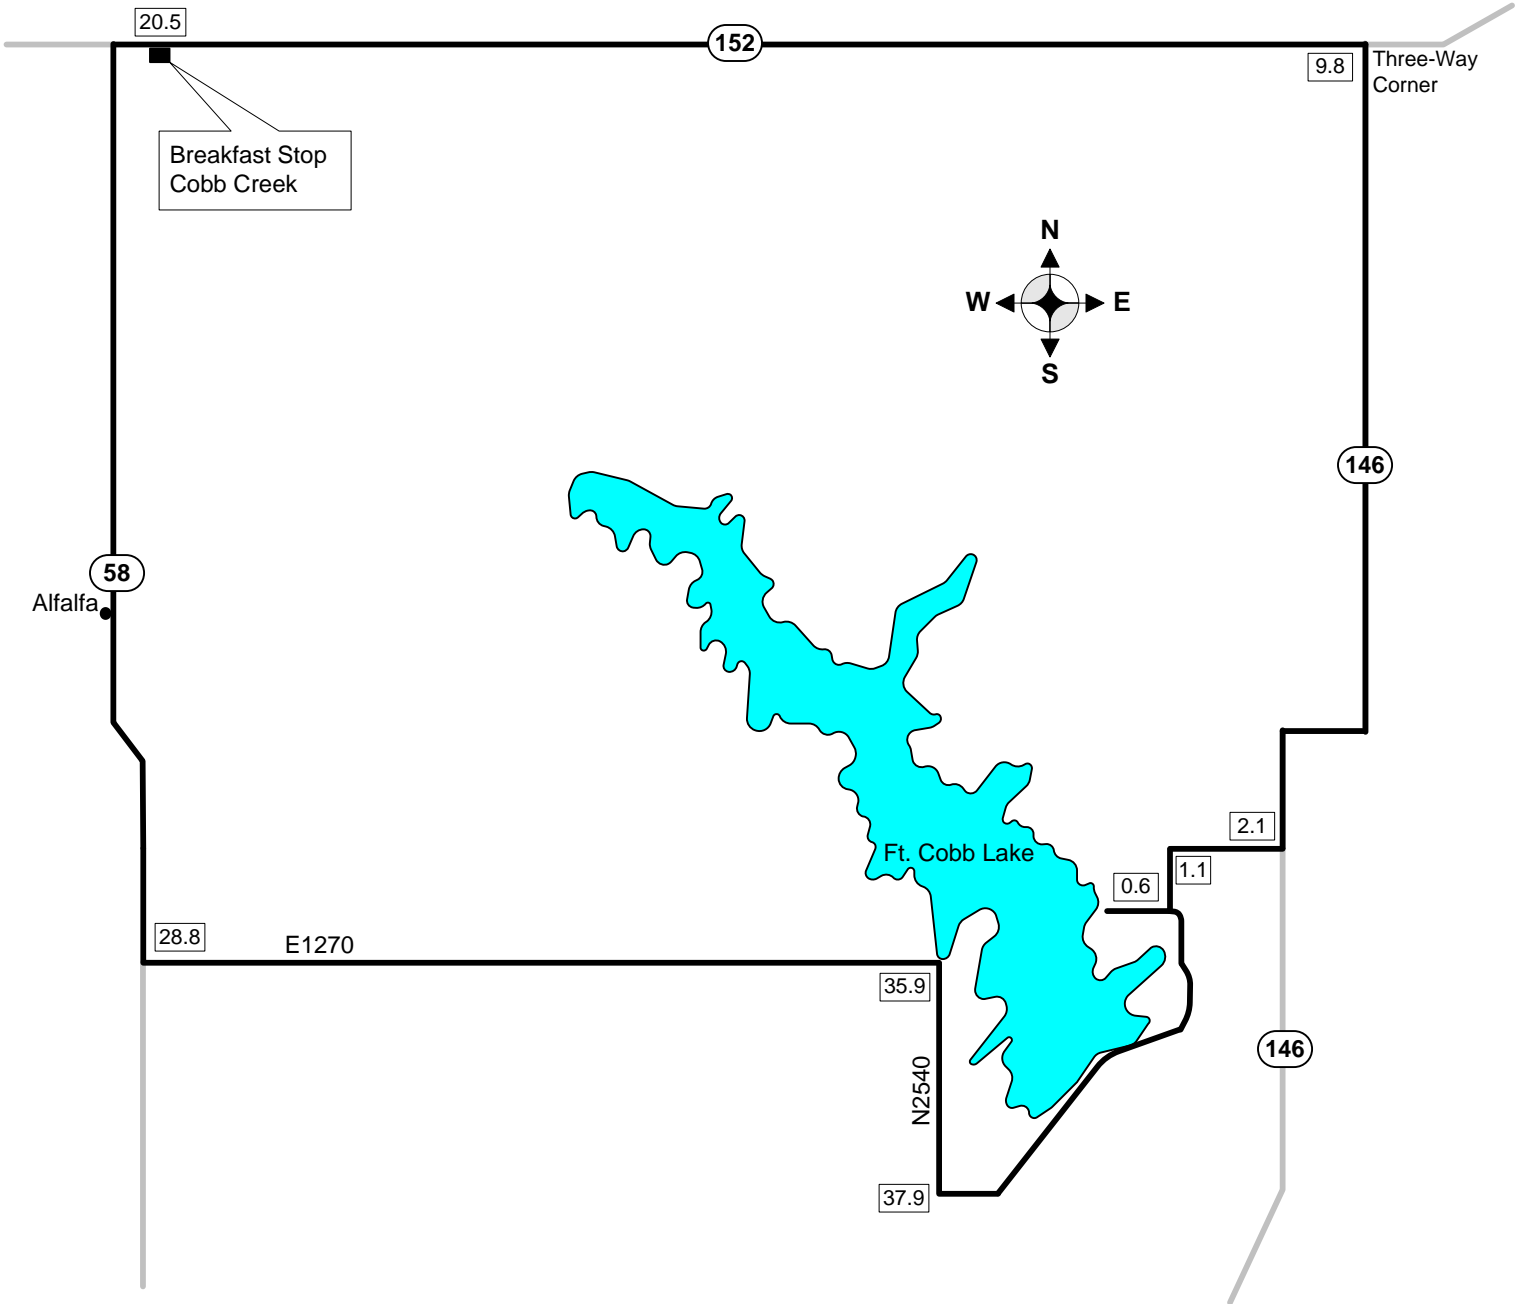

# Map Provided by Oklahoma Bicycle Society

Total Mileage: Approx. 42 mi

**NOTICE:** This tour uses public highways and each person is responsible for his/her own safety, welfare and actions. There will be no police escort, no guarded intersections and no official sag support or support vehicles. This map is provided courtesy of Oklahoma Bicycle Society, which assumes no responsibility for the accuracy, safety or suitability of the route indicated.